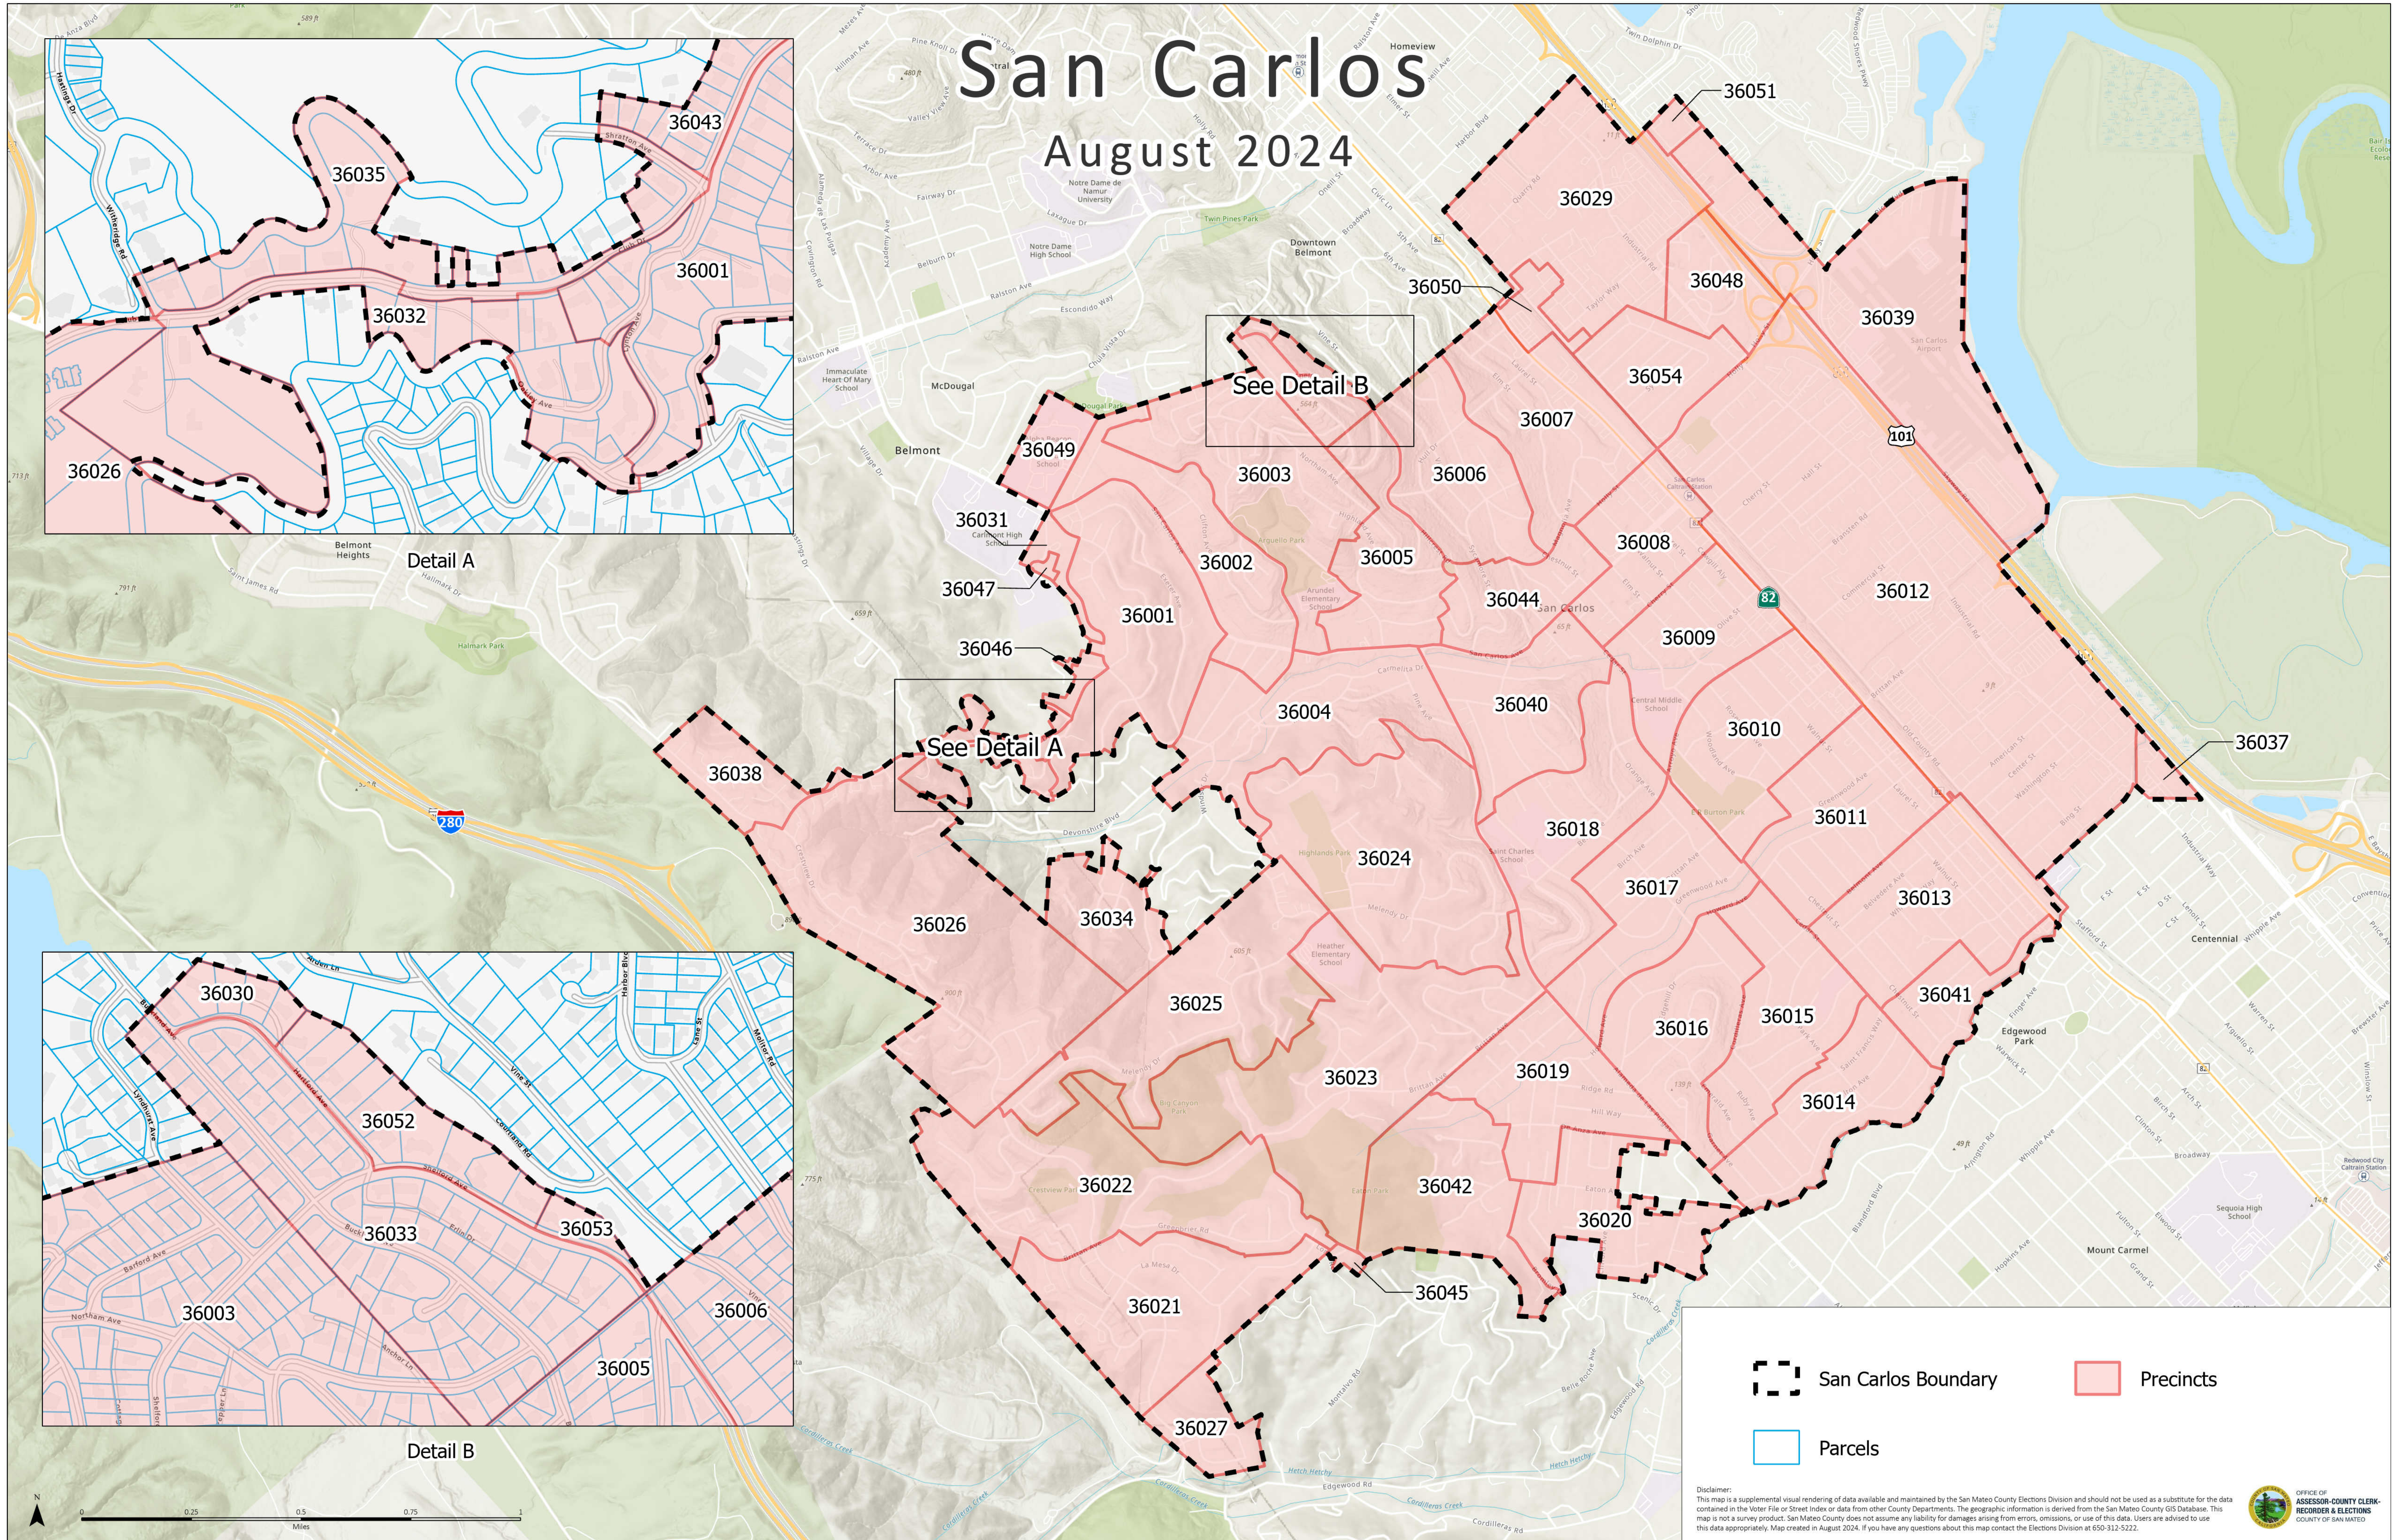

San Carlos

August 2024

See Detail B

See Detail A

- San Carlos Boundary
- Precincts
- Parcels