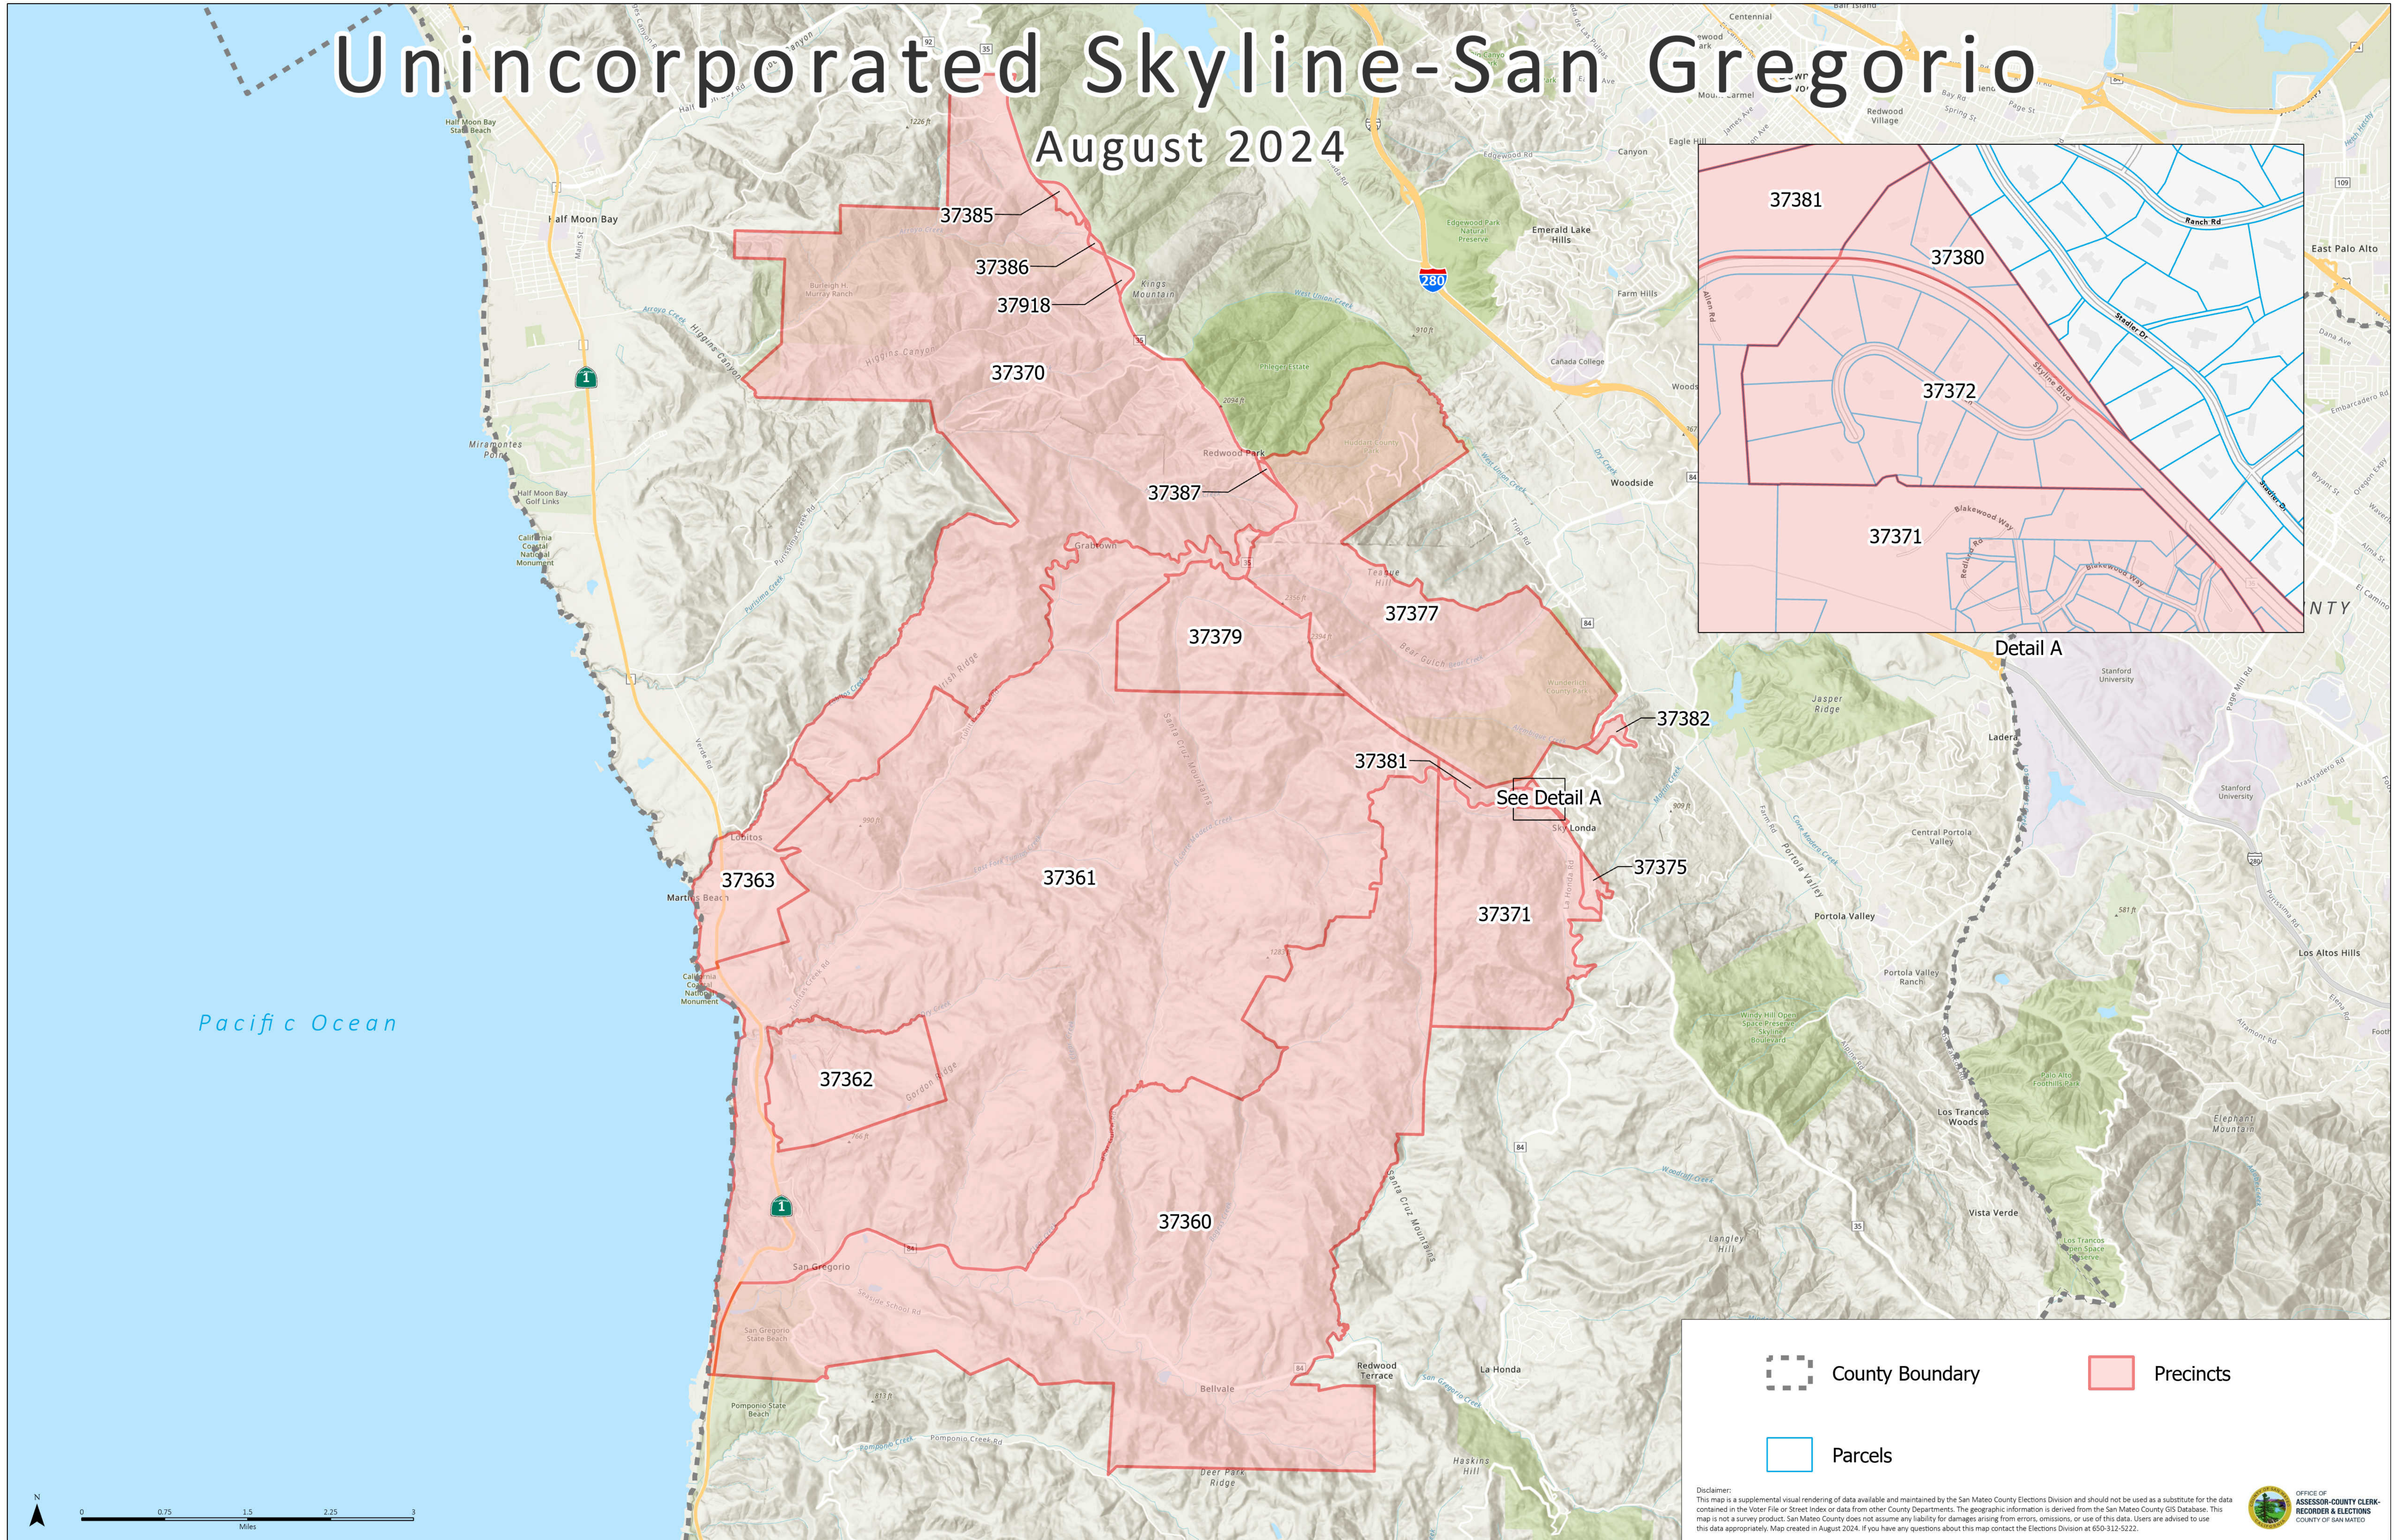

Unincorporated Skyline-San Gregorio

August 2024

County Boundary  **Precincts** 

Parcels 

Disclaimer:
This map is a supplemental visual rendering of data available and maintained by the San Mateo County Elections Division and should not be used as a substitute for the data contained in the Voter File or Street Index or data from other County Departments. The geographic information is derived from the San Mateo County GIS Database. This map is not a survey product. San Mateo County does not assume any liability for damages arising from errors, omissions, or use of this data. Users are advised to use this data appropriately. Map created in August 2024. If you have any questions about this map contact the Elections Division at 650-312-5222.