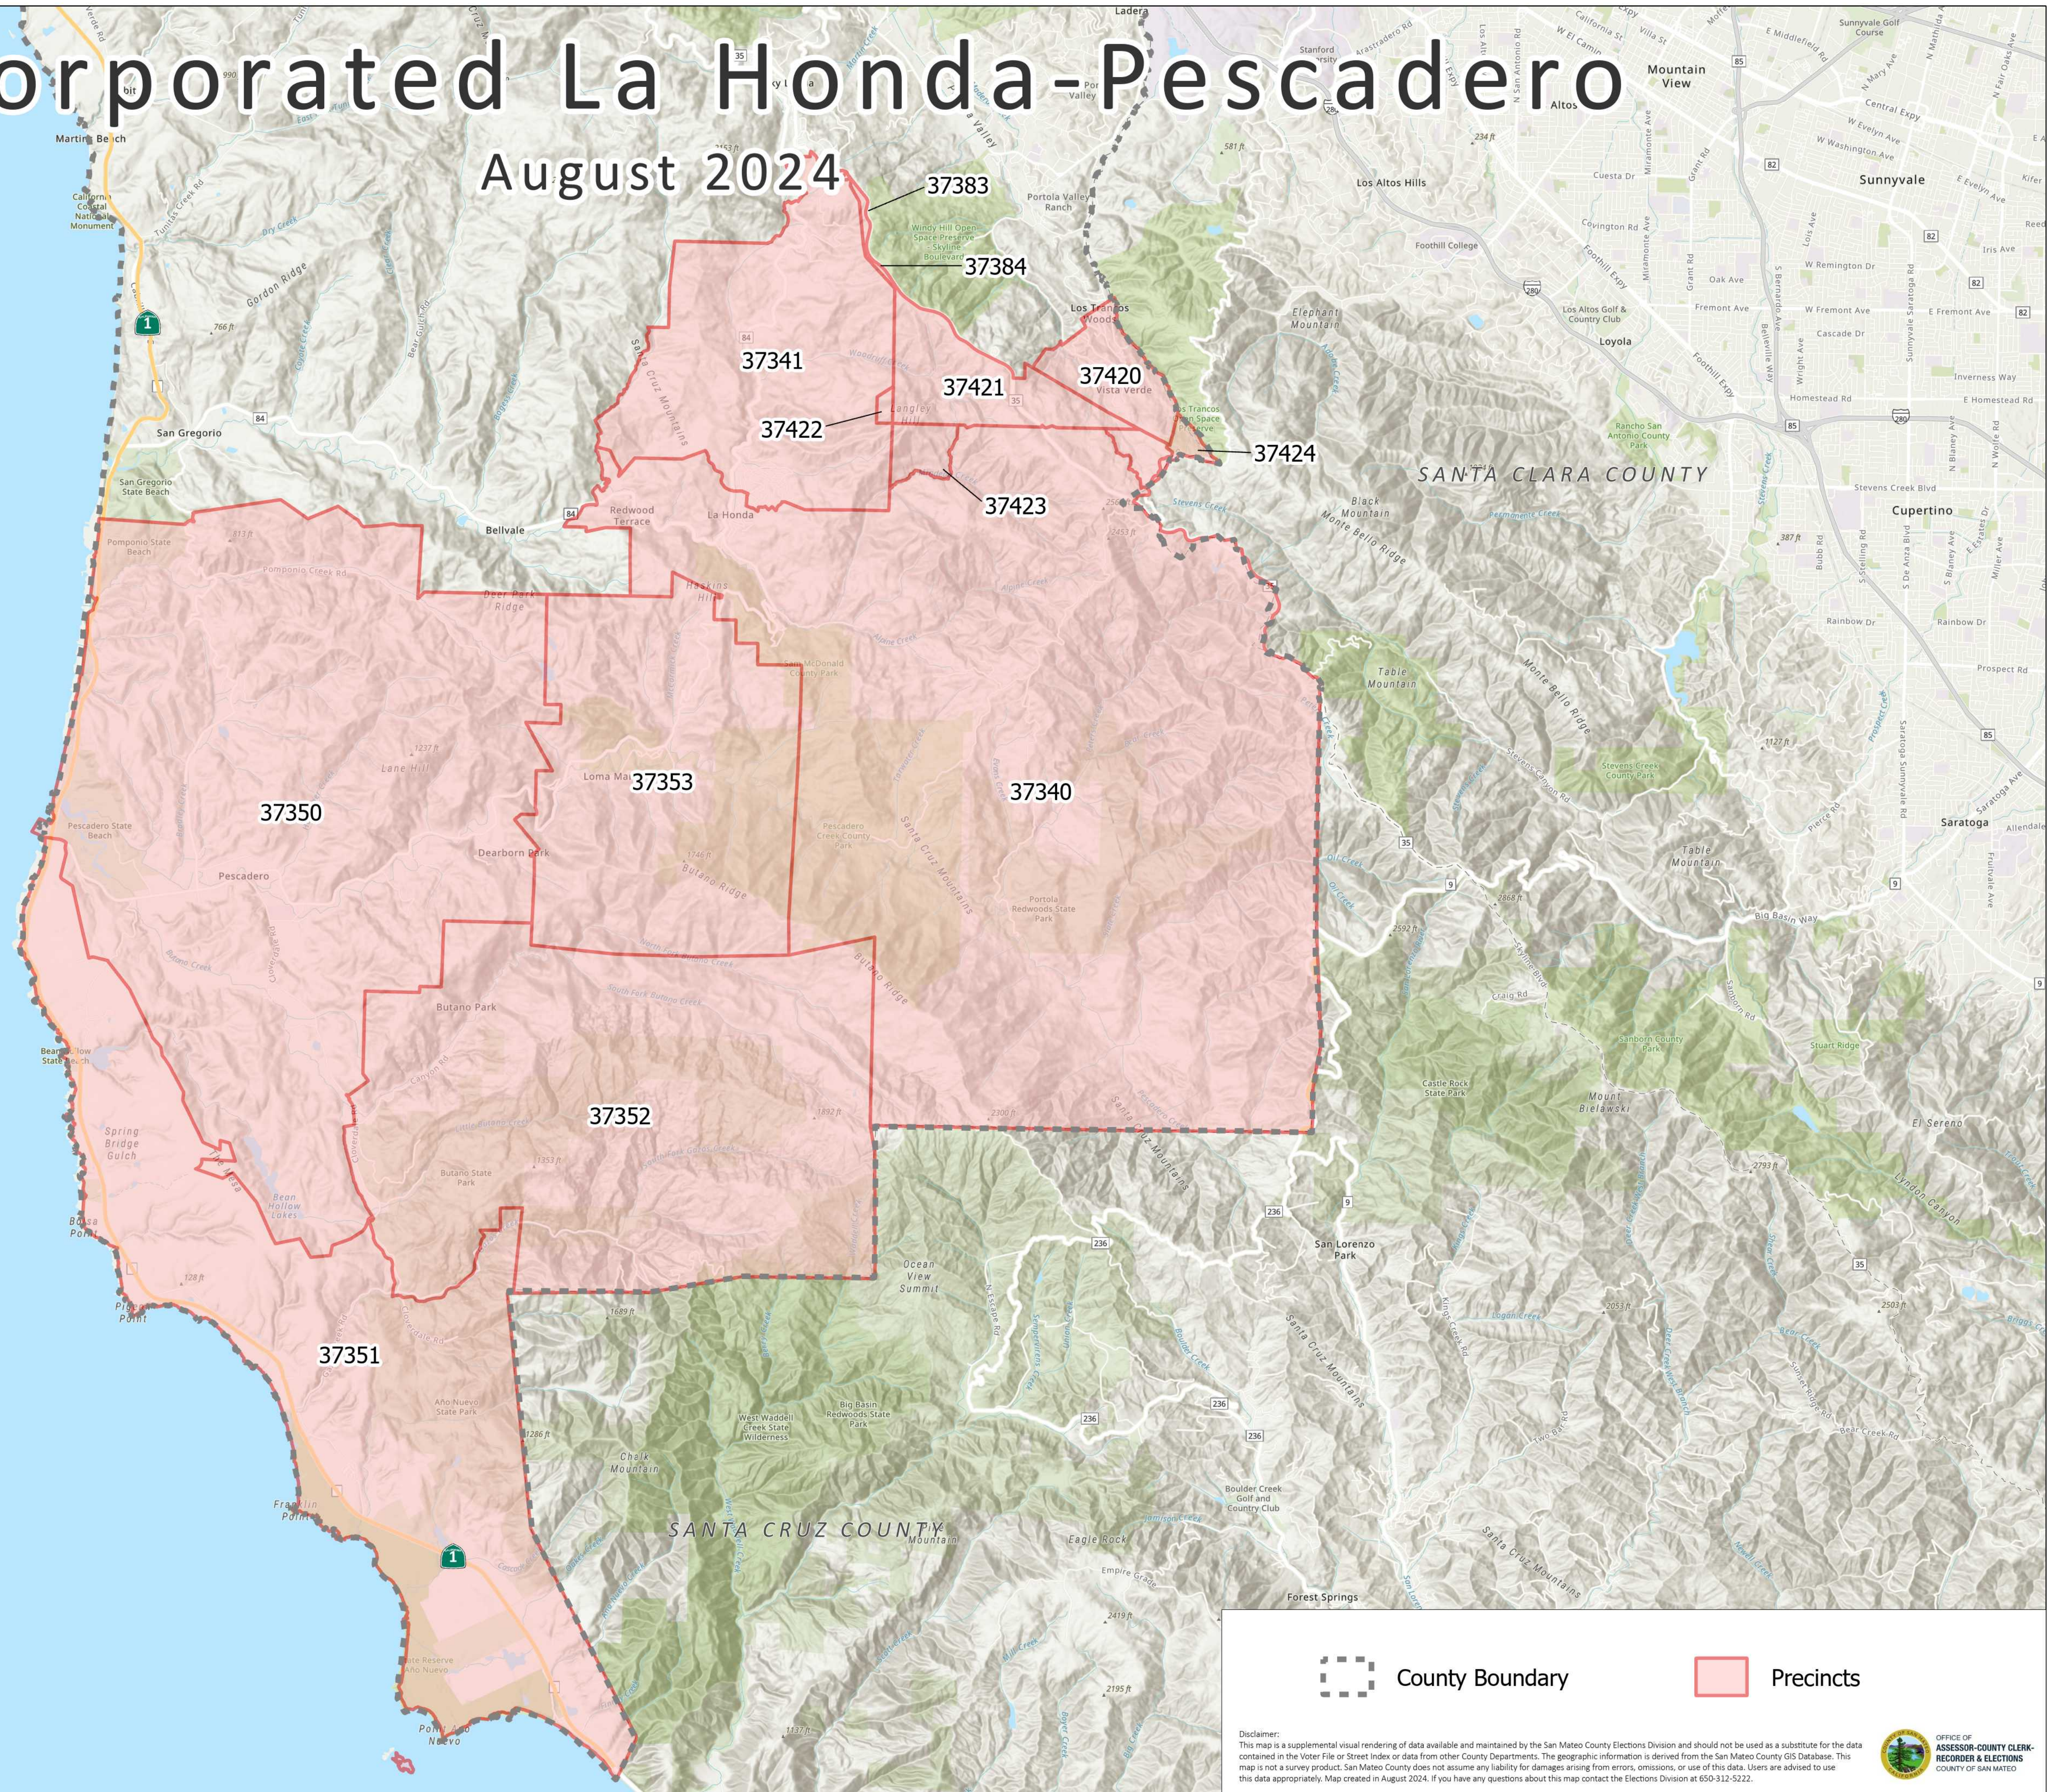

Unincorporated La Honda-Pescadero

August 2024

County Boundary

Precincts