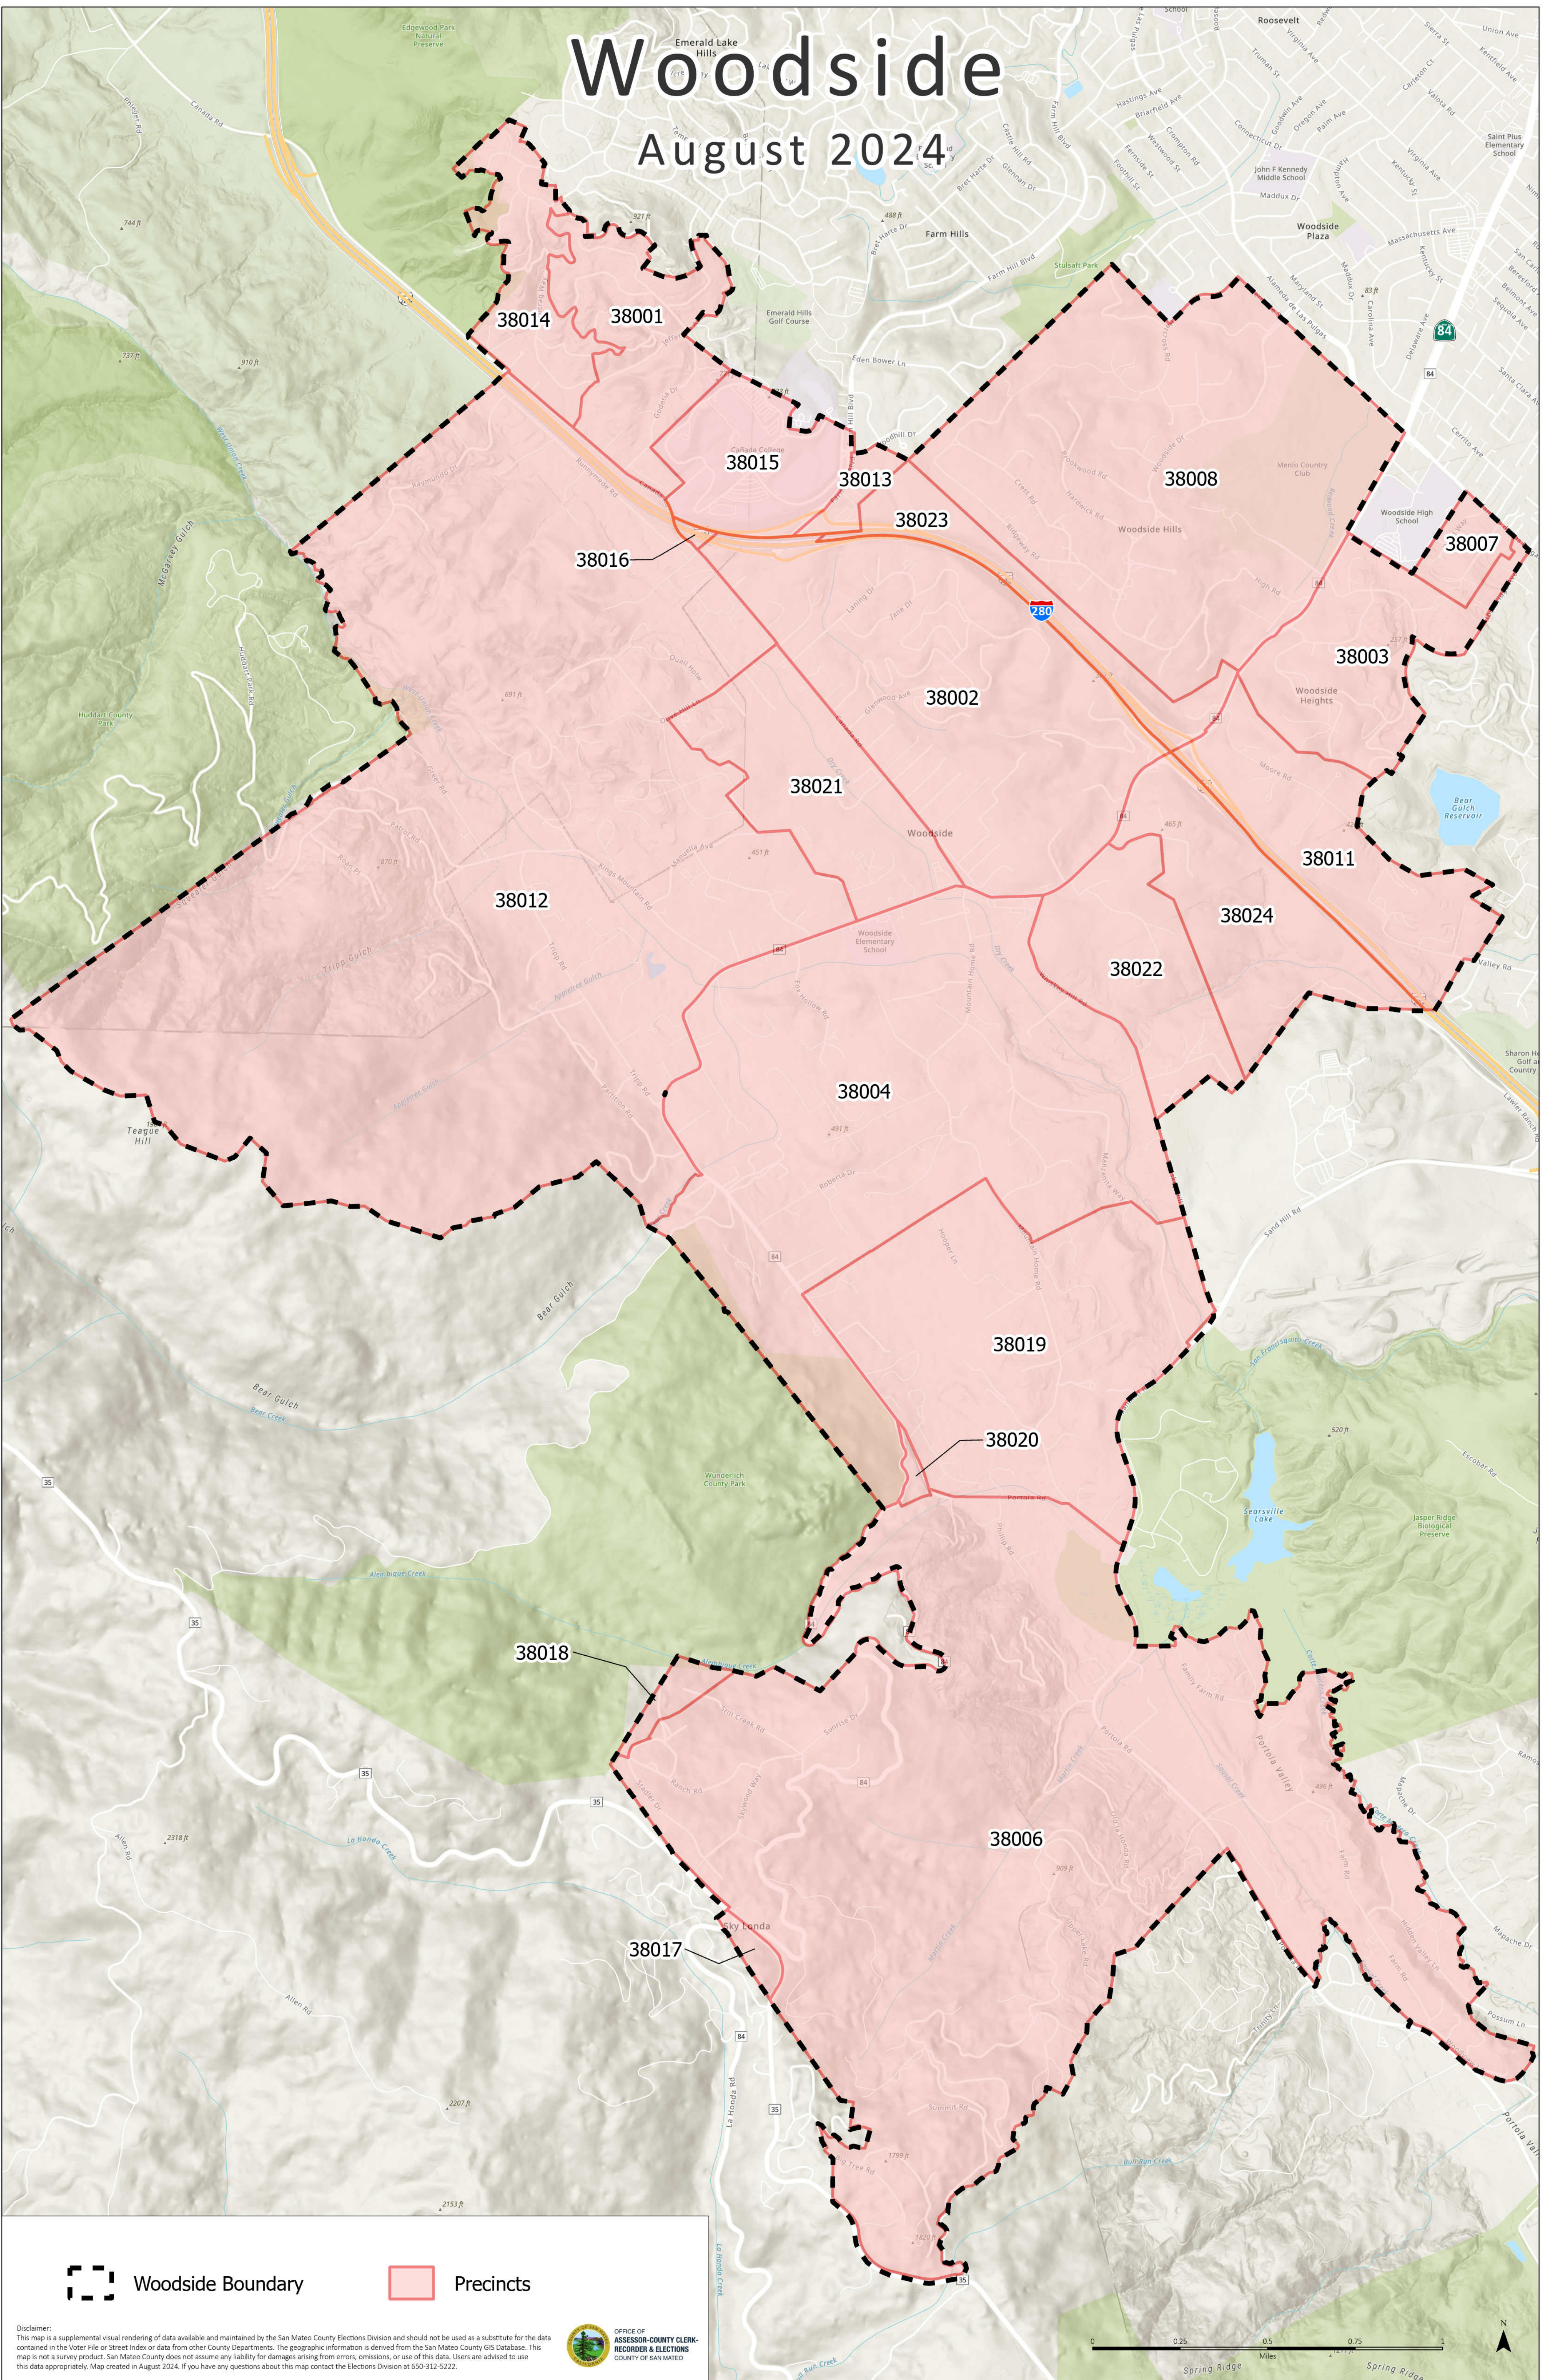

Woodside

August 2024

Woodside Boundary

Precincts