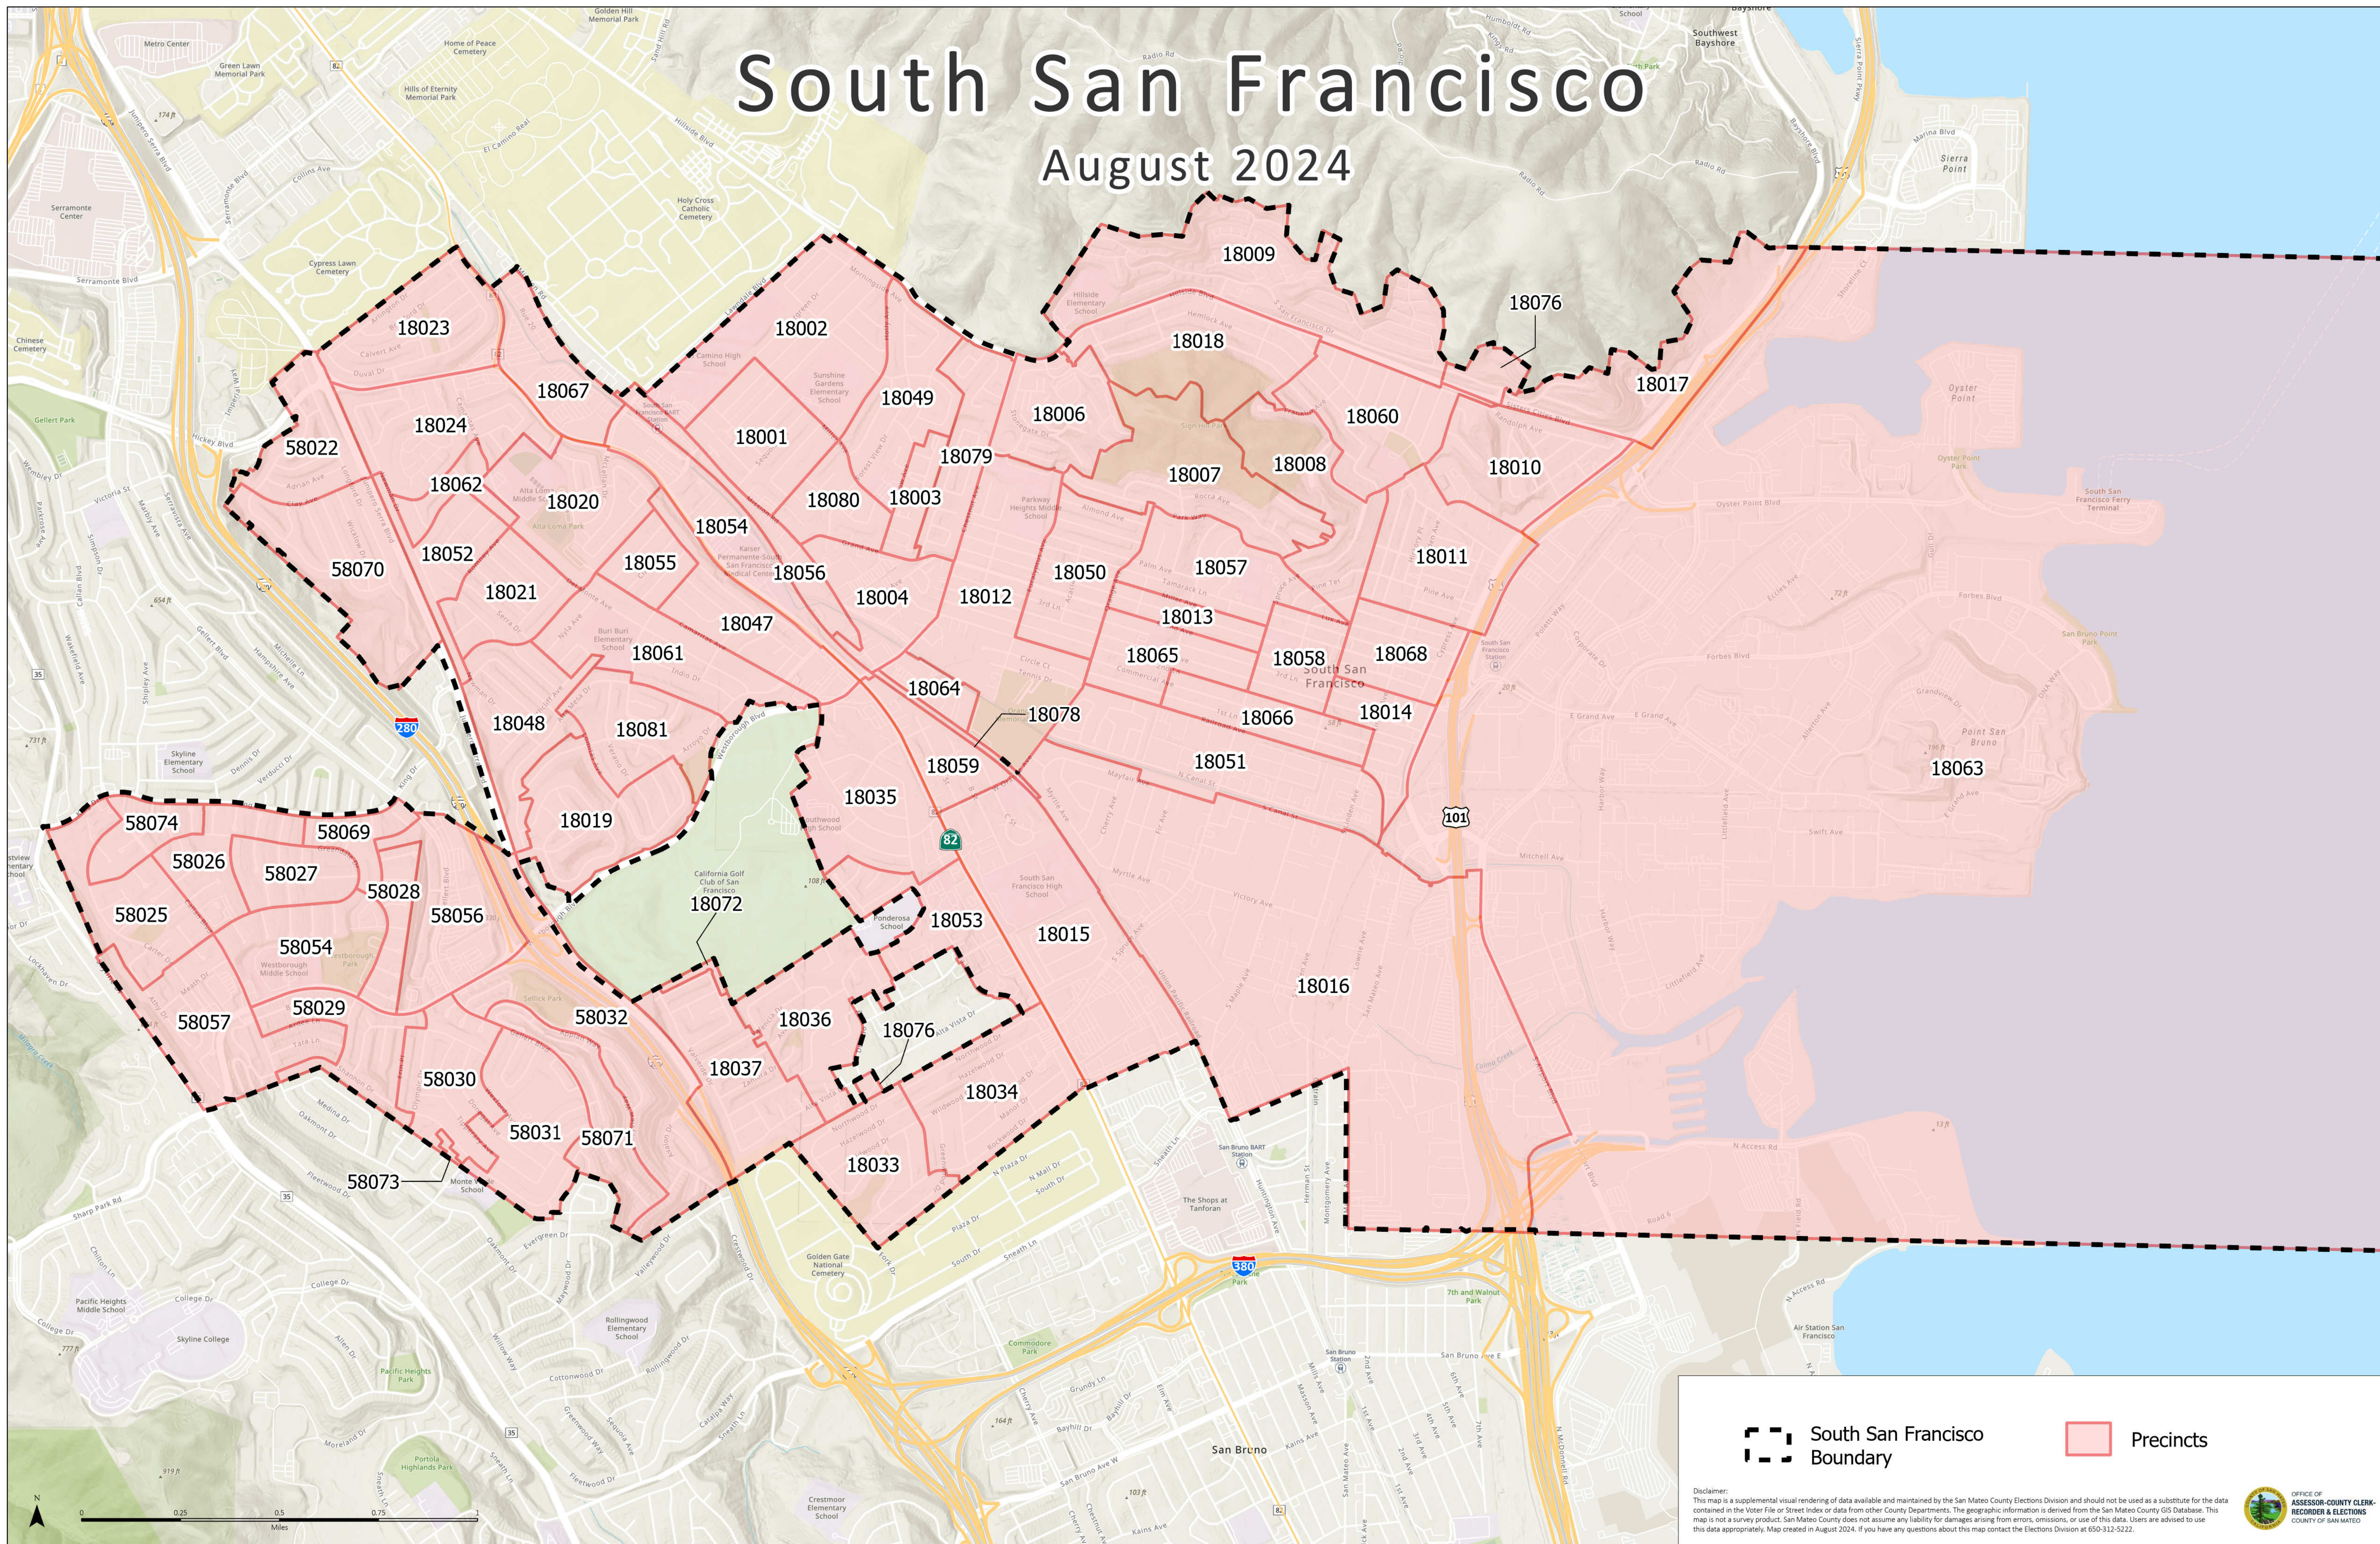

South San Francisco

August 2024

South San Francisco Boundary
 Precincts