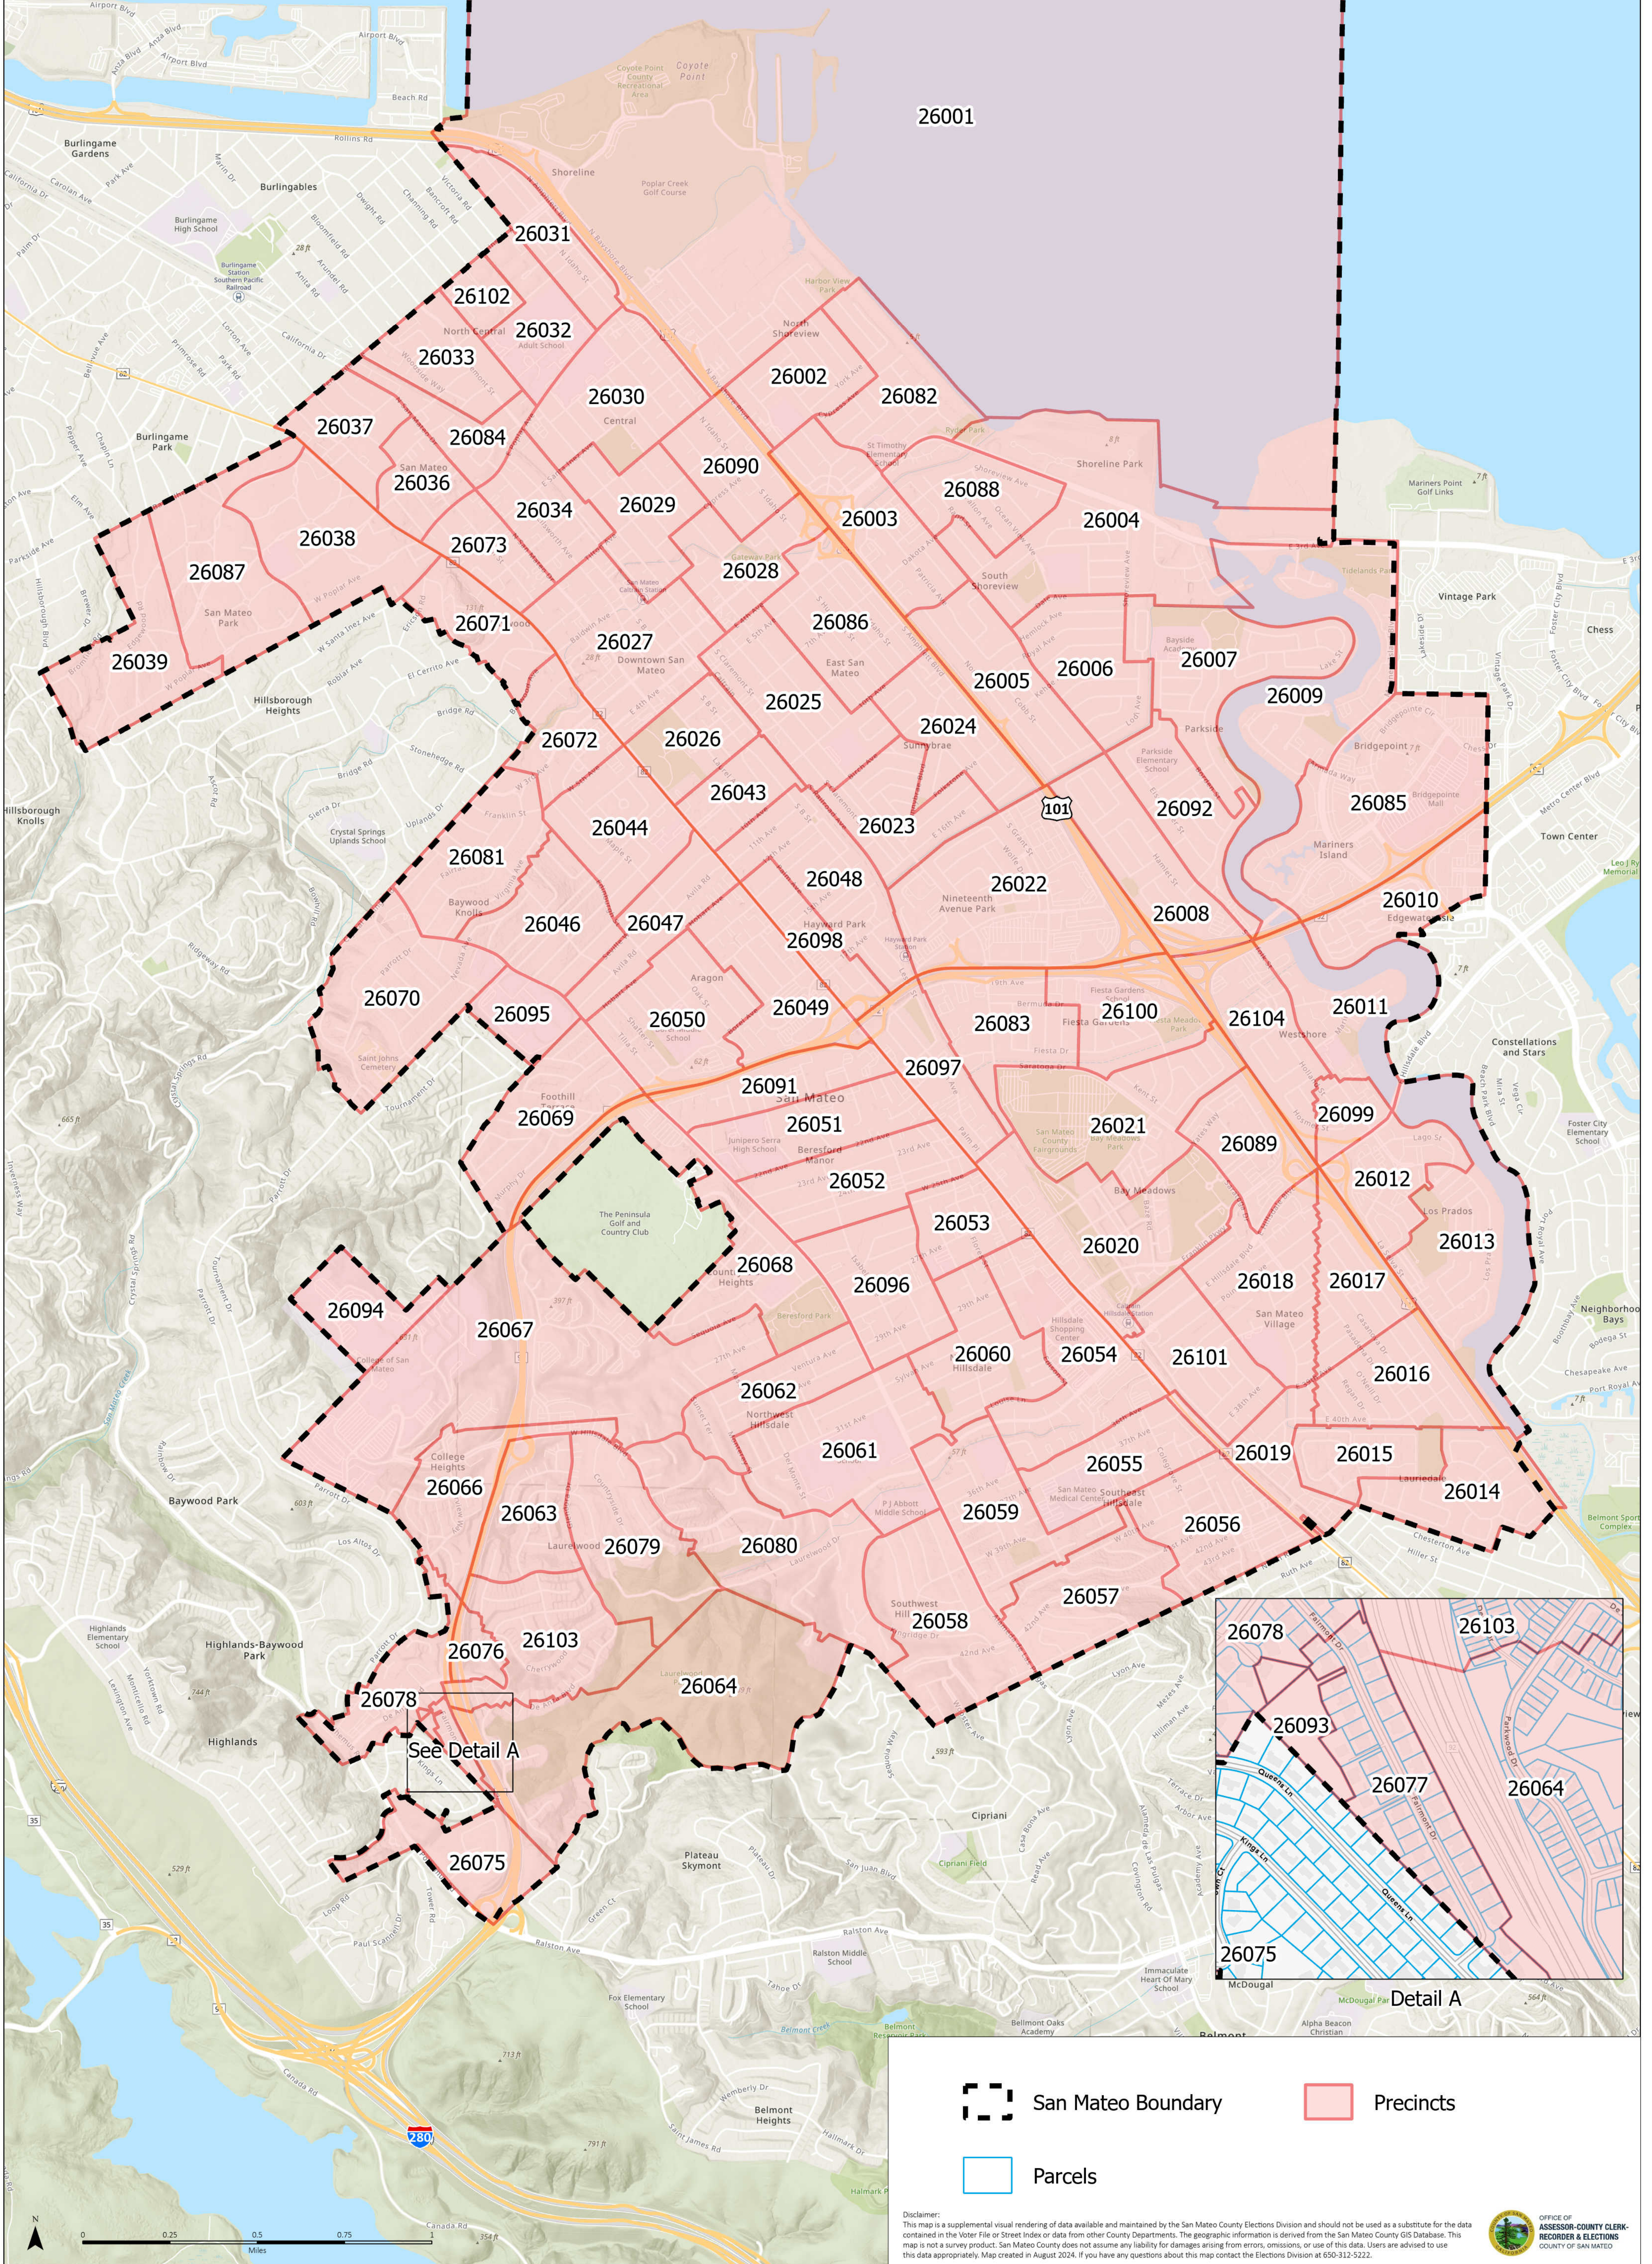

San Mateo

August 2024

- San Mateo Boundary
- Precincts
- Parcels