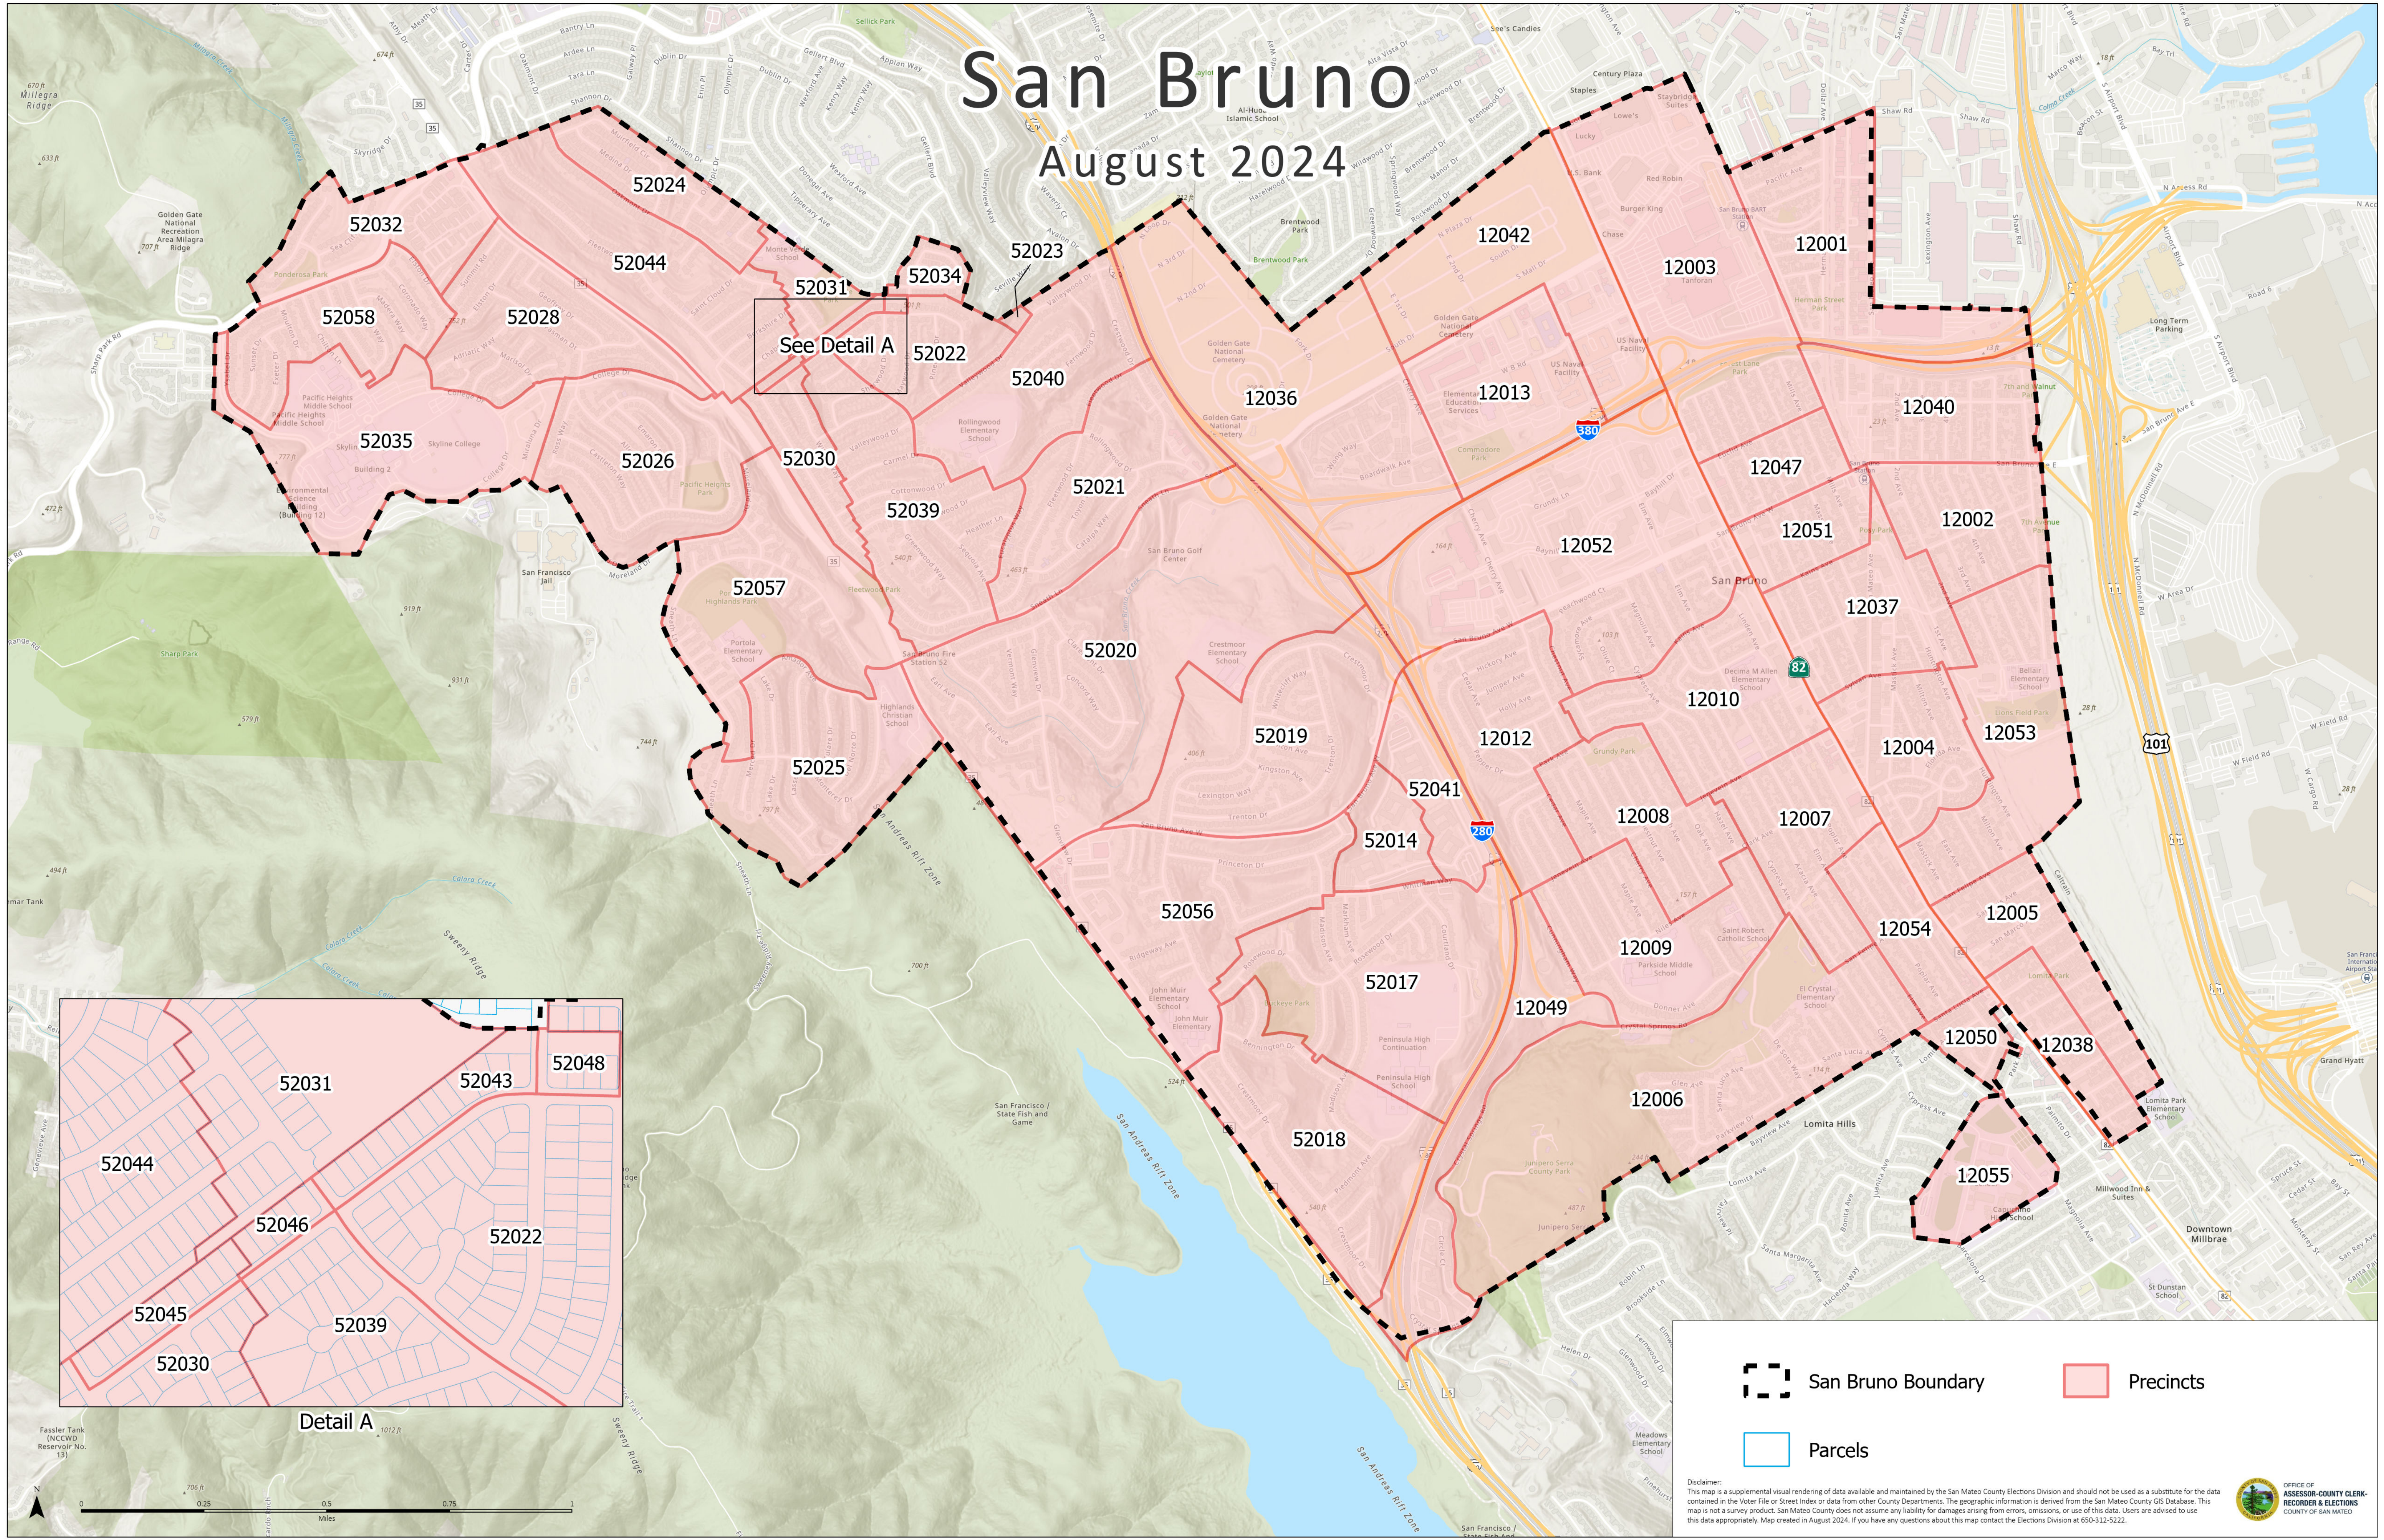

Detail A

San Bruno

August 2024

- San Bruno Boundary
- Precincts
- Parcels