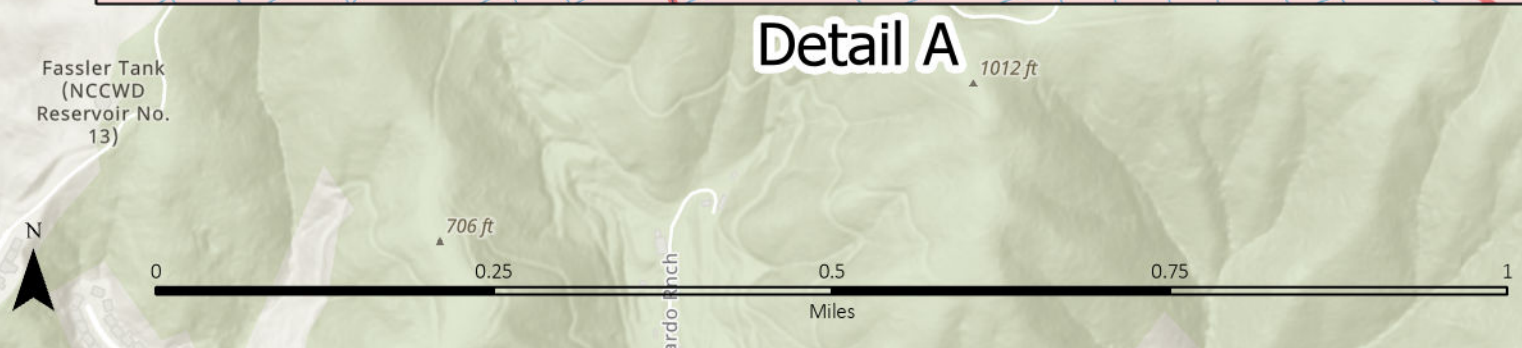

San Bruno

August 2024

- San Bruno Boundary
- Precincts
- Parcels

Detail A