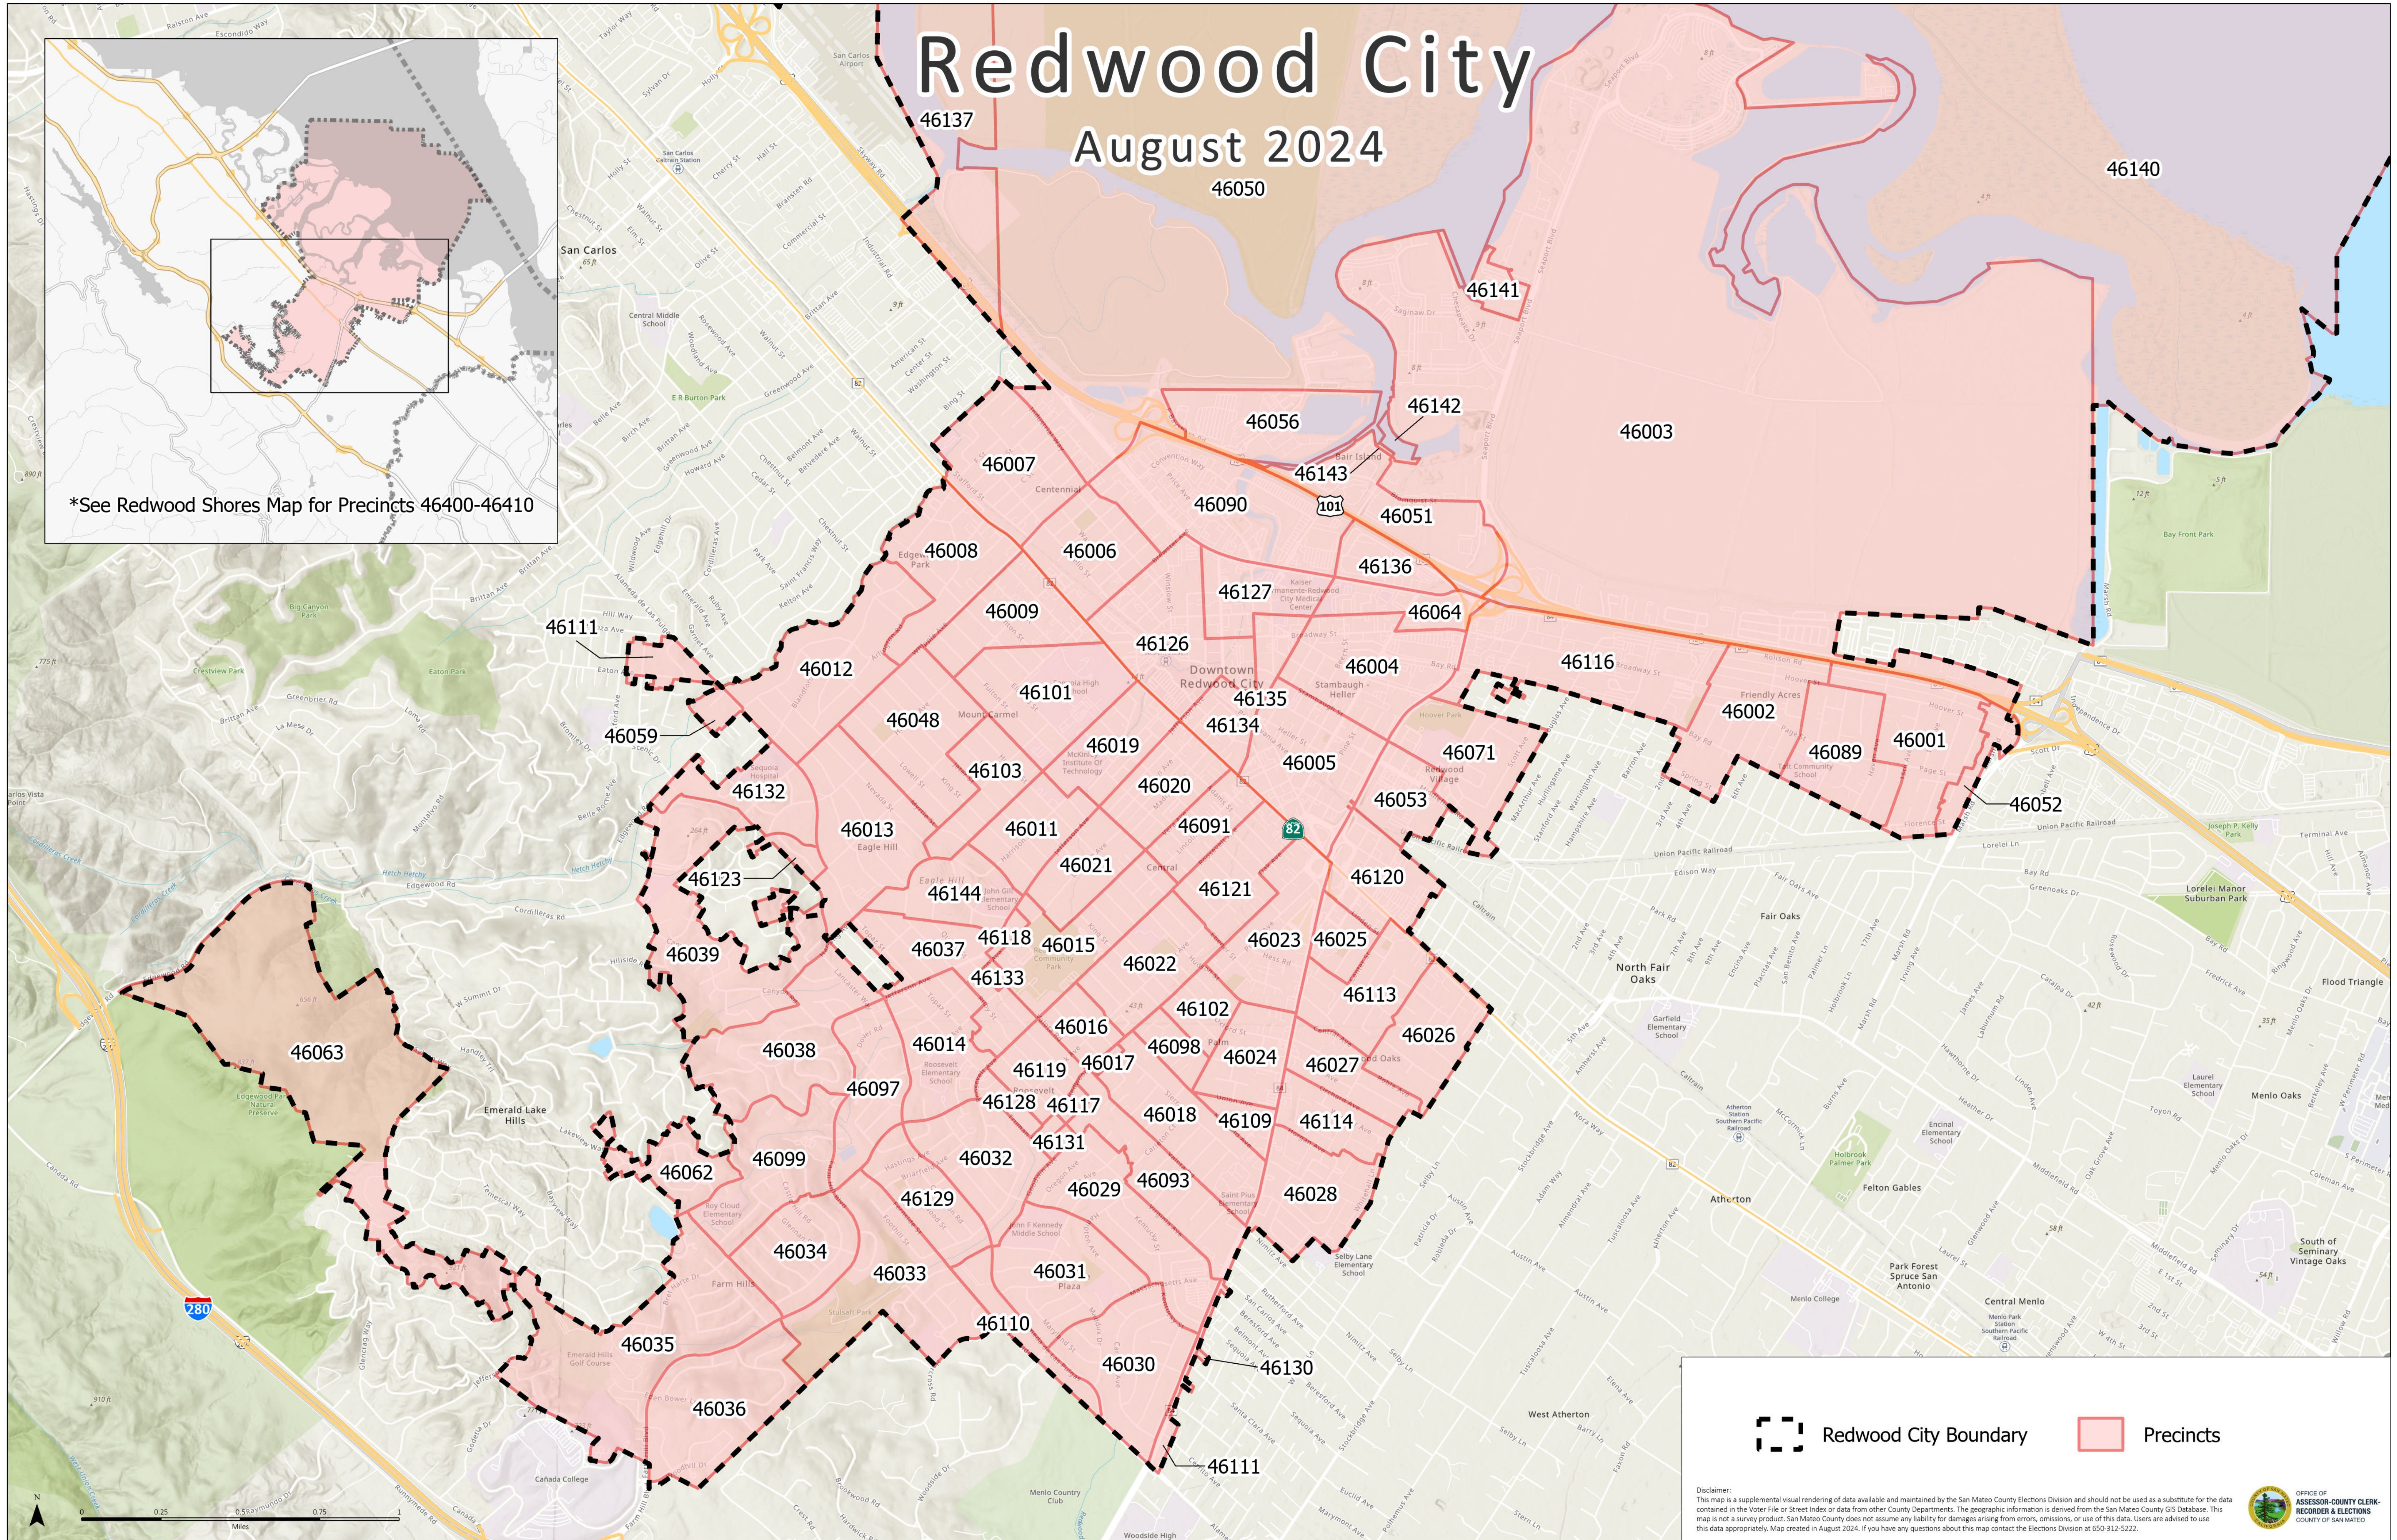

Redwood City

August 2024

Redwood City Boundary Precincts