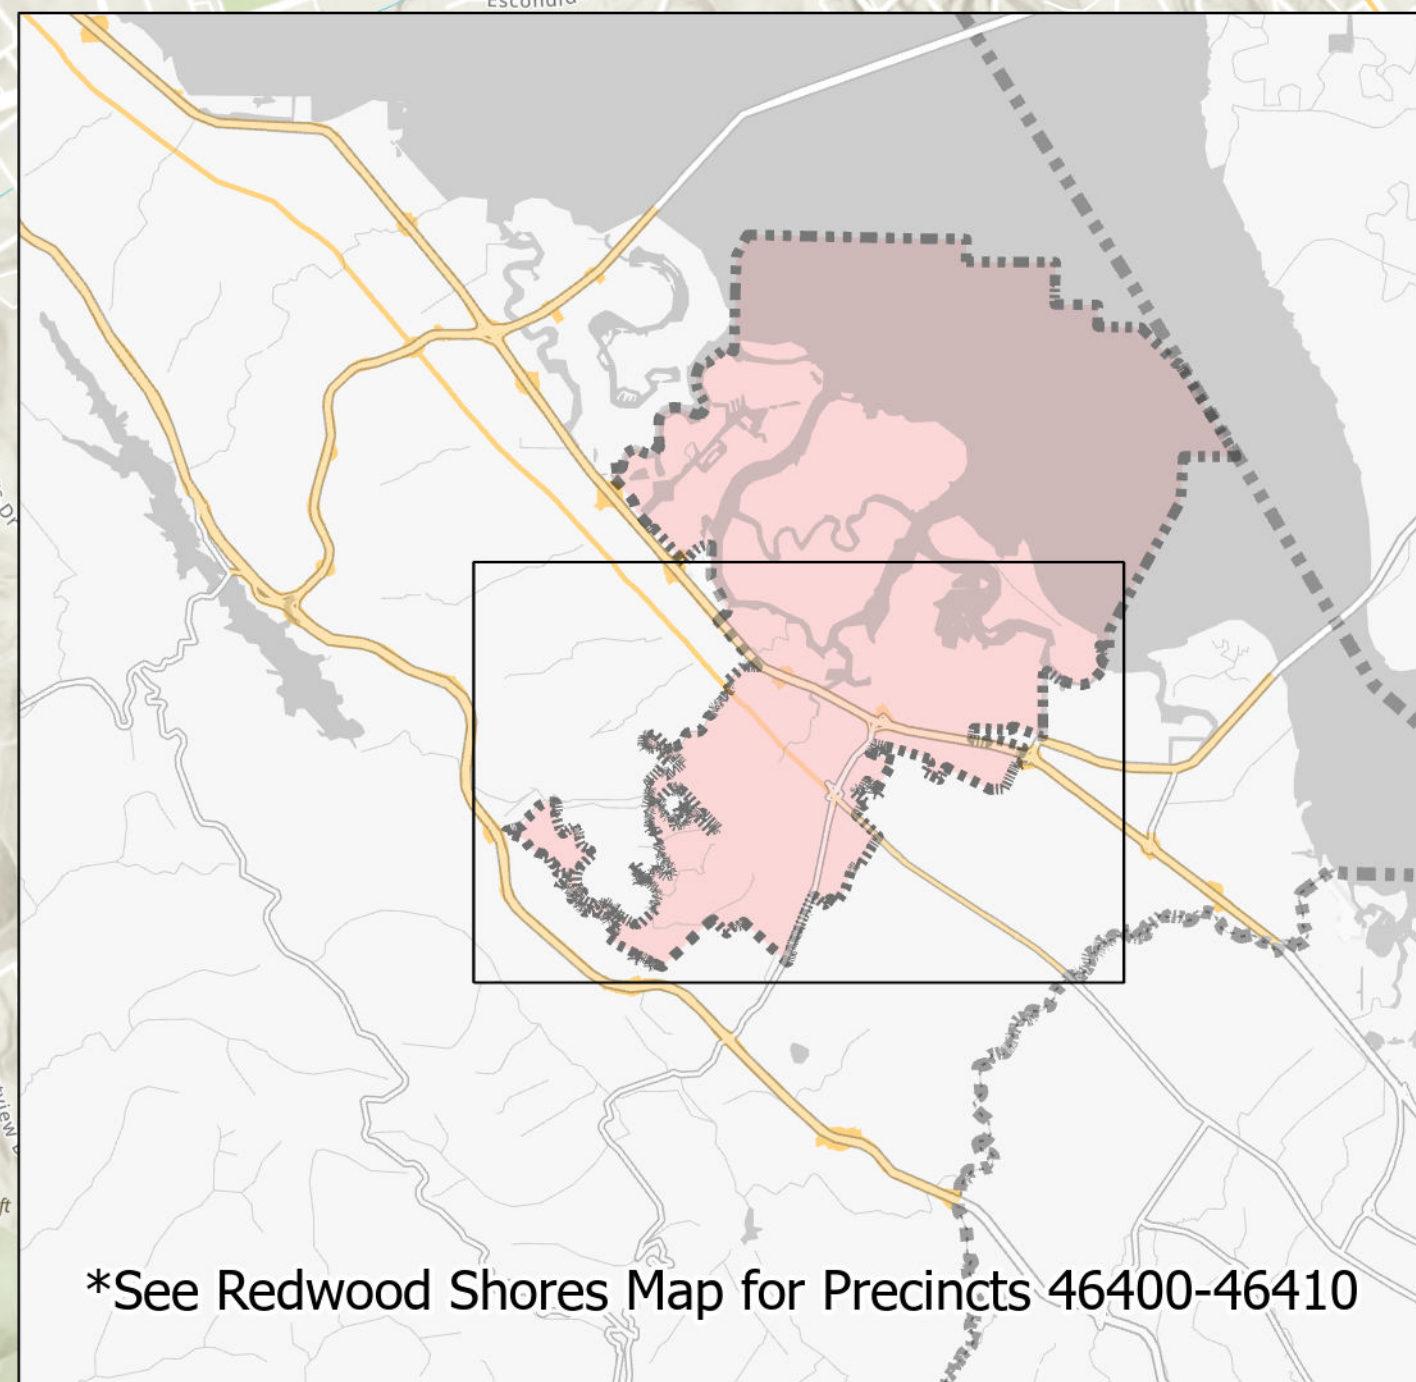

Redwood City

August 2024

Redwood City Boundary Precincts