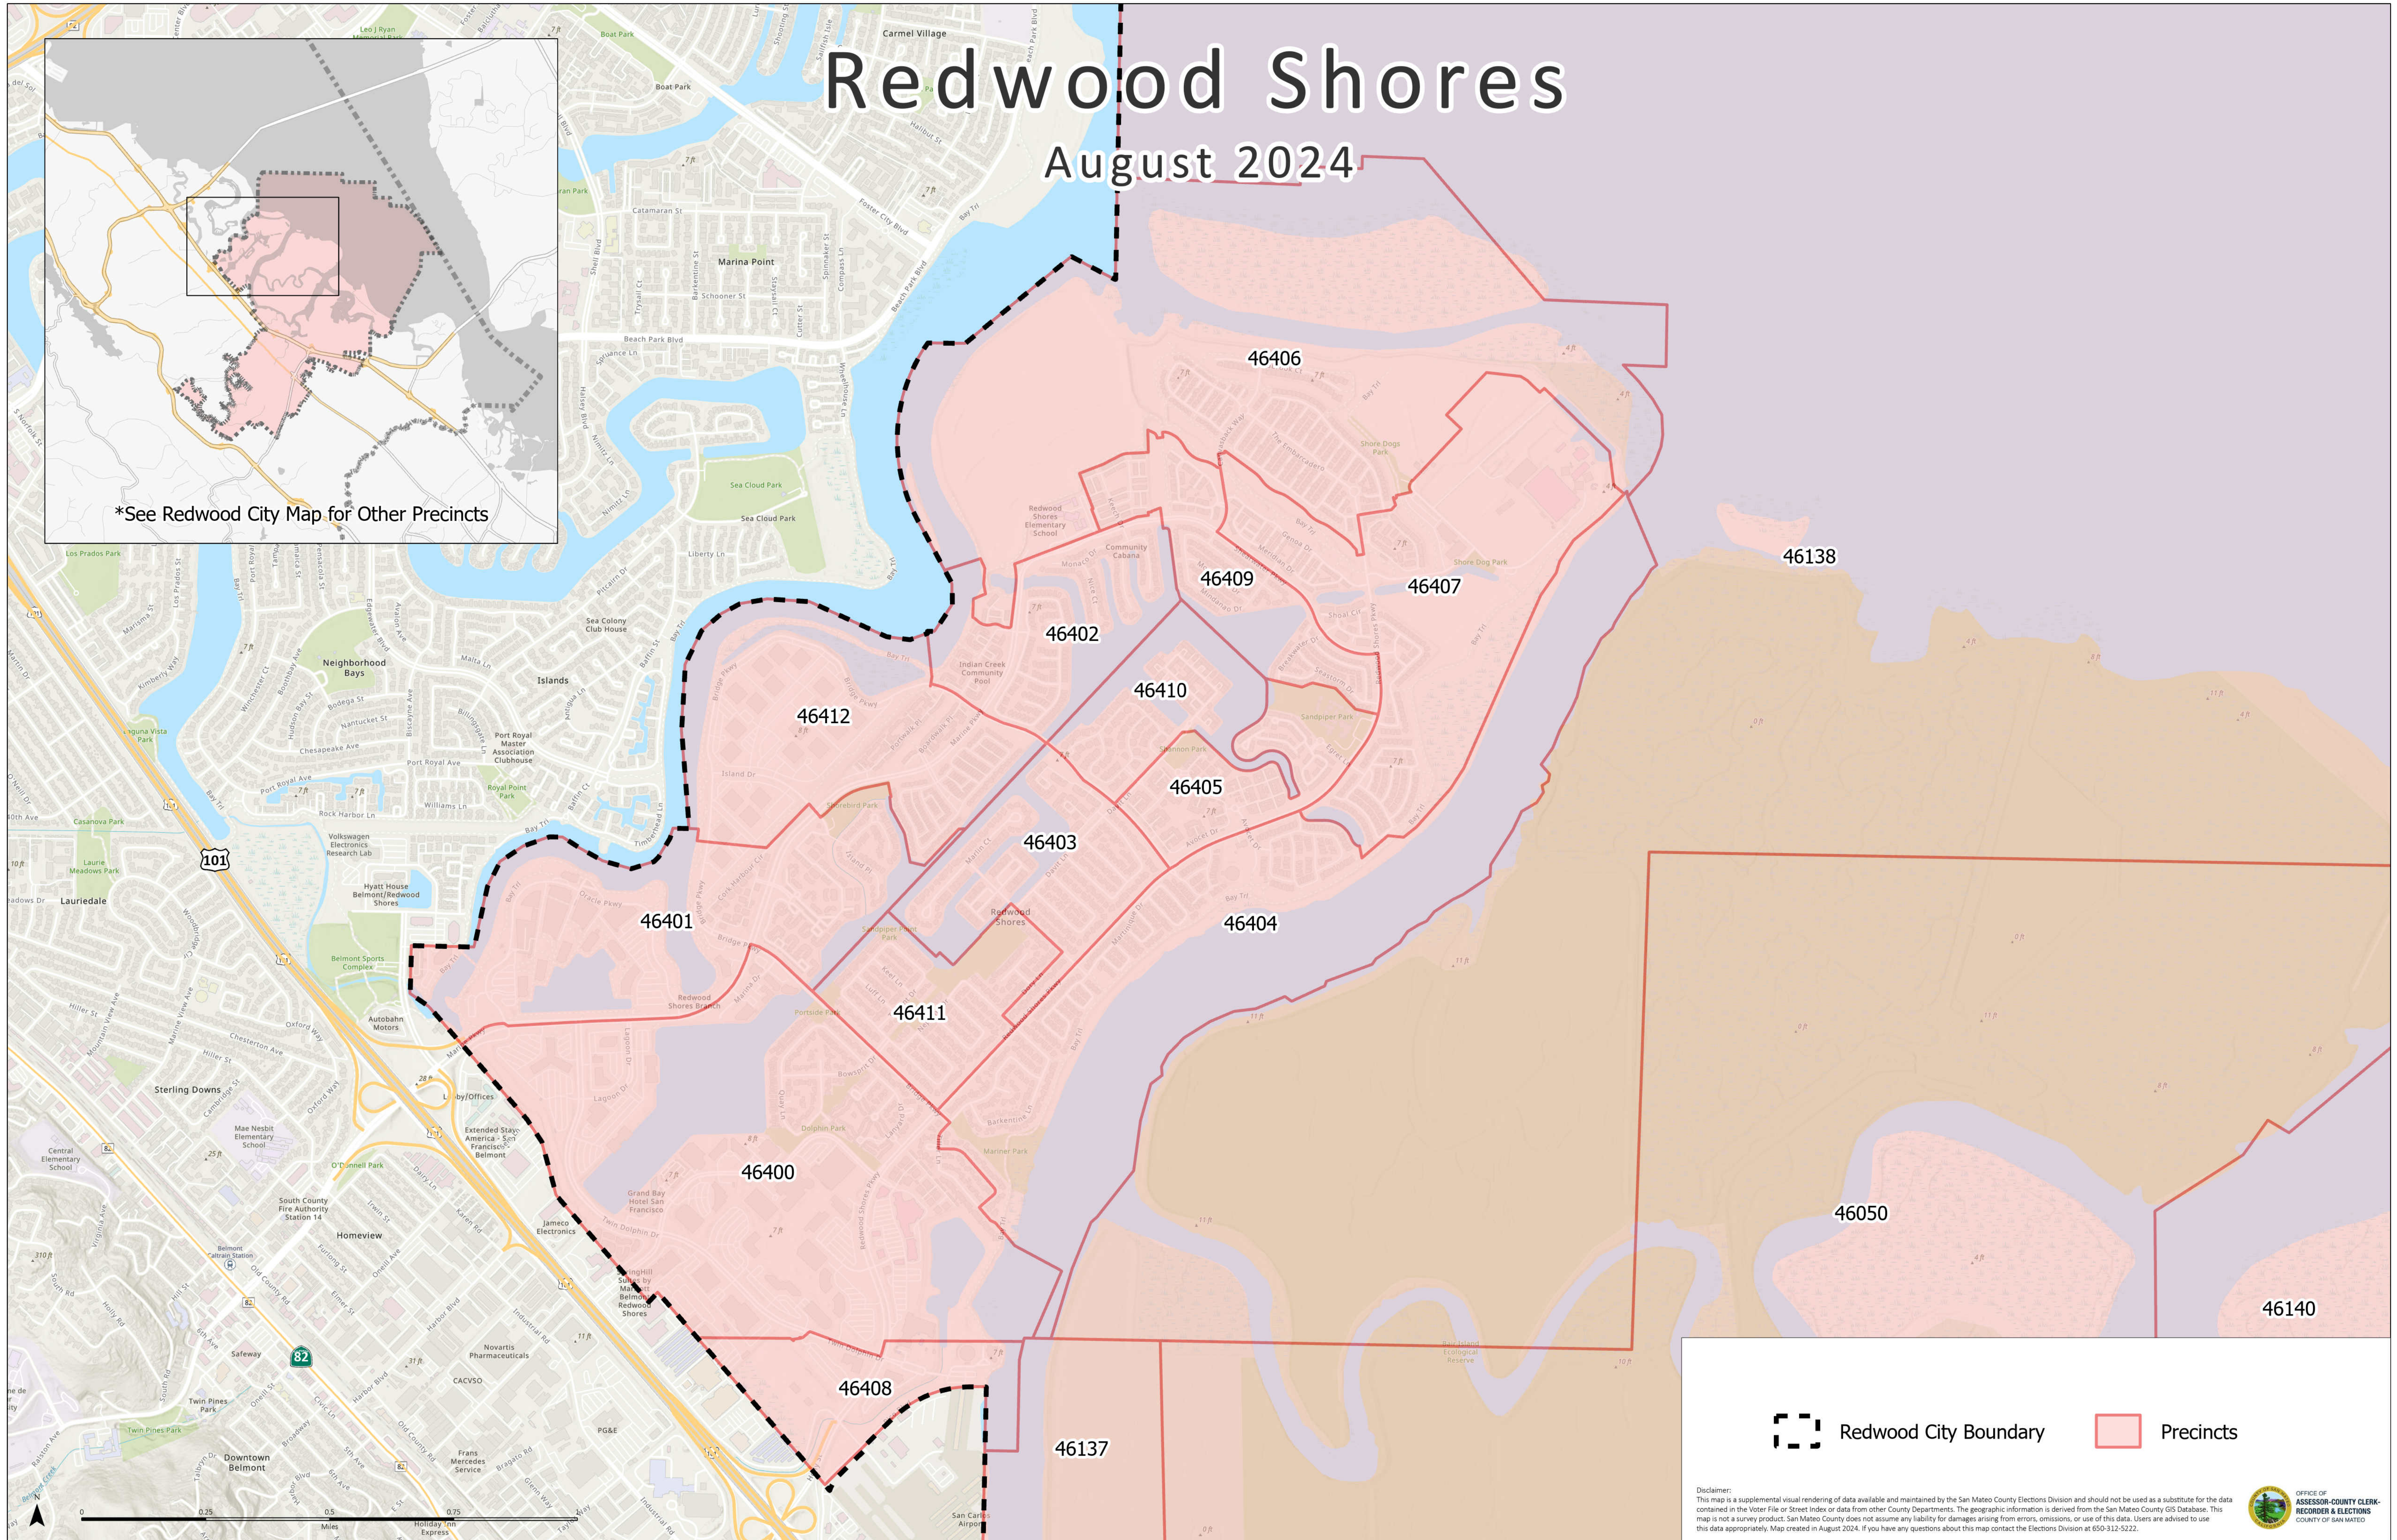

Redwood Shores

August 2024

*See Redwood City Map for Other Precincts

Redwood City Boundary Precincts