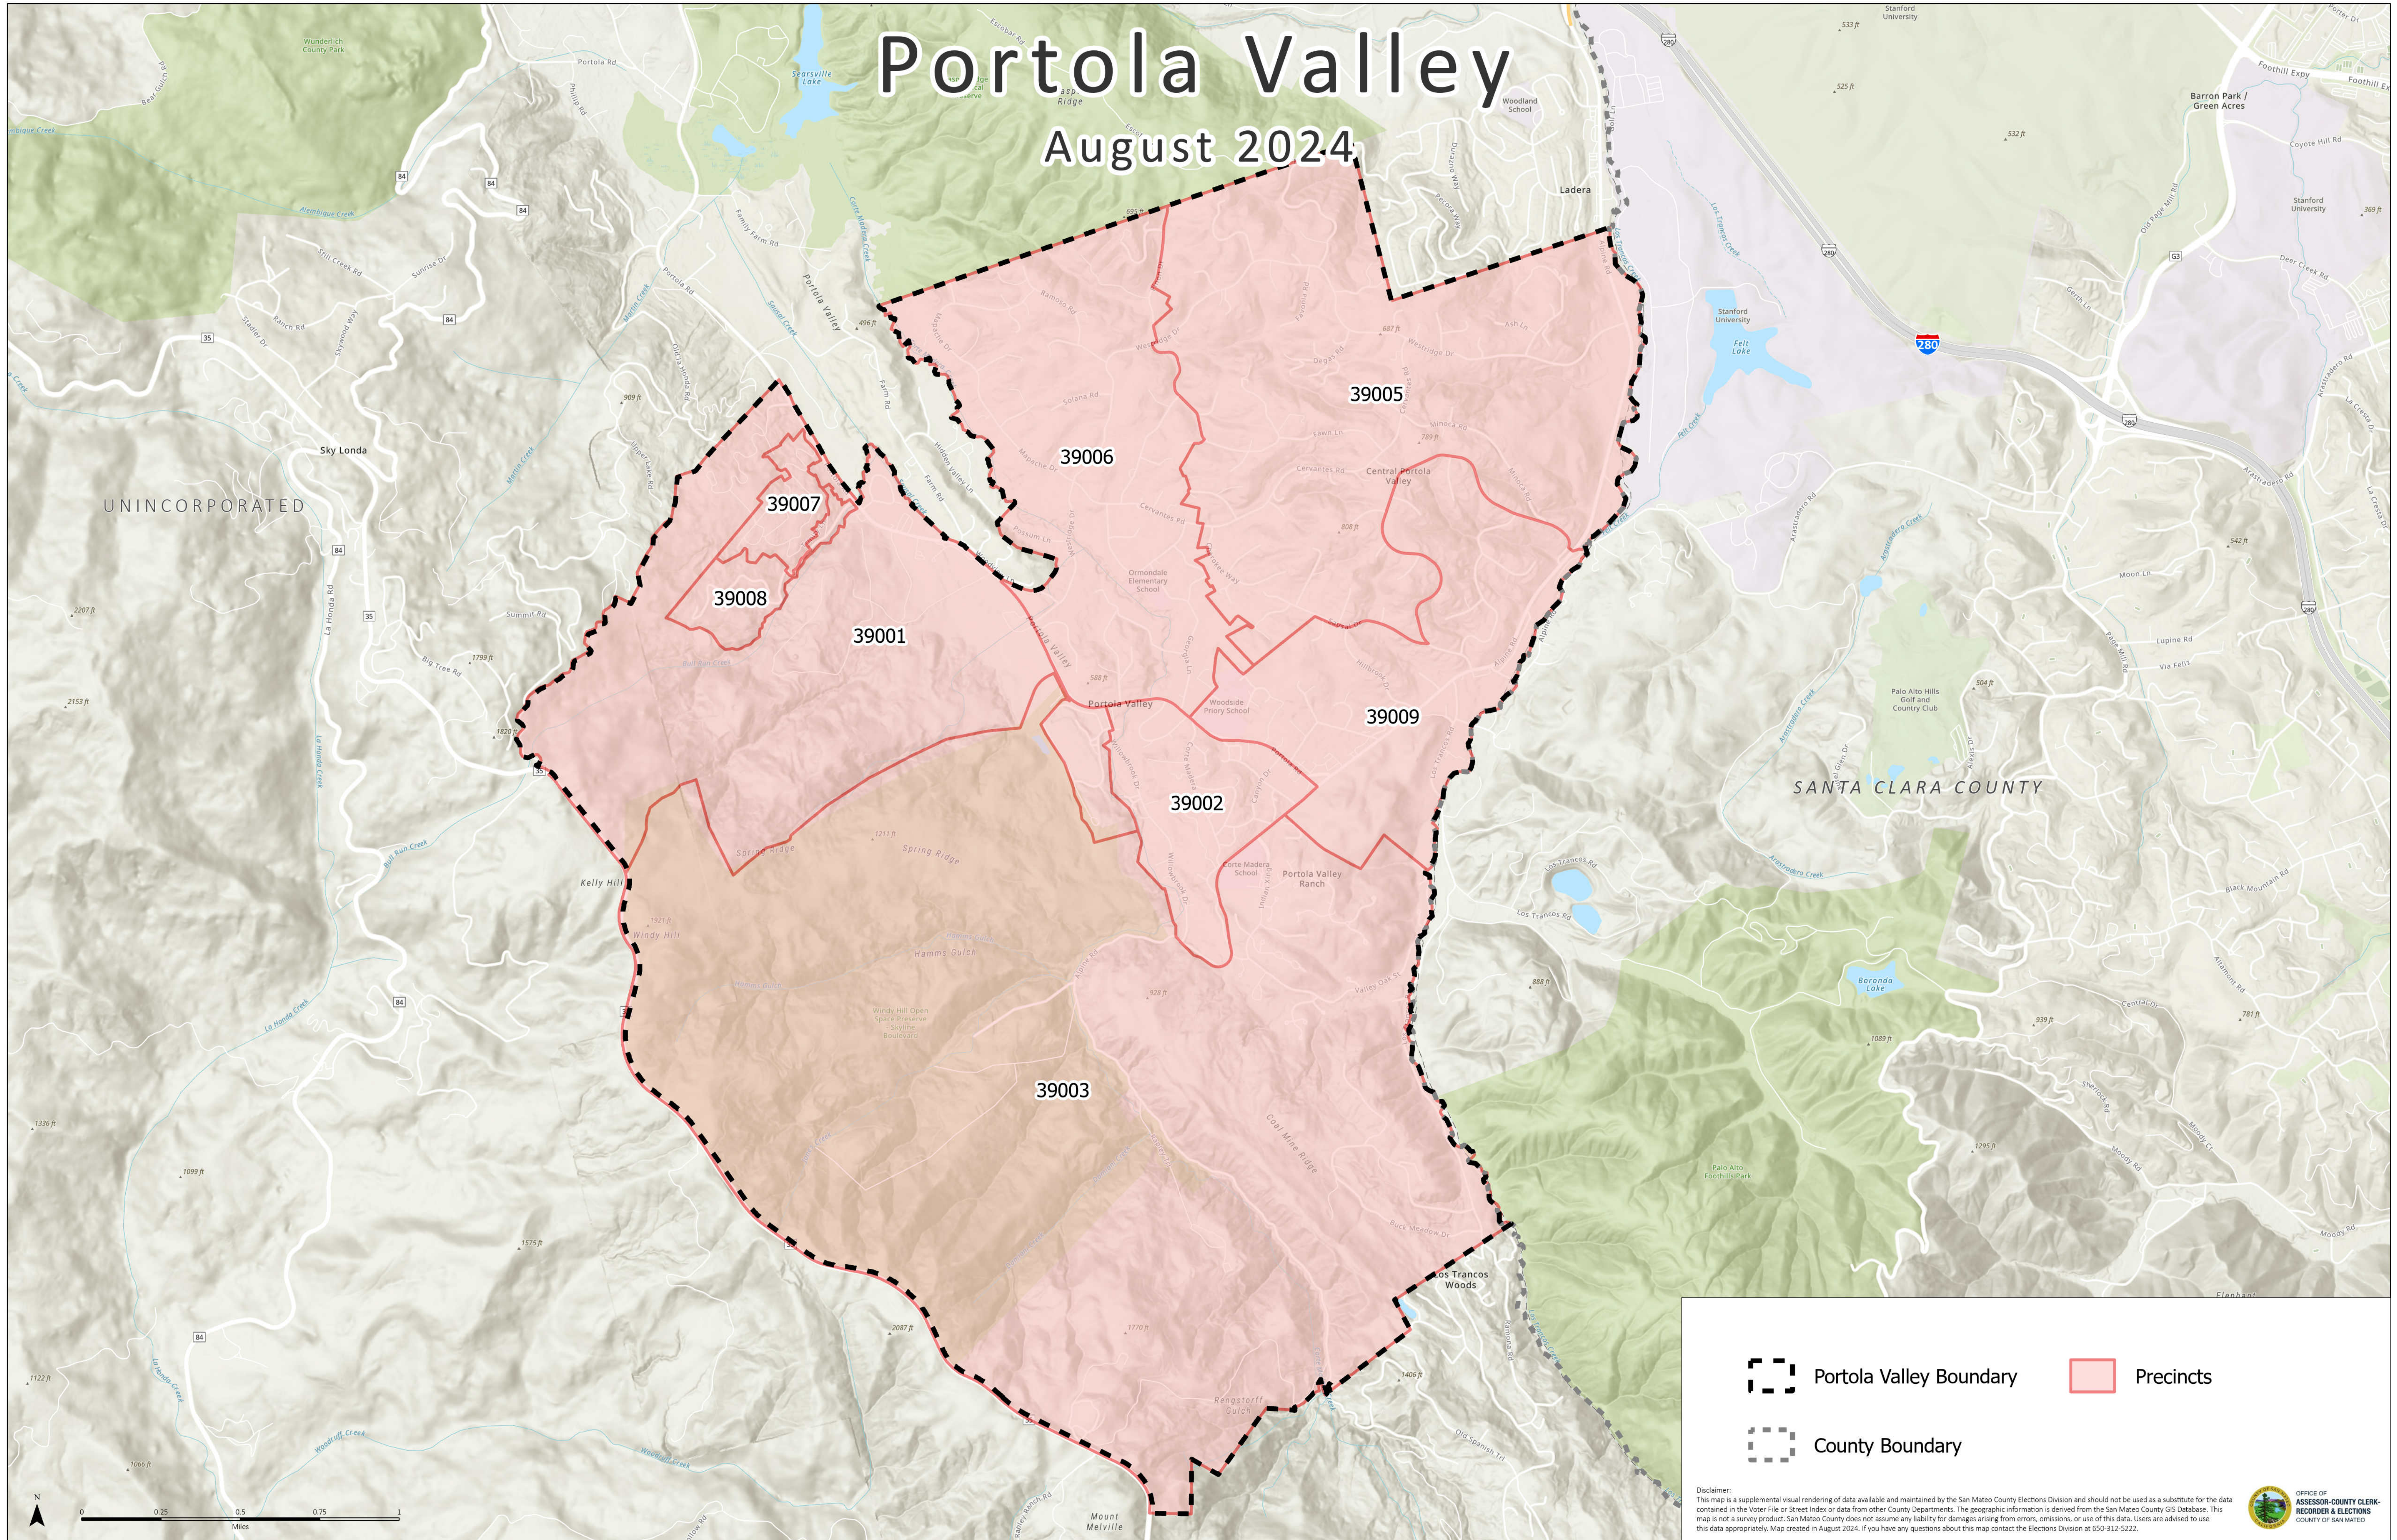

Portola Valley

August 2024

UNINCORPORATED

SANTA CLARA COUNTY

- Portola Valley Boundary
- Precincts
- County Boundary