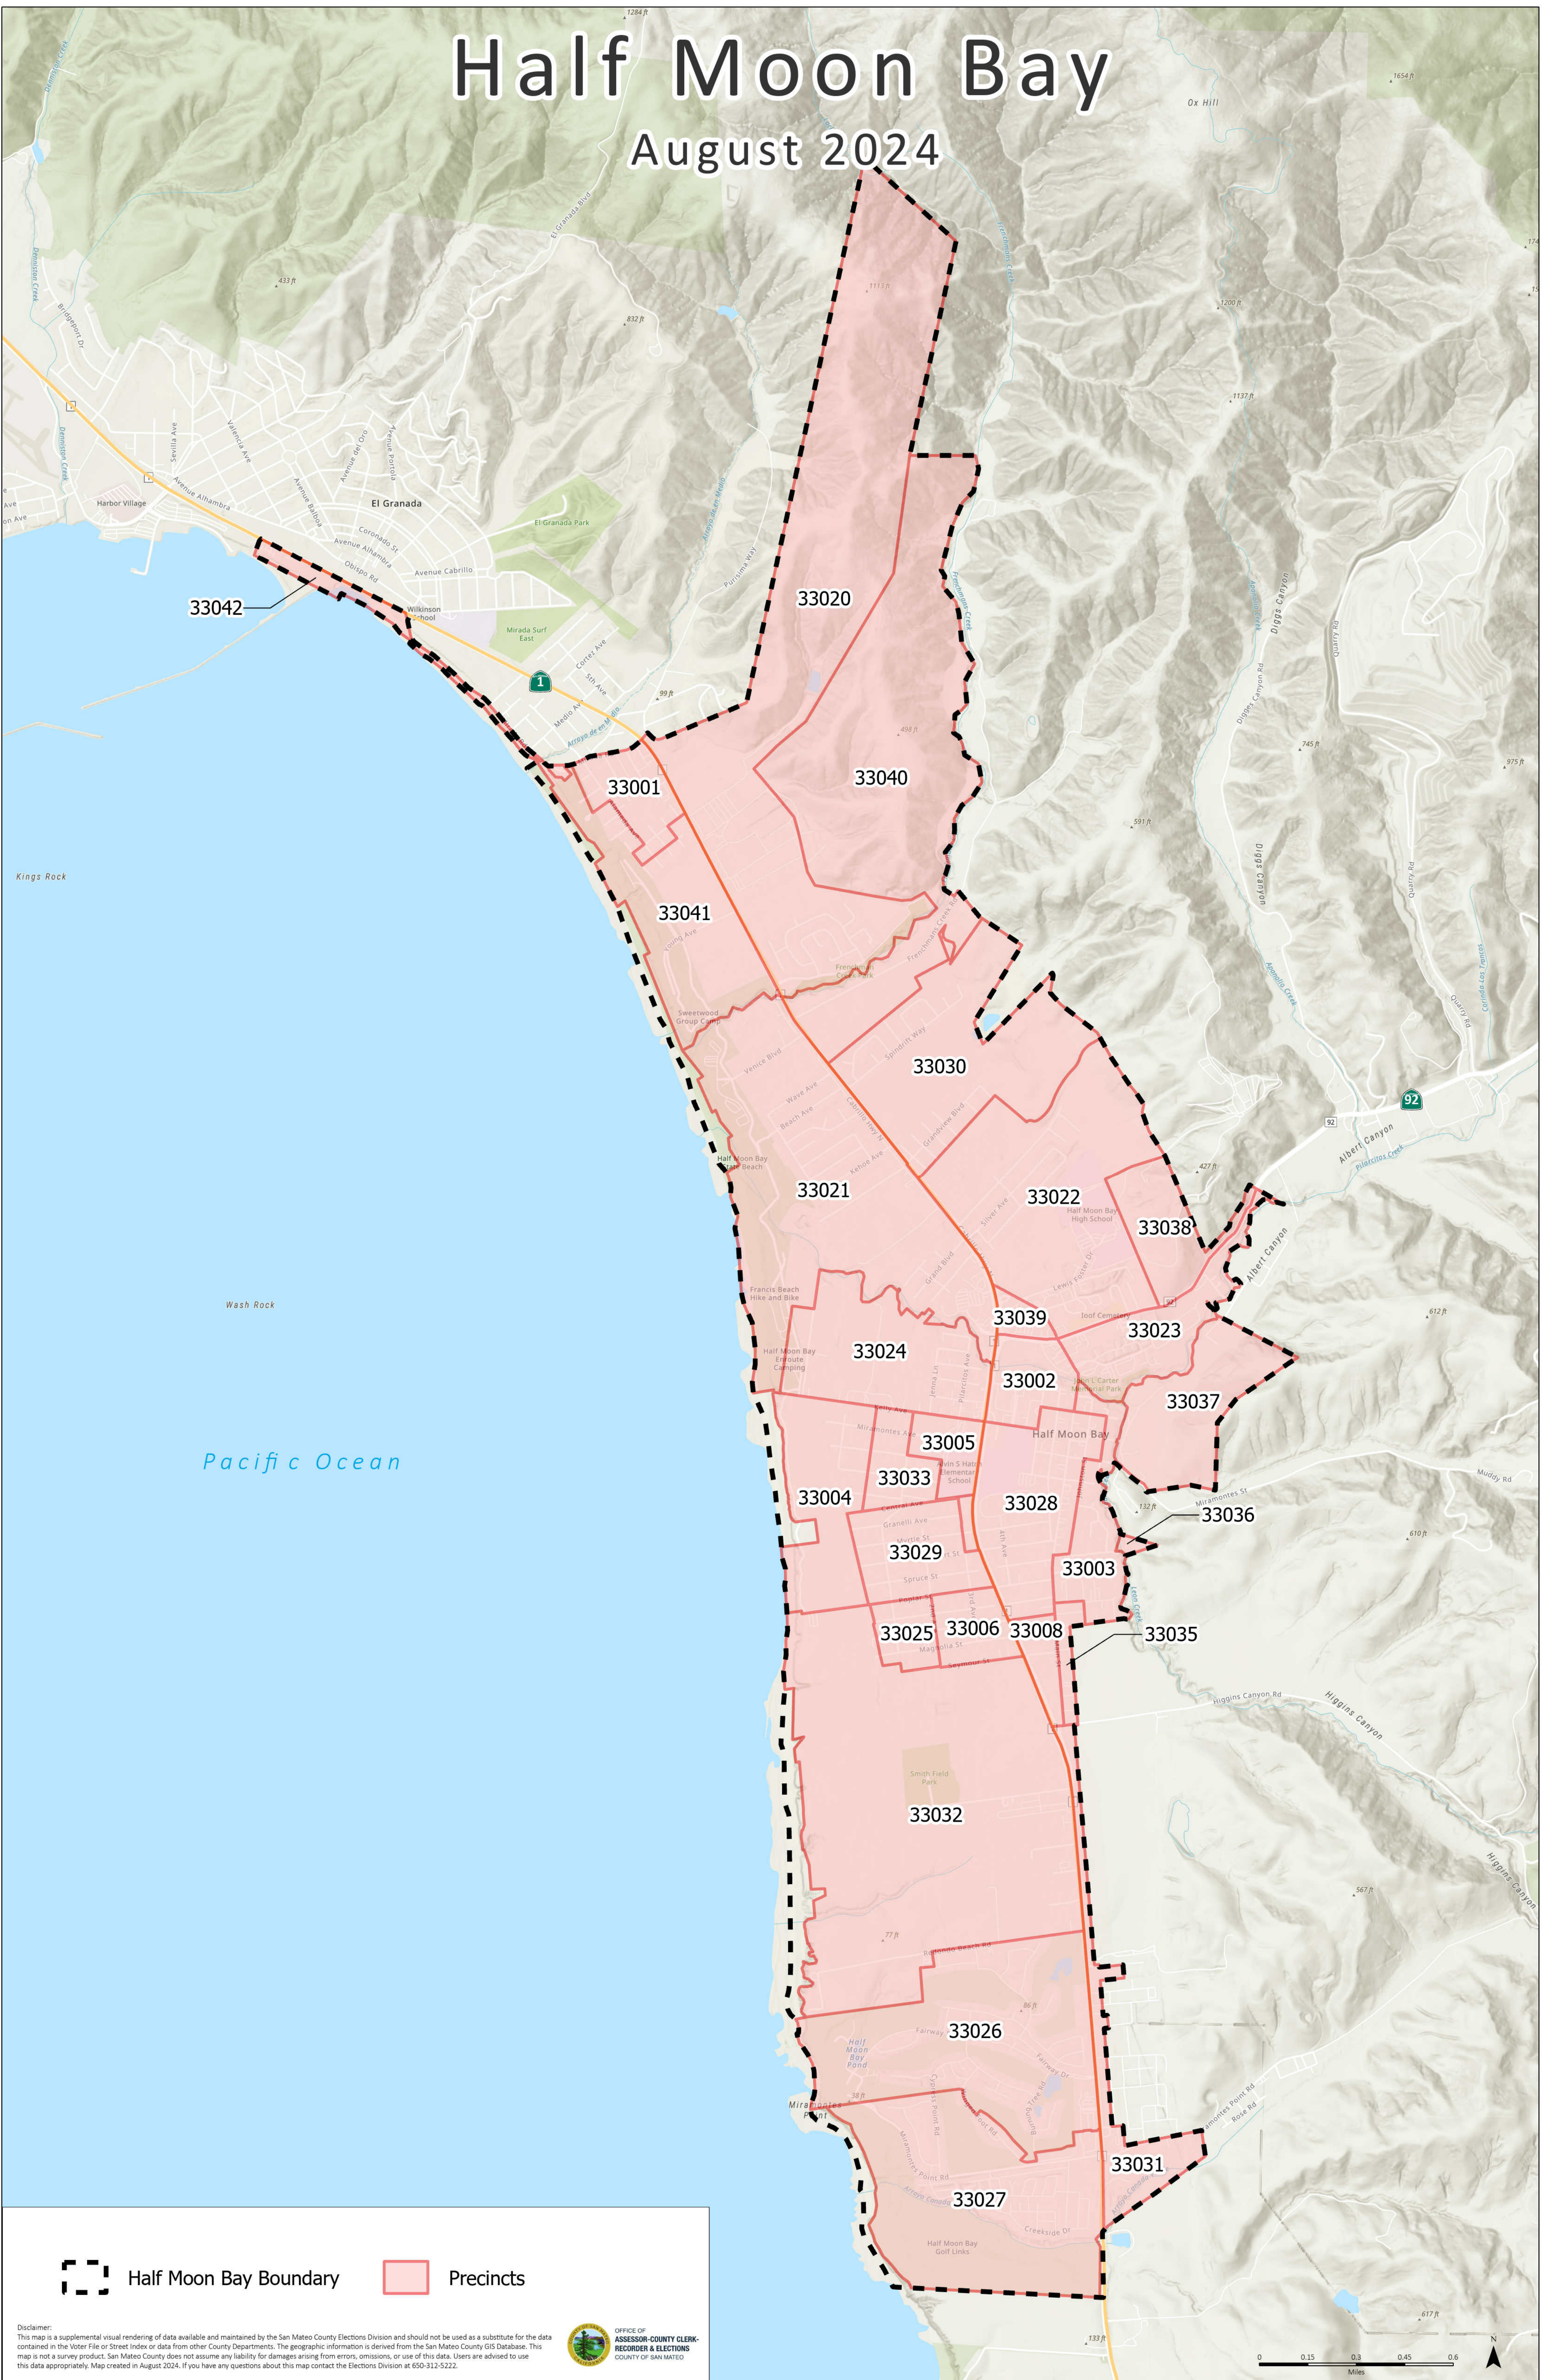

Half Moon Bay

August 2024

Half Moon Bay Boundary

Precincts