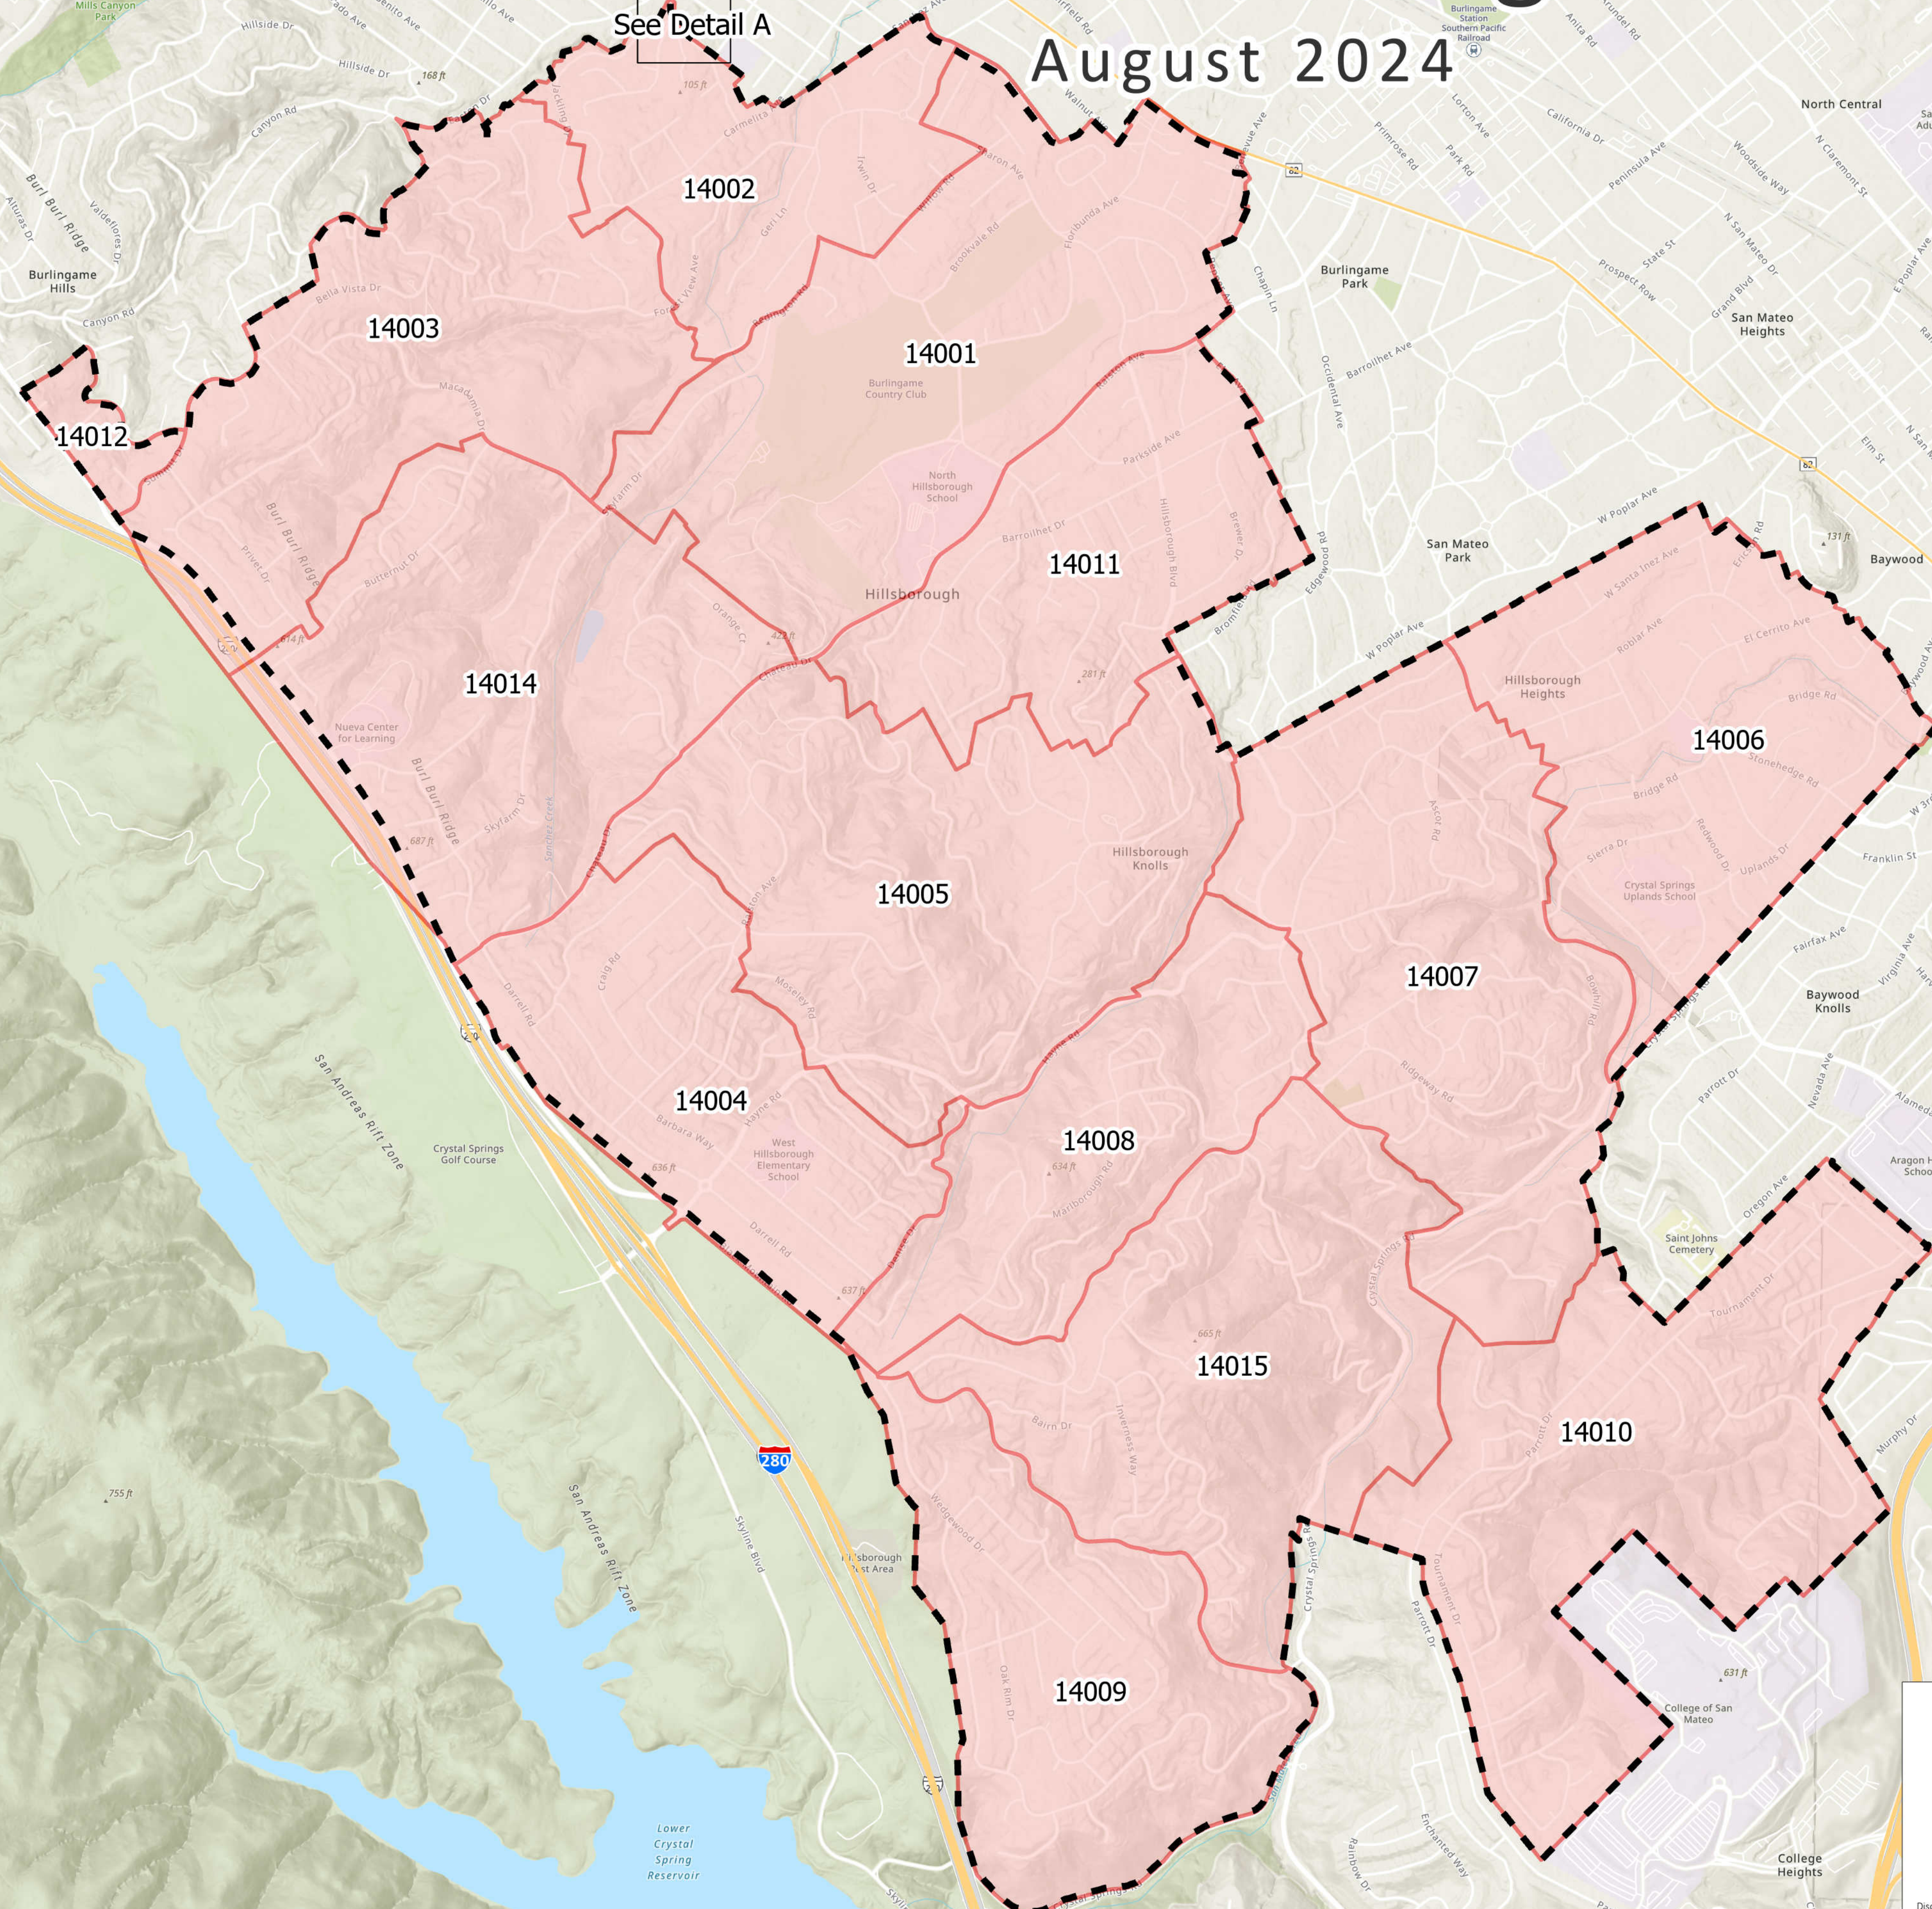

Hillsborough

August 2024

See Detail A

Detail A

Hillsborough Boundary

Precincts

Parcels