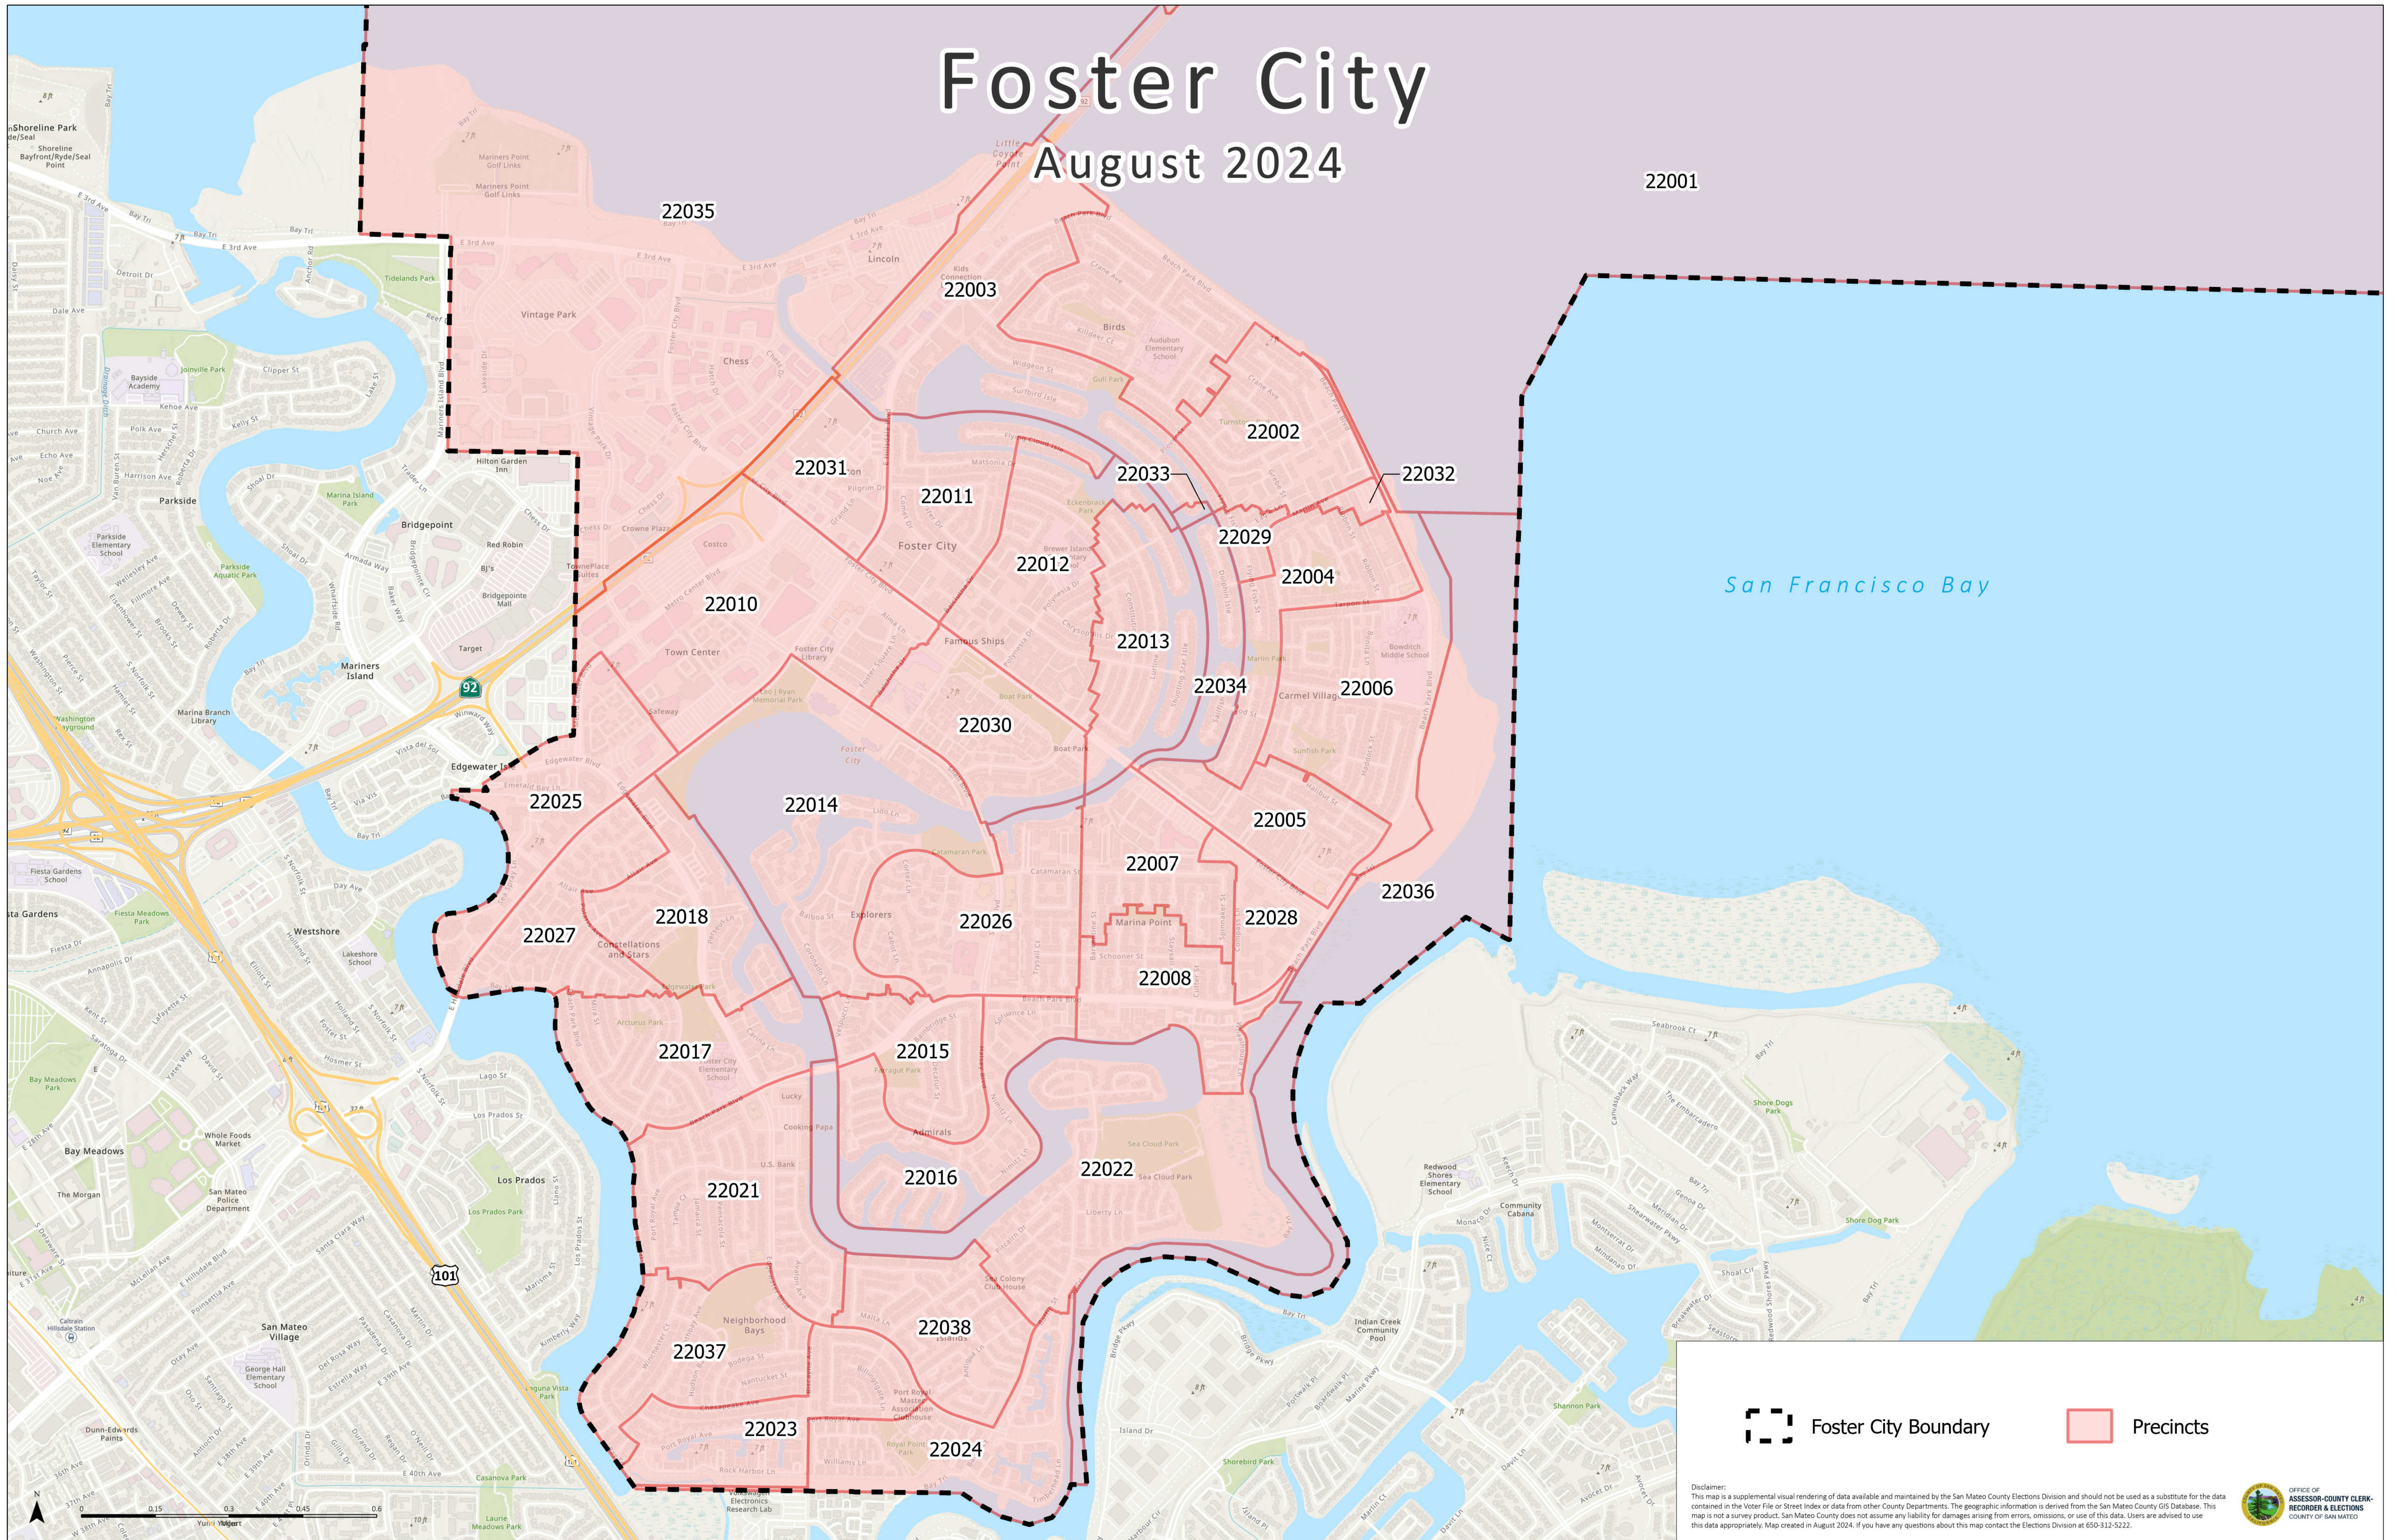

Foster City

August 2024

Foster City Boundary

Precincts