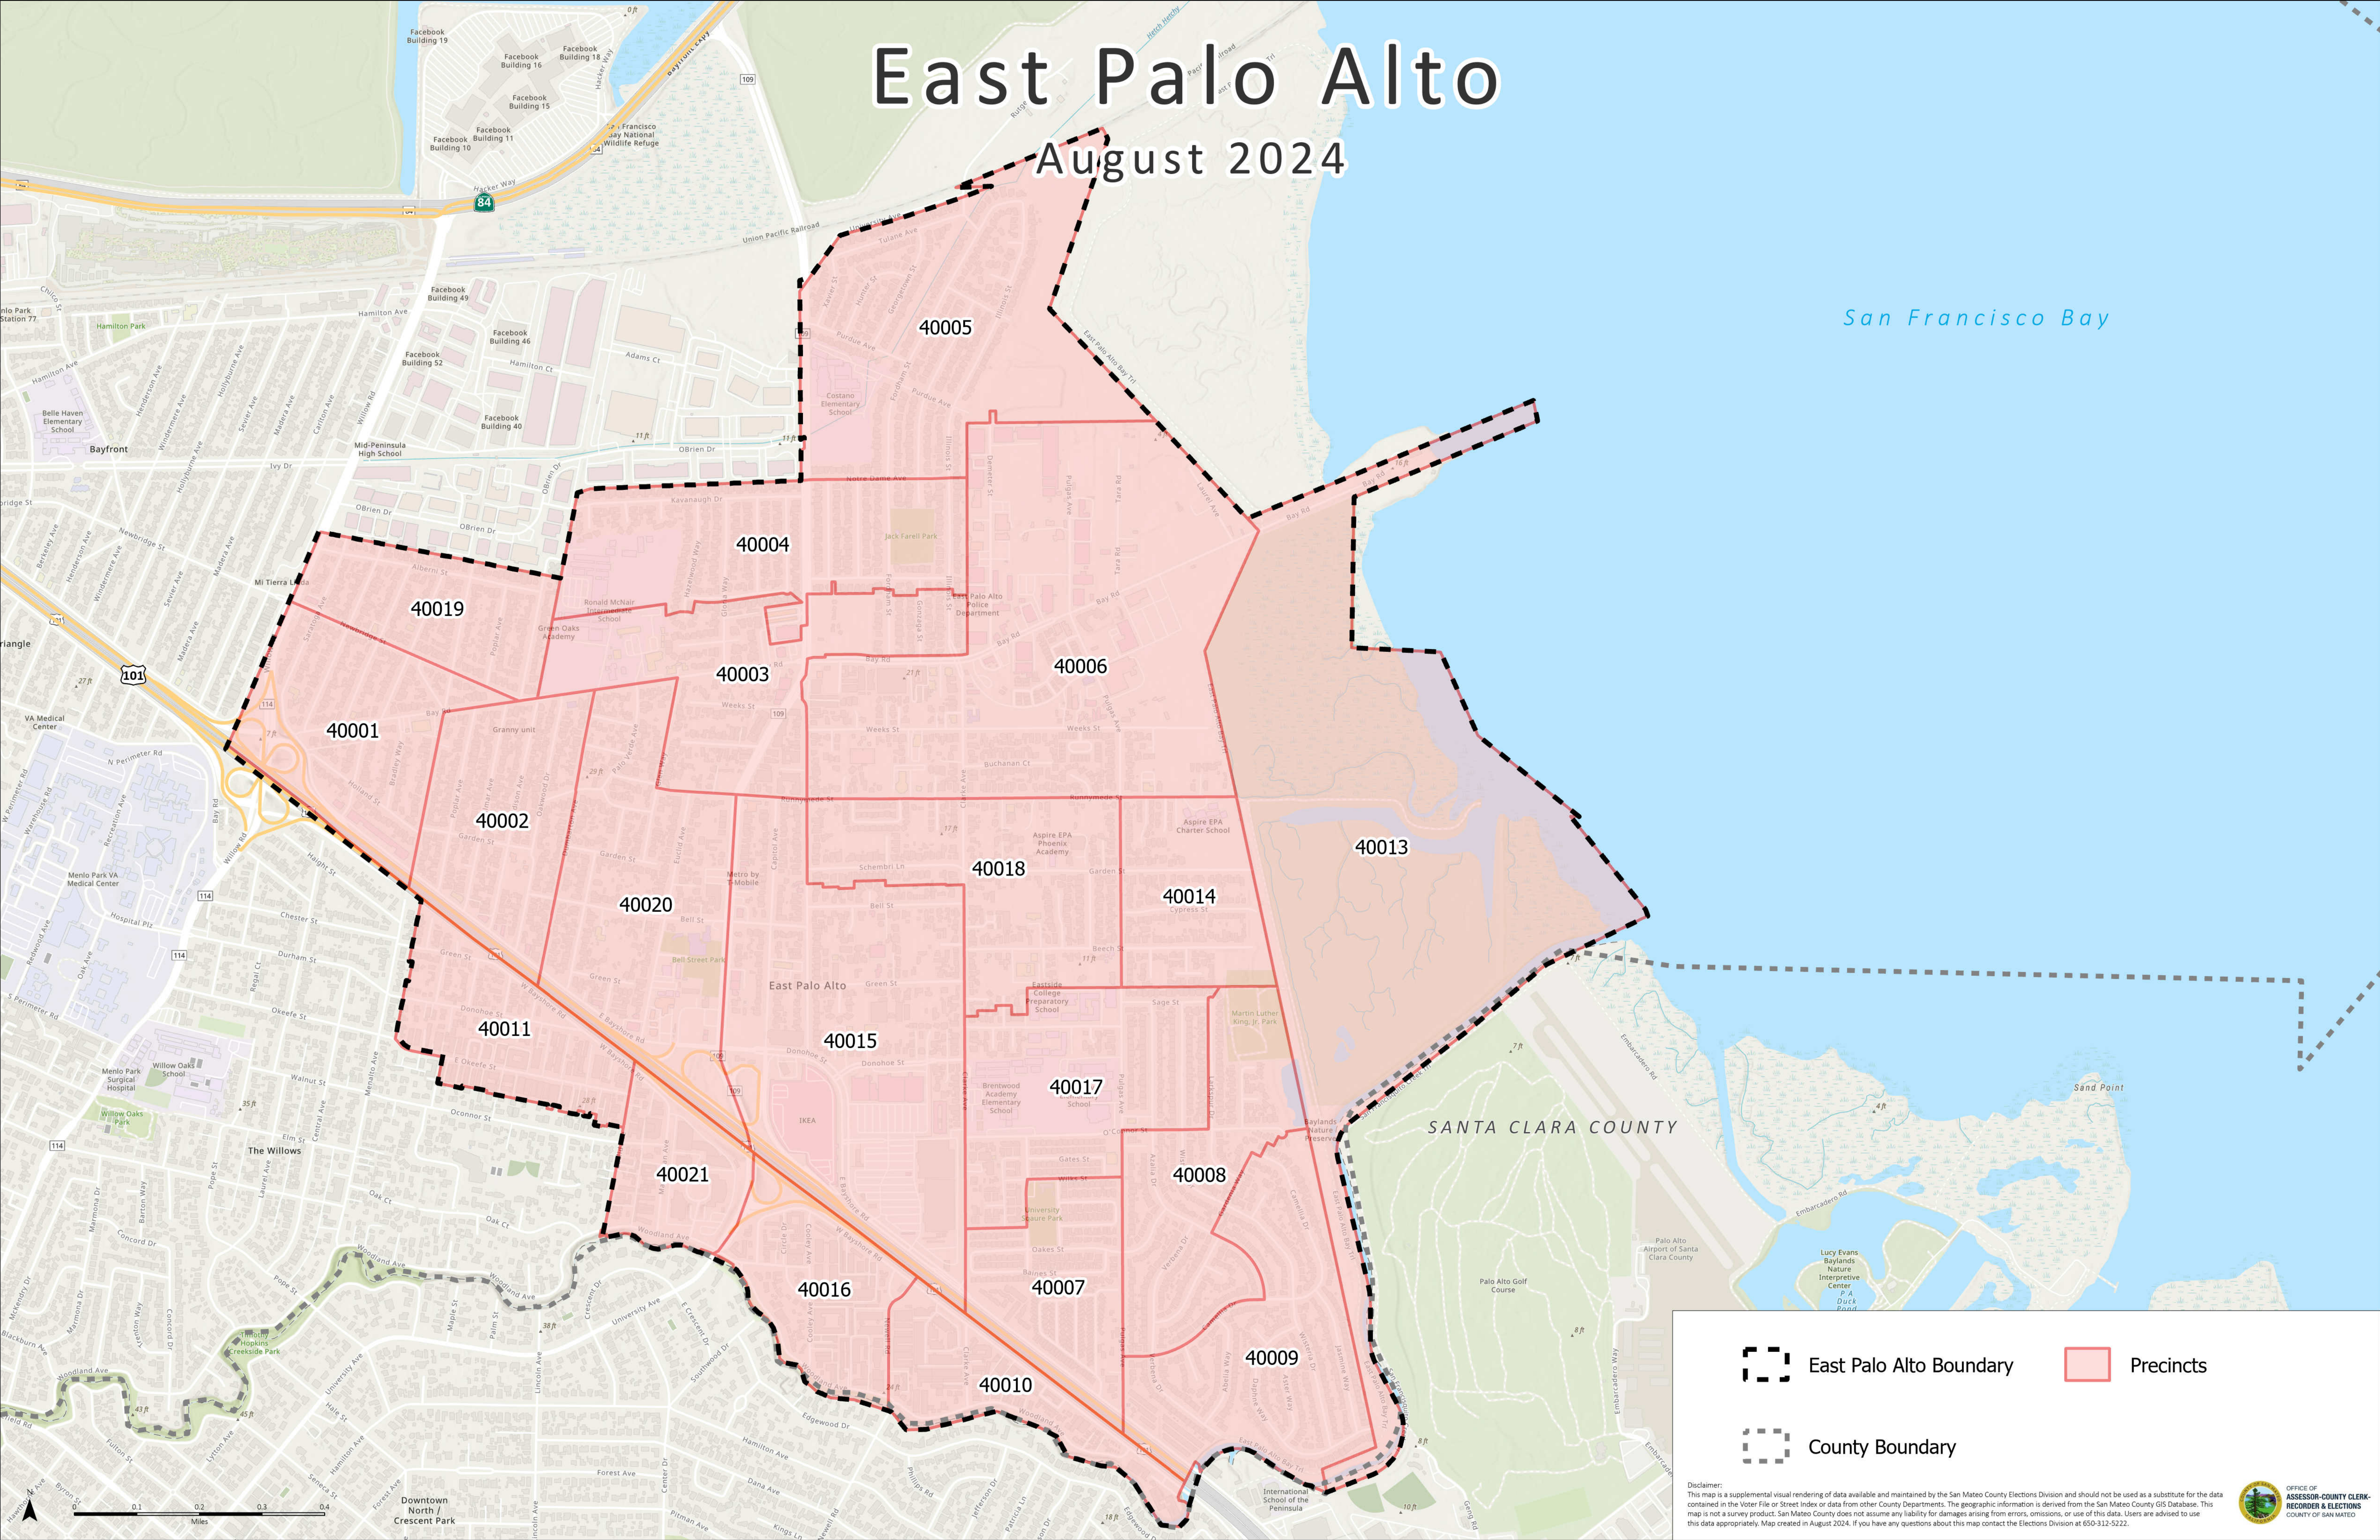

East Palo Alto

August 2024

San Francisco Bay

SANTA CLARA COUNTY

East Palo Alto Boundary

Precincts

County Boundary