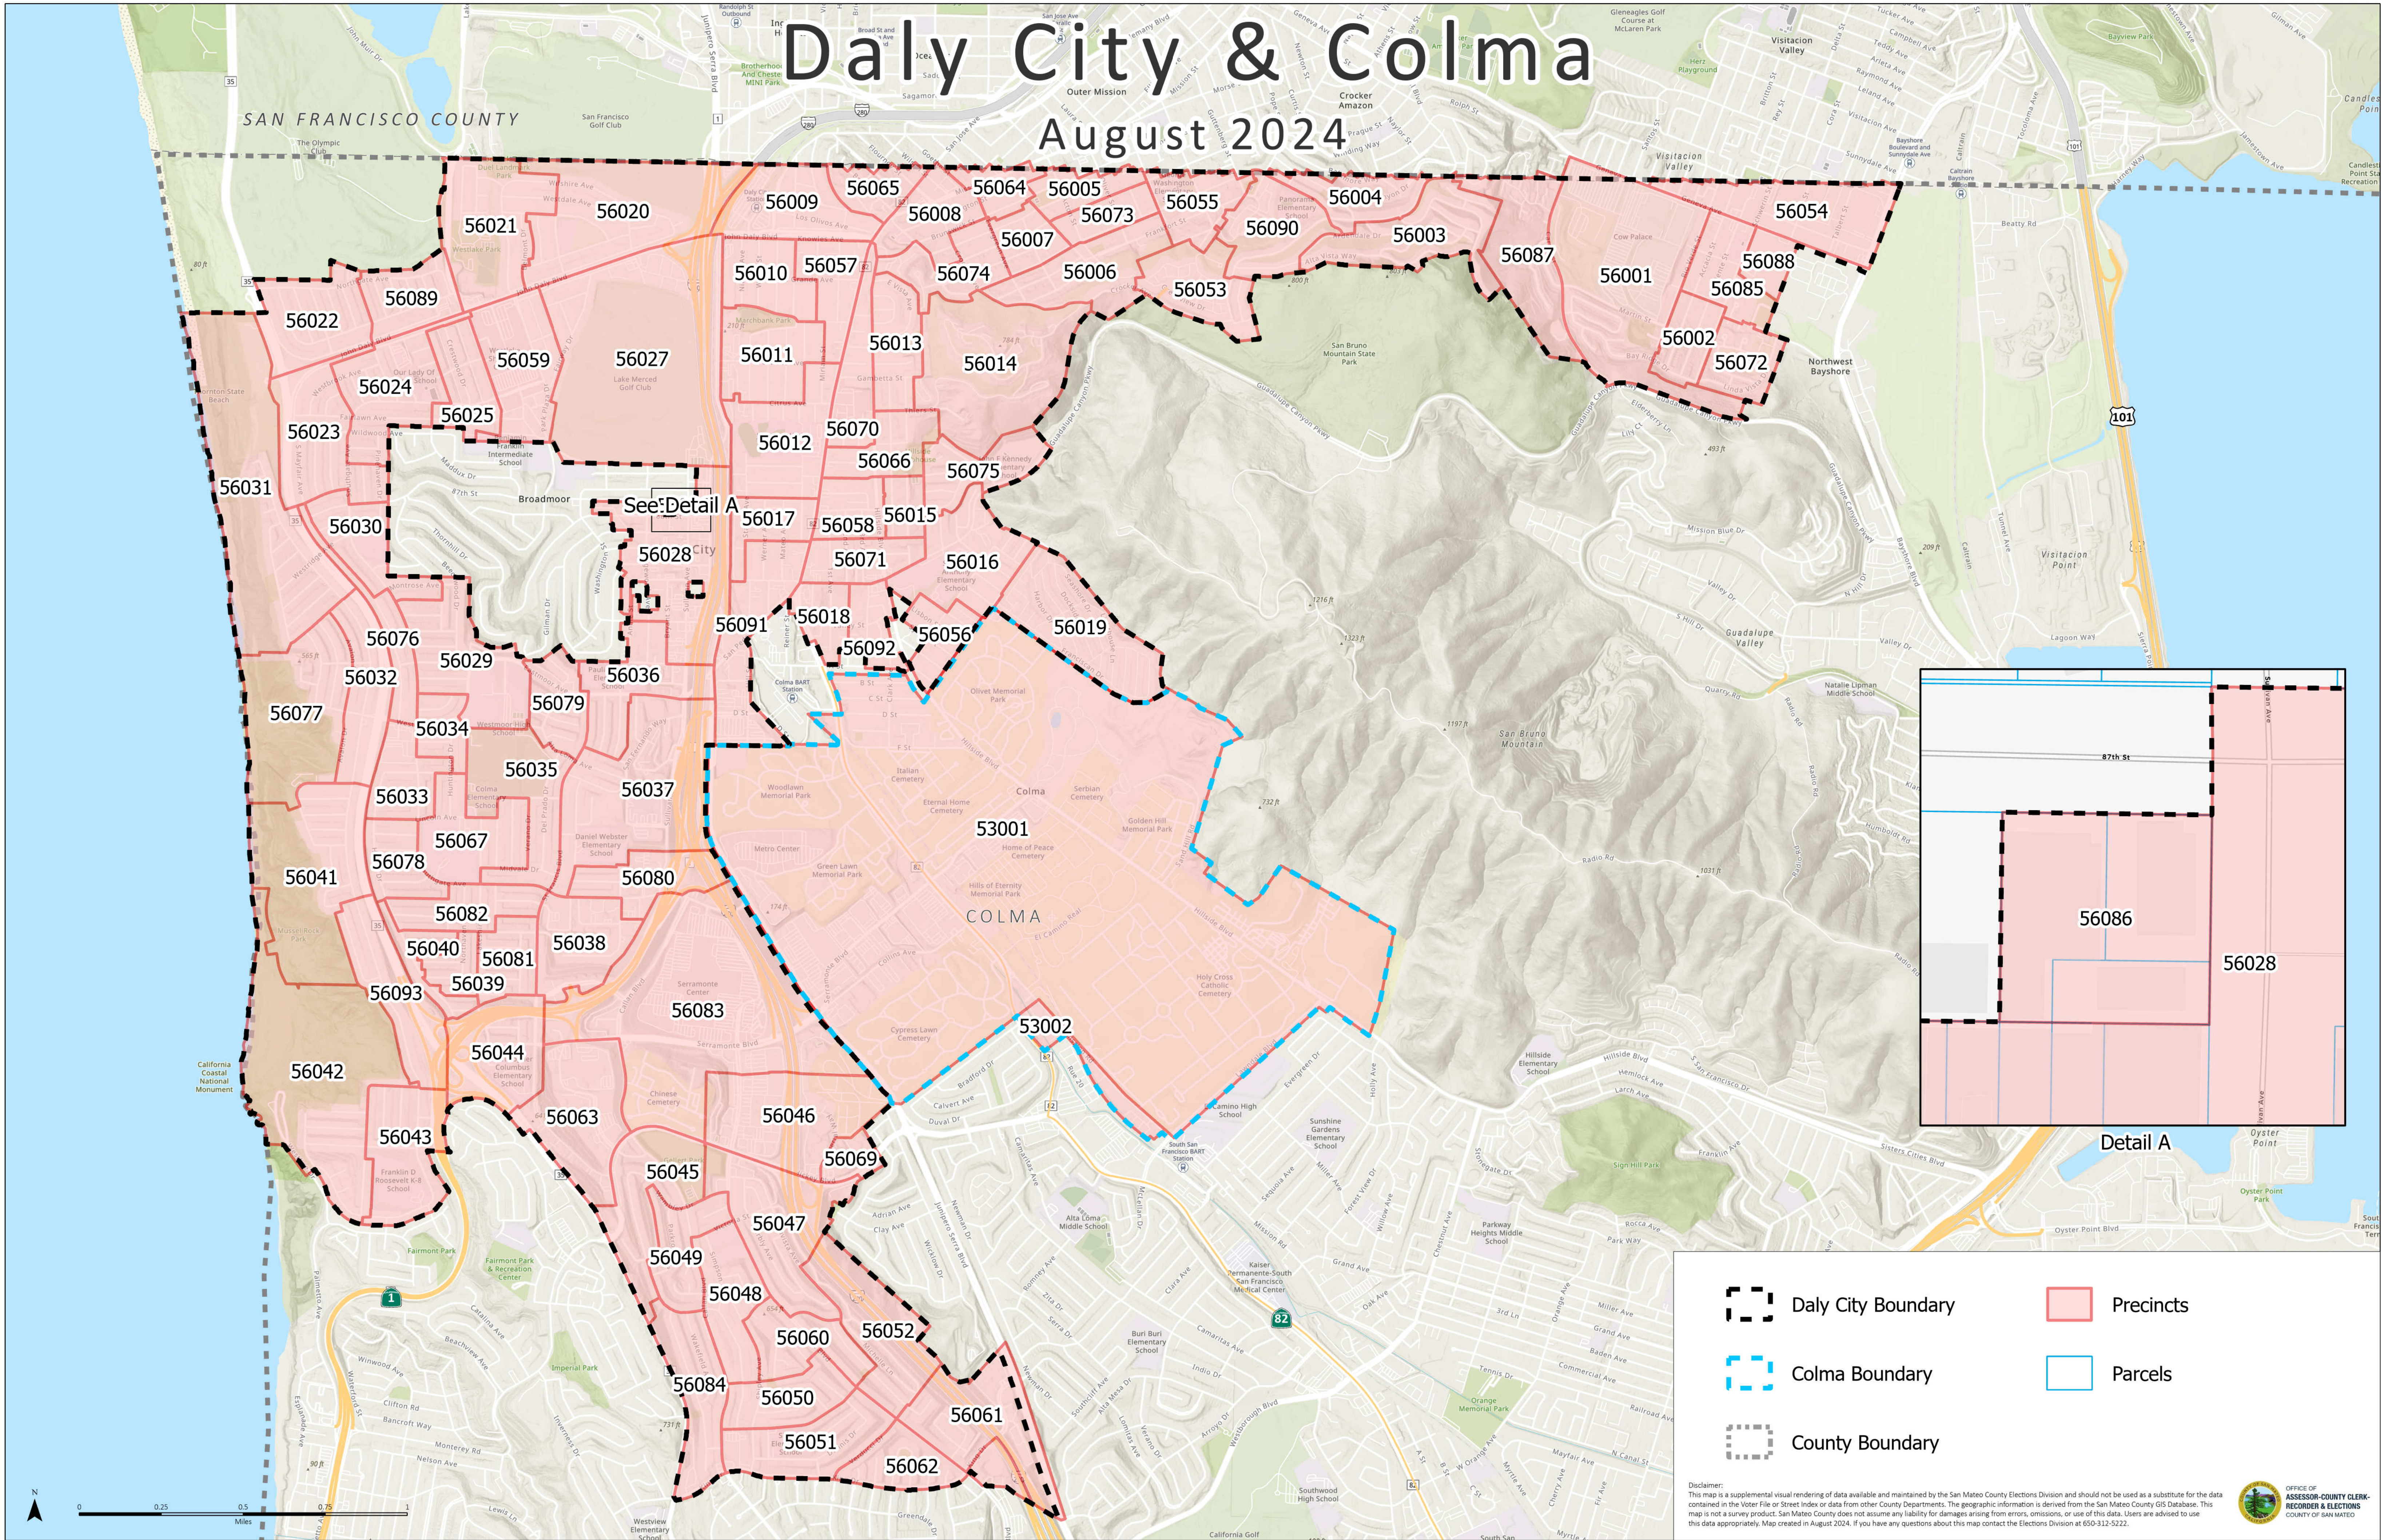

Daly City & Colma

August 2024

SAN FRANCISCO COUNTY

- Daly City Boundary
- Colma Boundary
- County Boundary
- Precincts
- Parcels

Disclaimer: This map is a supplemental visual rendering of data available and maintained by the San Mateo County Elections Division and should not be used as a substitute for the data contained in the Voter File or Street Index or data from other County Departments. The geographic information is derived from the San Mateo County GIS Database. This map is not a survey product. San Mateo County does not assume any liability for damages arising from errors, omissions, or use of this data. Users are advised to use this data appropriately. Map created in August 2024. If you have any questions about this map contact the Elections Division at 650-312-5222.