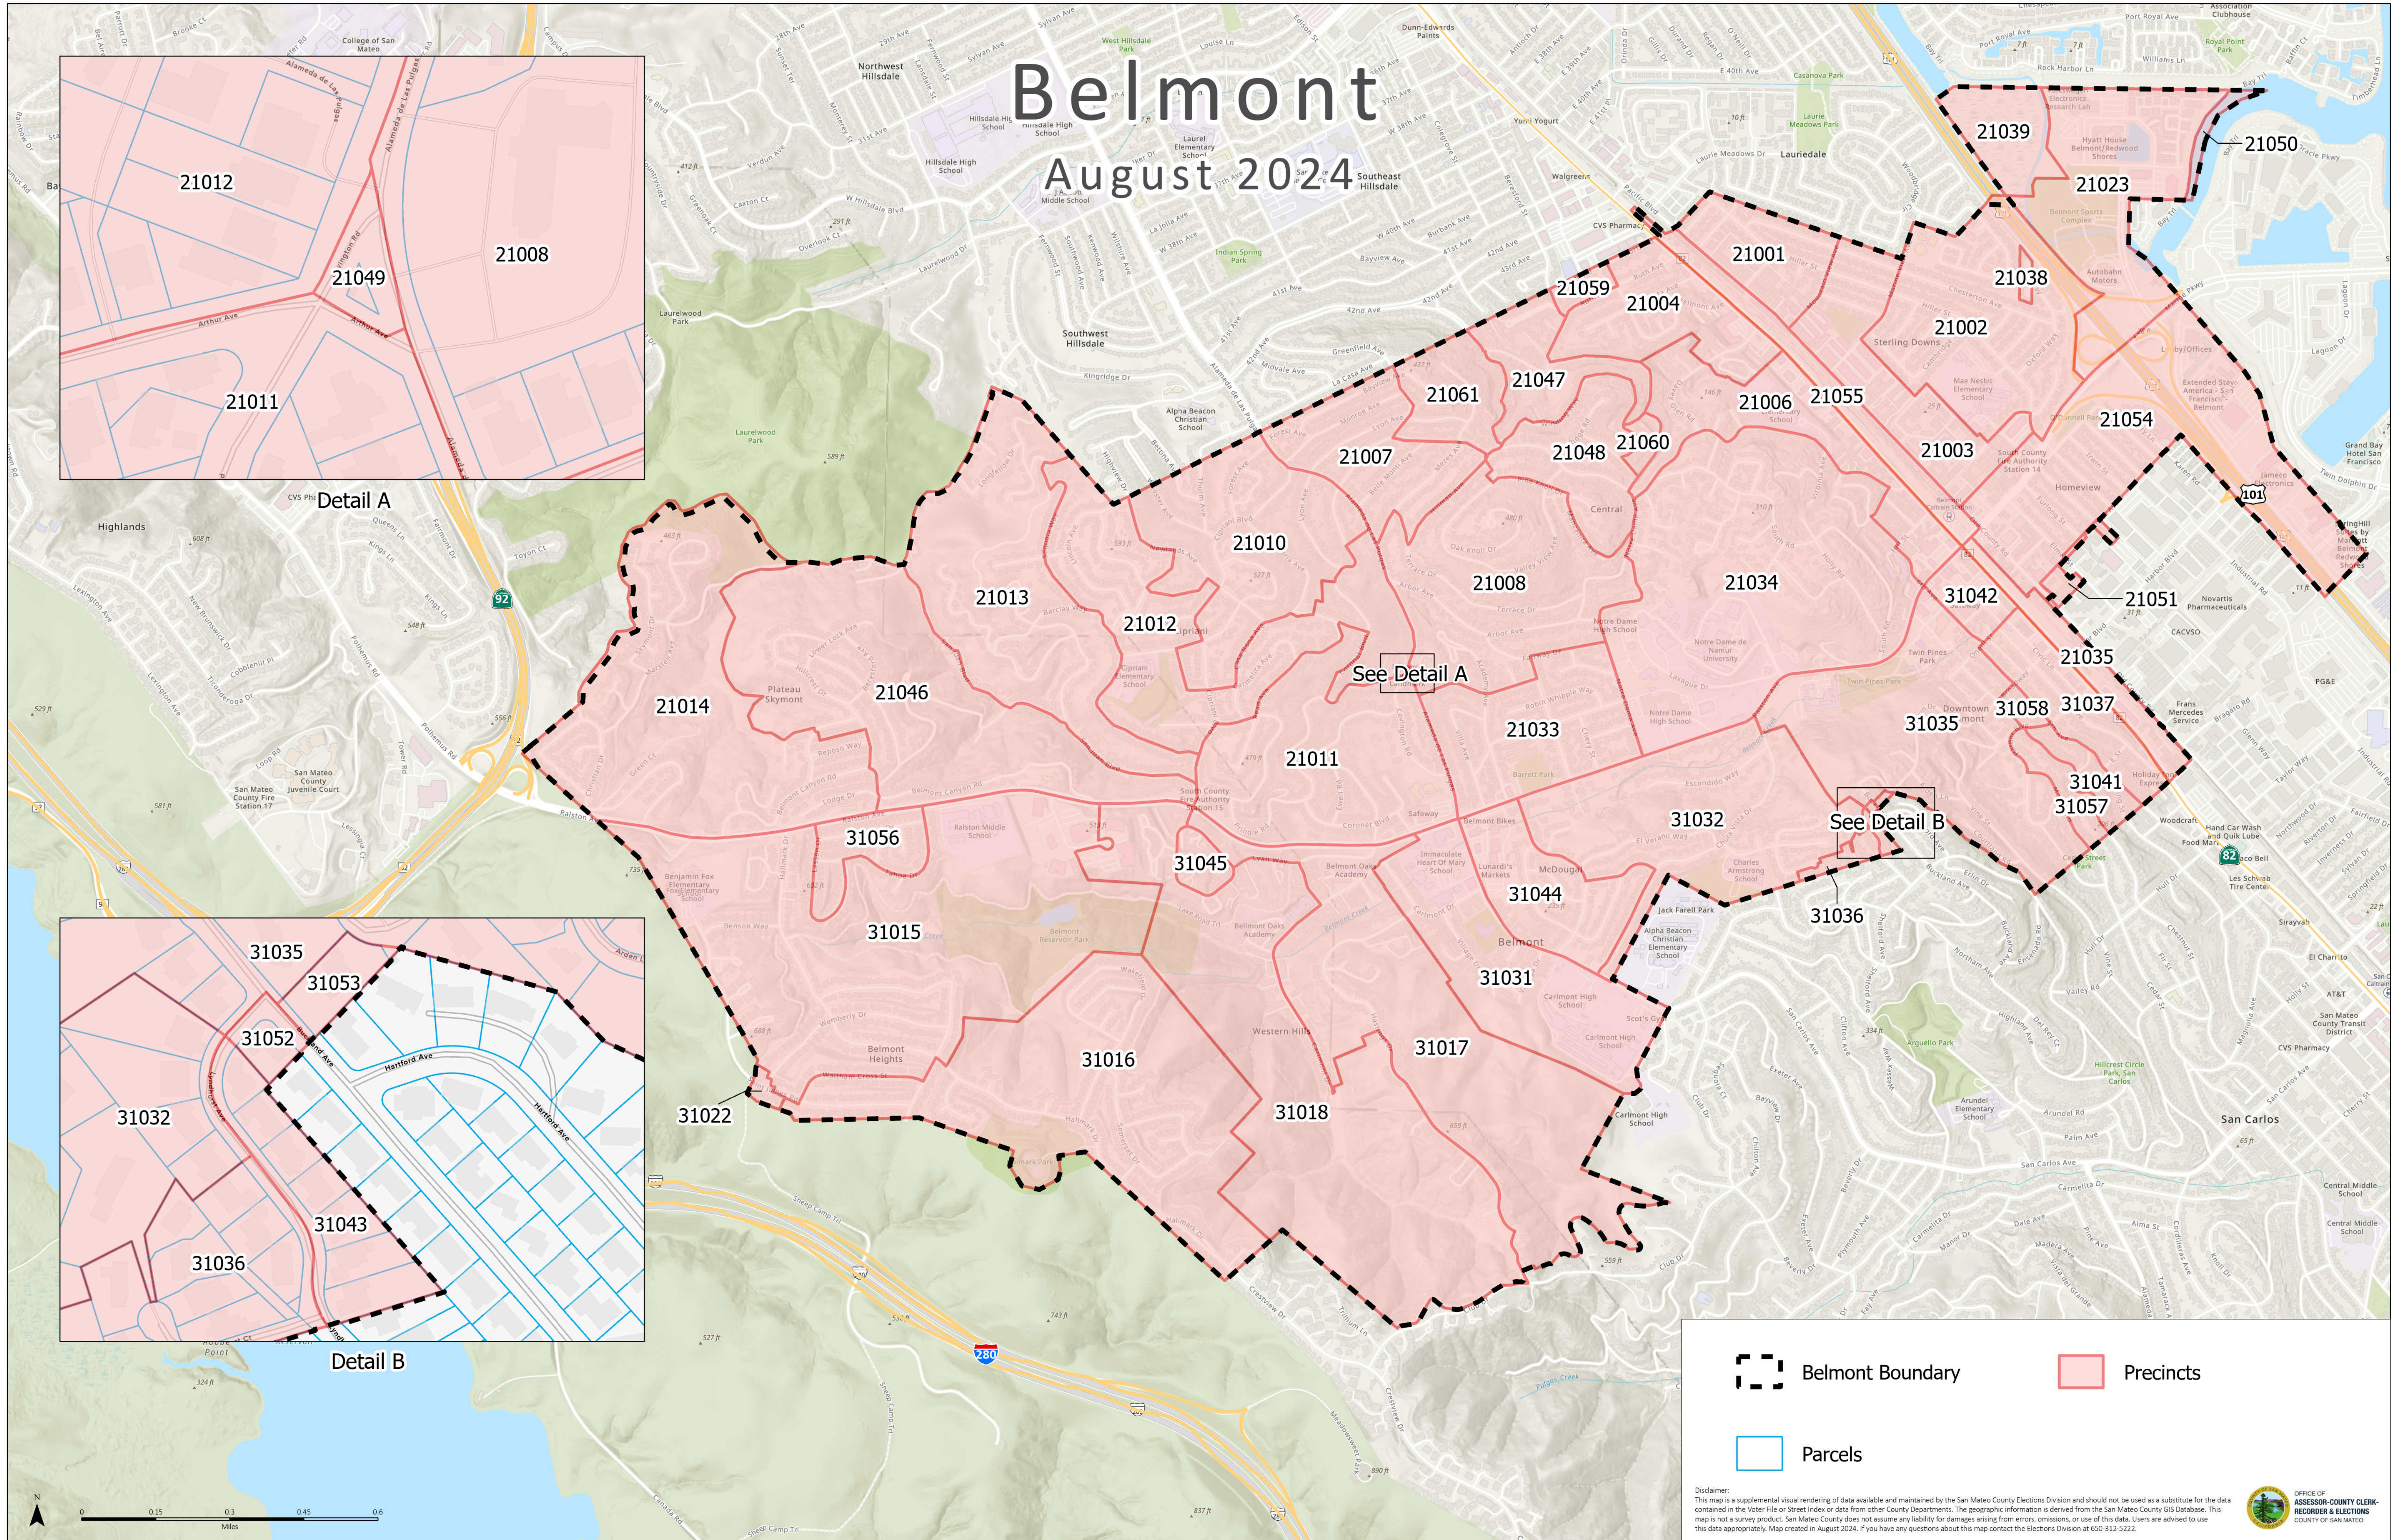

Belmont

August 2024

Detail A