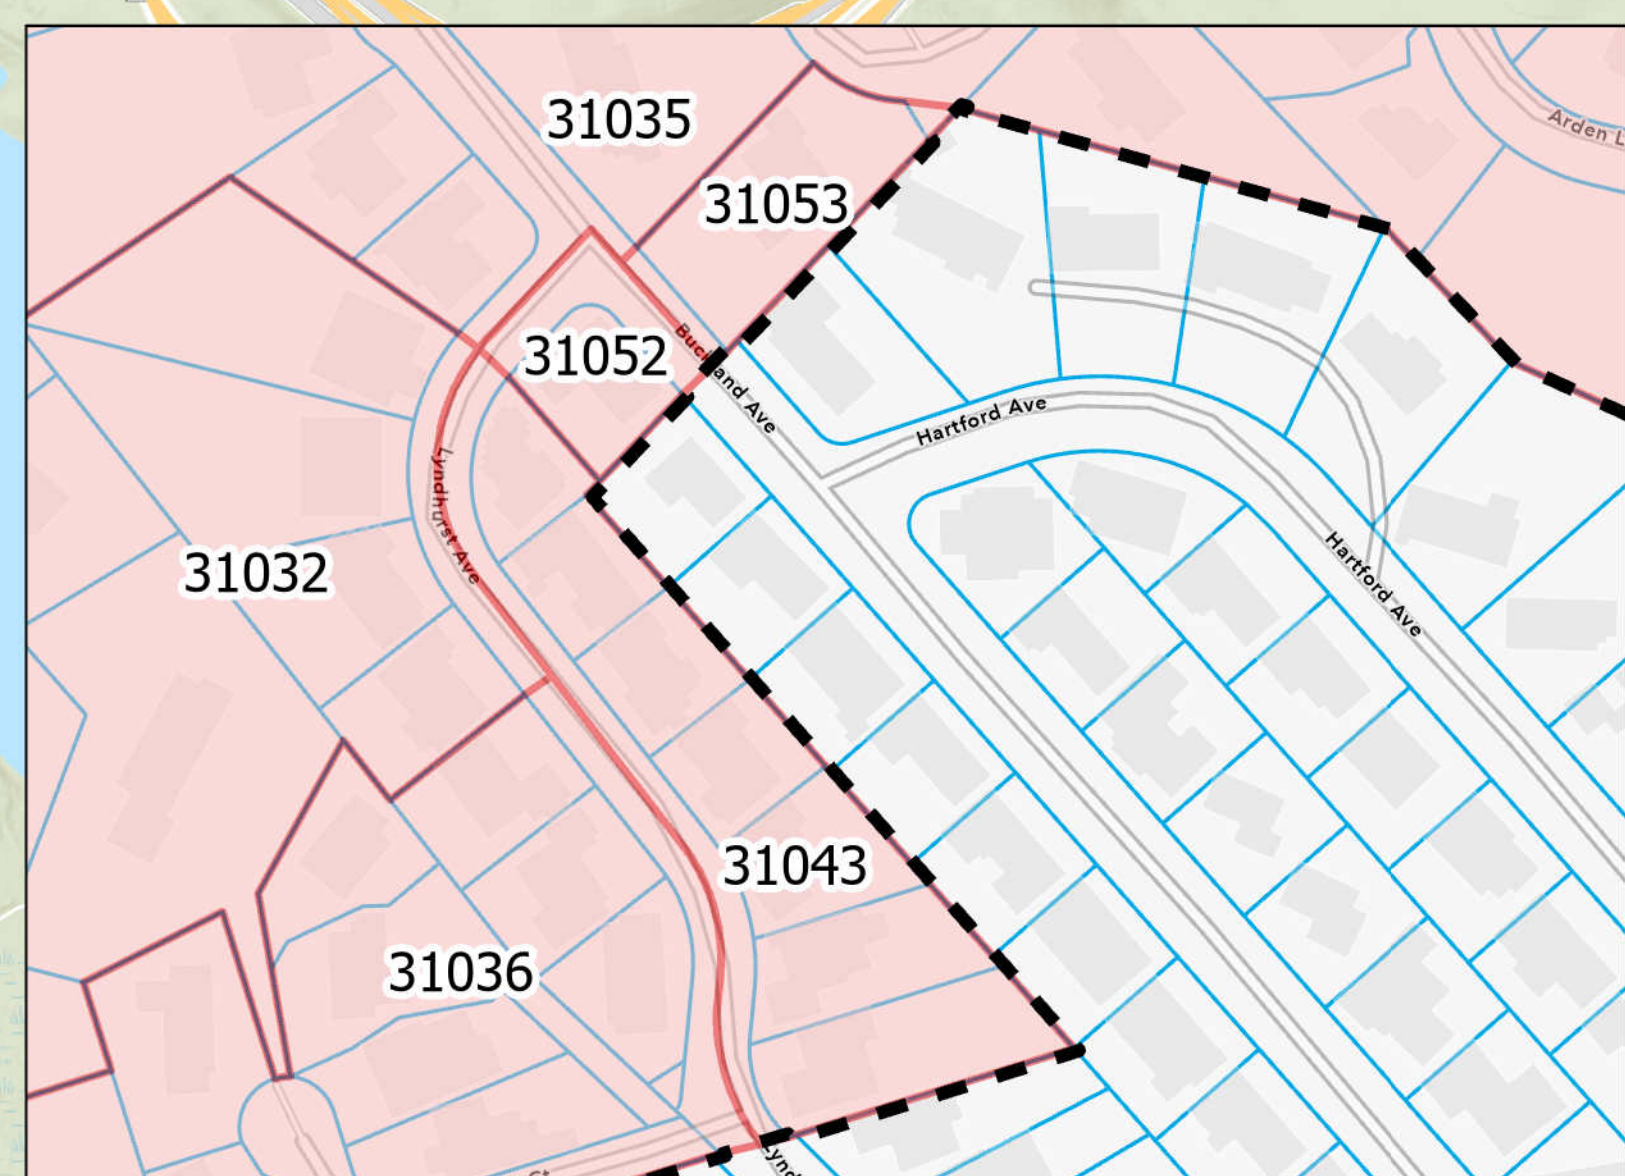

Detail B

- Belmont Boundary
- Precincts
- Parcels