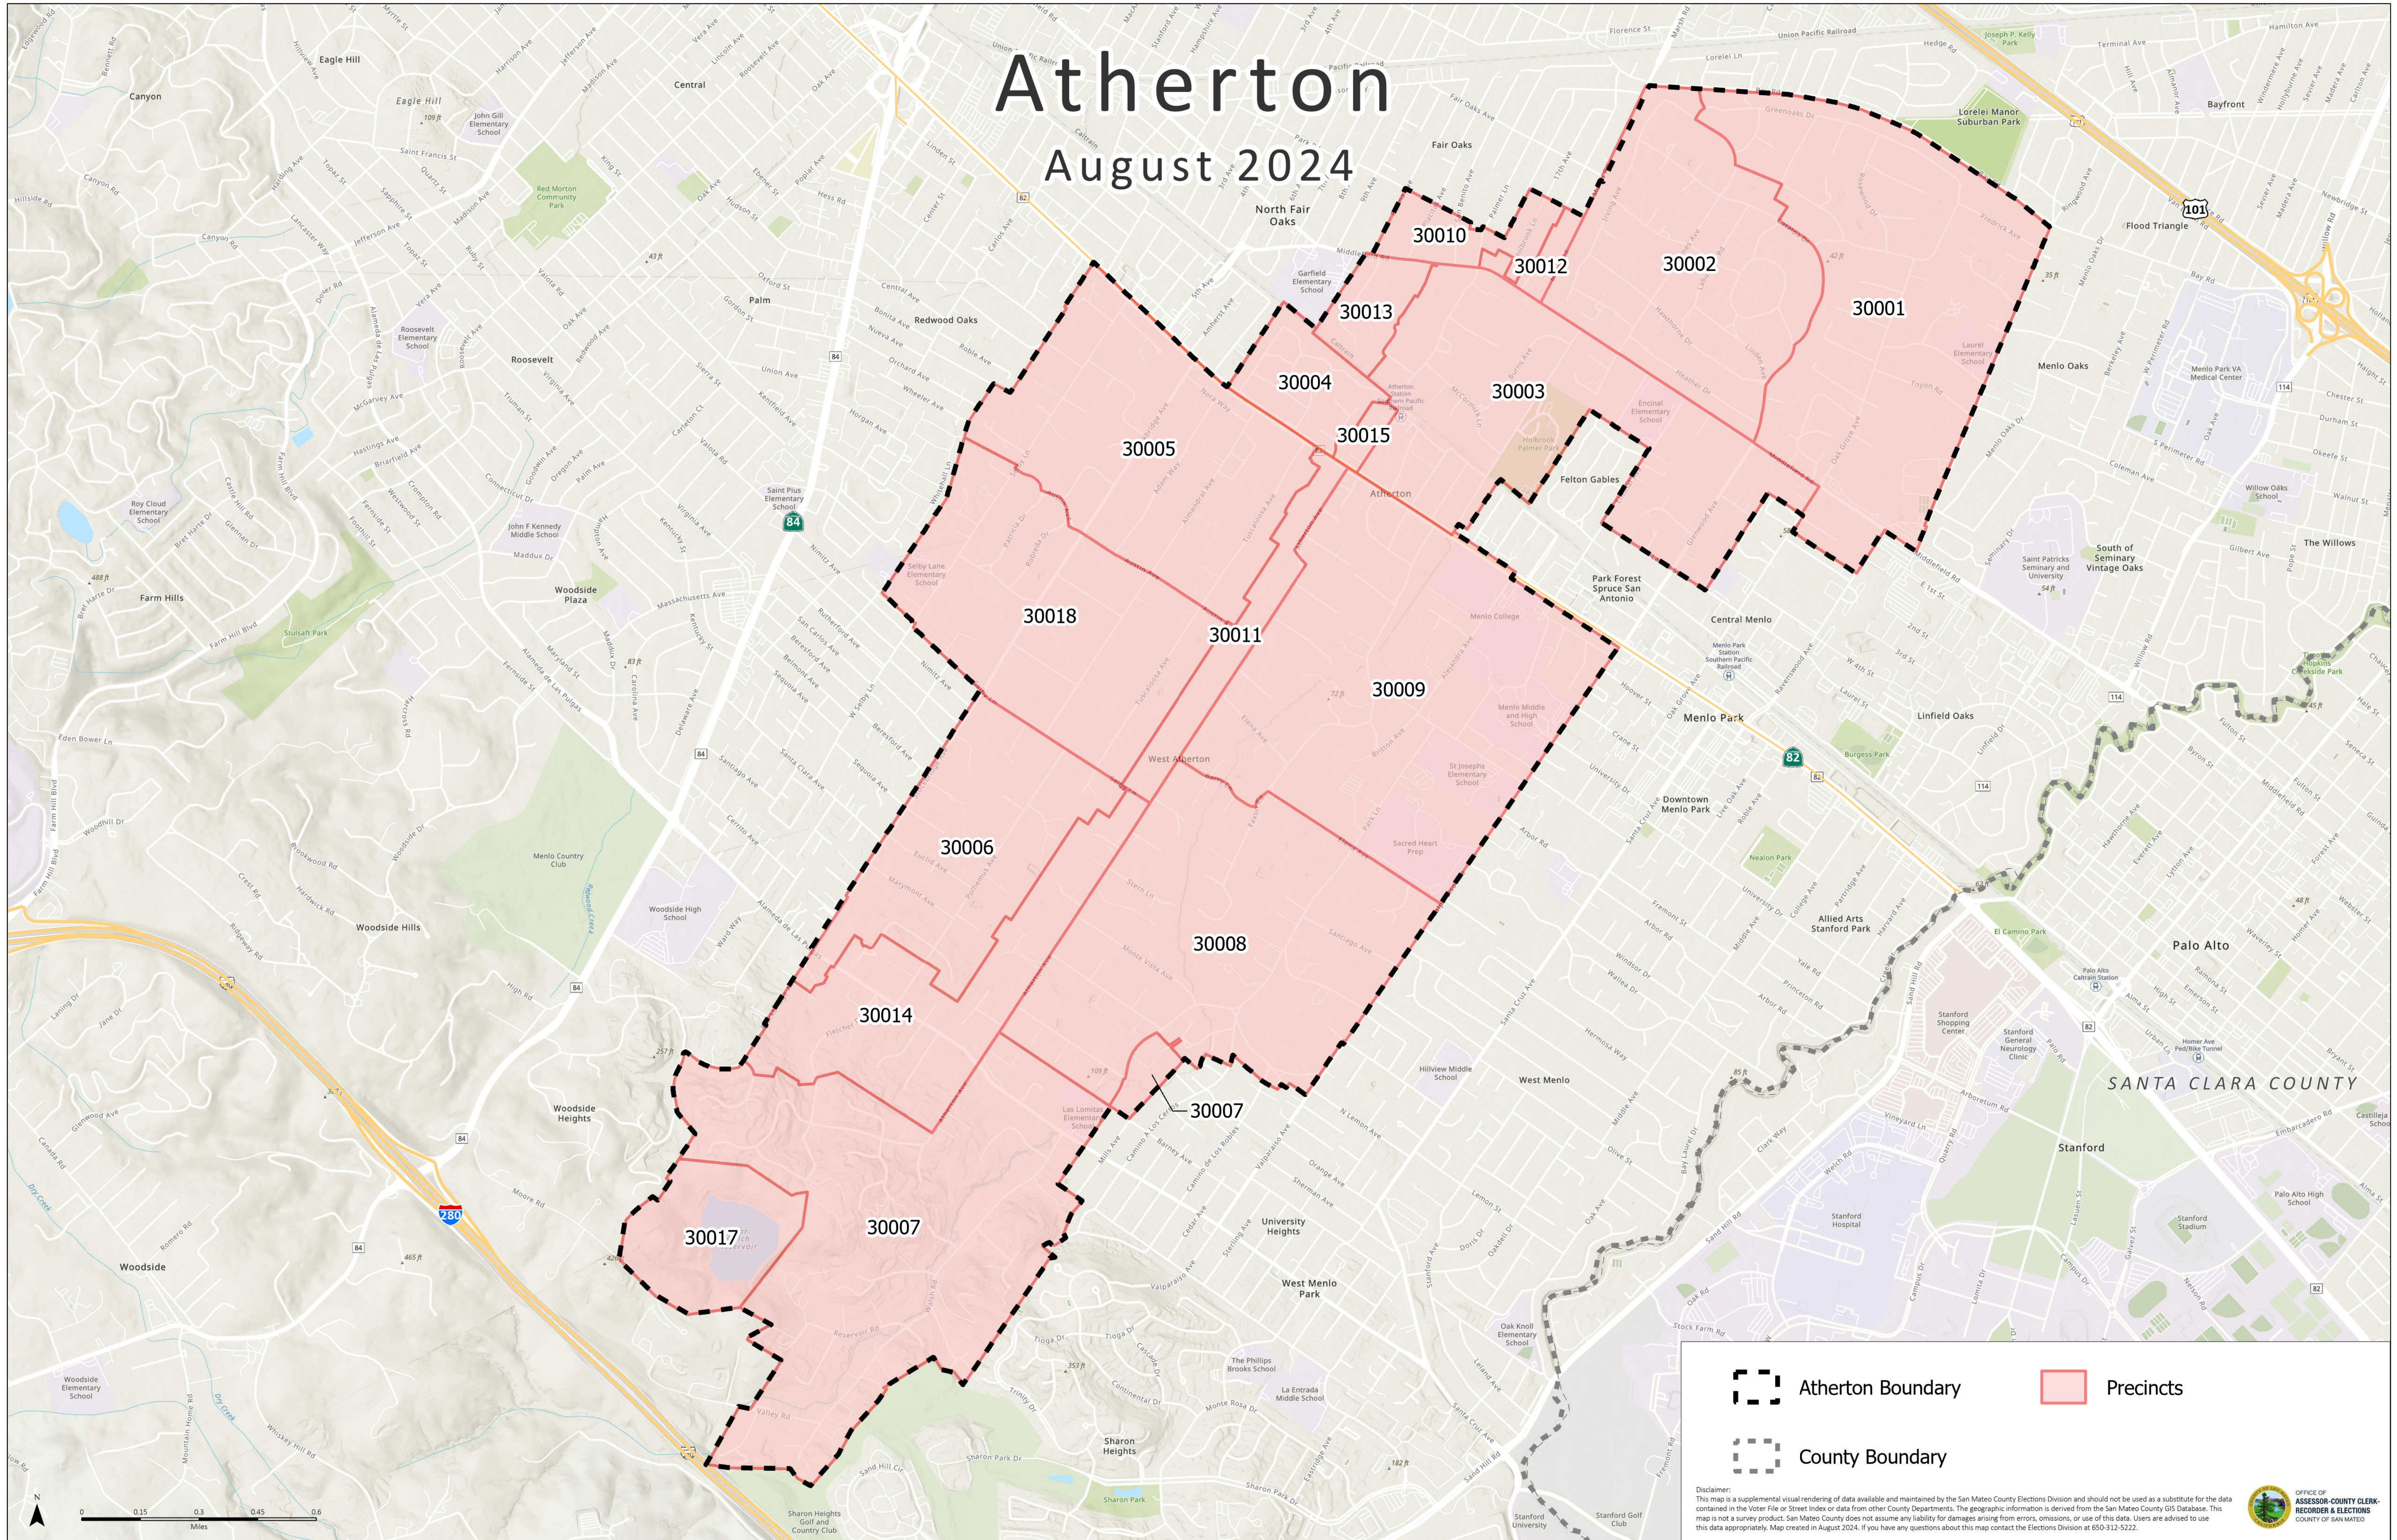

Atherton

August 2024

- Atherton Boundary
- County Boundary
- Precincts