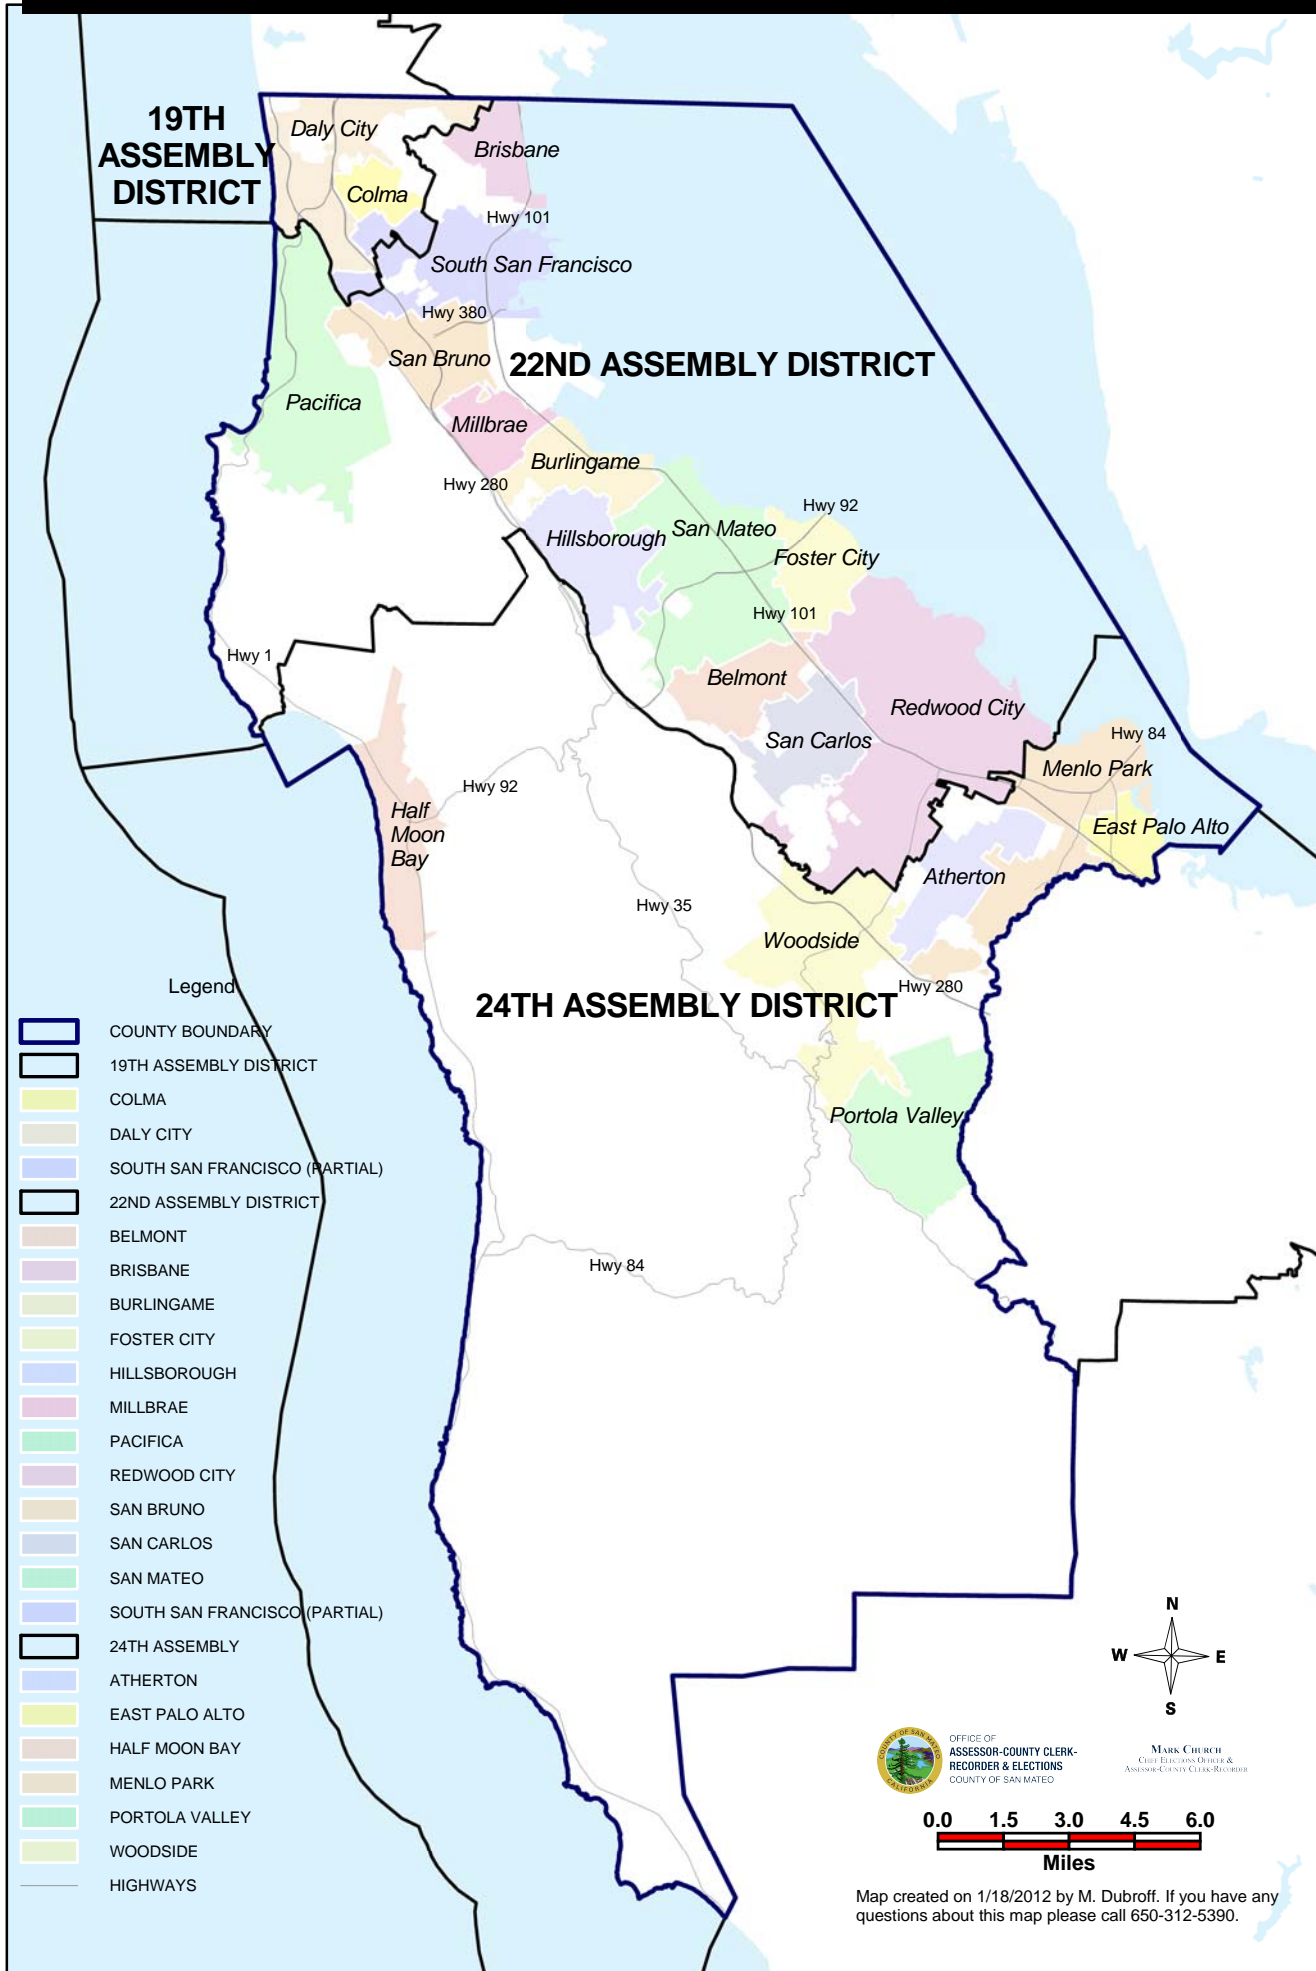

COUNTY OF SAN MATEO NEW ASSEMBLY DISTRICTS

- Legend
- COUNTY BOUNDARY
 - 19TH ASSEMBLY DISTRICT
 - COLMA
 - DALY CITY
 - SOUTH SAN FRANCISCO (PARTIAL)
 - 22ND ASSEMBLY DISTRICT
 - BELMONT
 - BRISBANE
 - BURLINGAME
 - FOSTER CITY
 - HILLSBOROUGH
 - MILLBRAE
 - PACIFICA
 - REDWOOD CITY
 - SAN BRUNO
 - SAN CARLOS
 - SAN MATEO
 - SOUTH SAN FRANCISCO (PARTIAL)
 - 24TH ASSEMBLY
 - ATHERTON
 - EAST PALO ALTO
 - HALF MOON BAY
 - MENLO PARK
 - PORTOLA VALLEY
 - WOODSIDE
 - HIGHWAYS

OFFICE OF
ASSESSOR-COUNTY CLERK-
RECORDER & ELECTIONS
COUNTY OF SAN MATEO

MARK CHURCH
Chief Elections Director &
Assessor-County Clerk-Recorder

Miles

Map created on 1/18/2012 by M. Dubroff. If you have any questions about this map please call 650-312-5390.