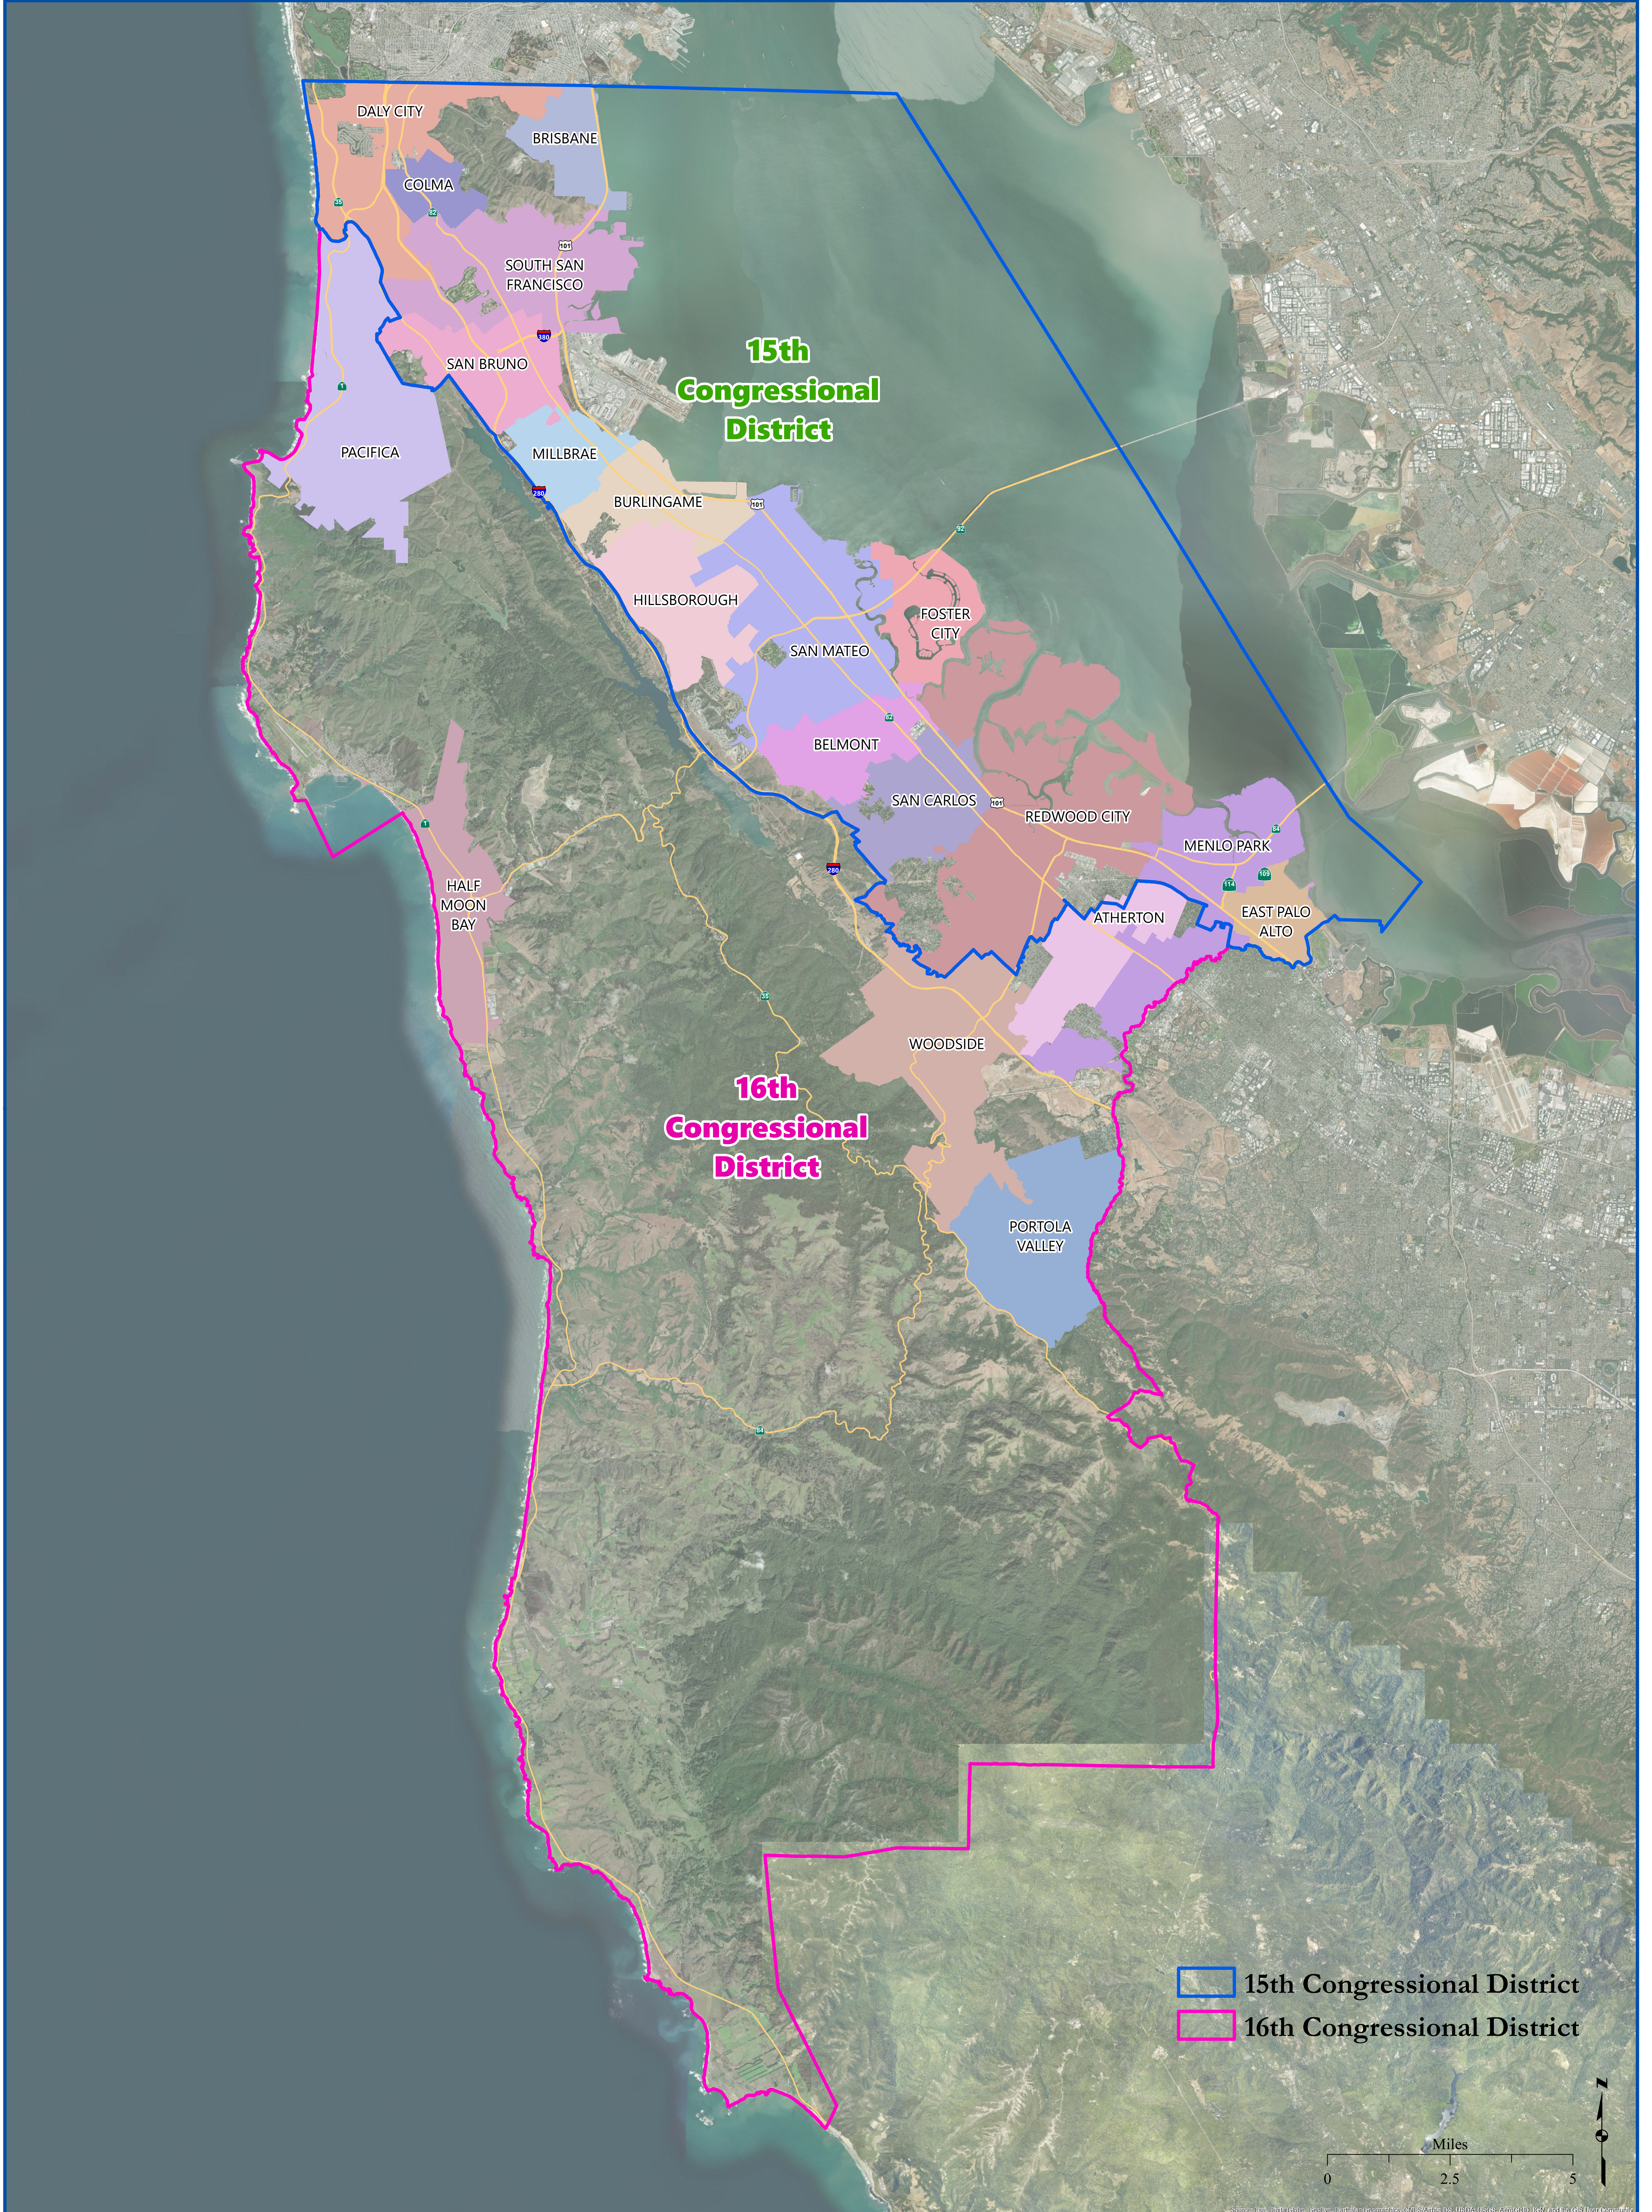

COUNTY OF SAN MATEO CONGRESSIONAL DISTRICTS 2022

OFFICE OF MARK CHURCH
CHIEF ELECTIONS OFFICER &
ASSESSOR-COUNTY CLERK-RECORDER
REGISTRATION & ELECTIONS DIVISION