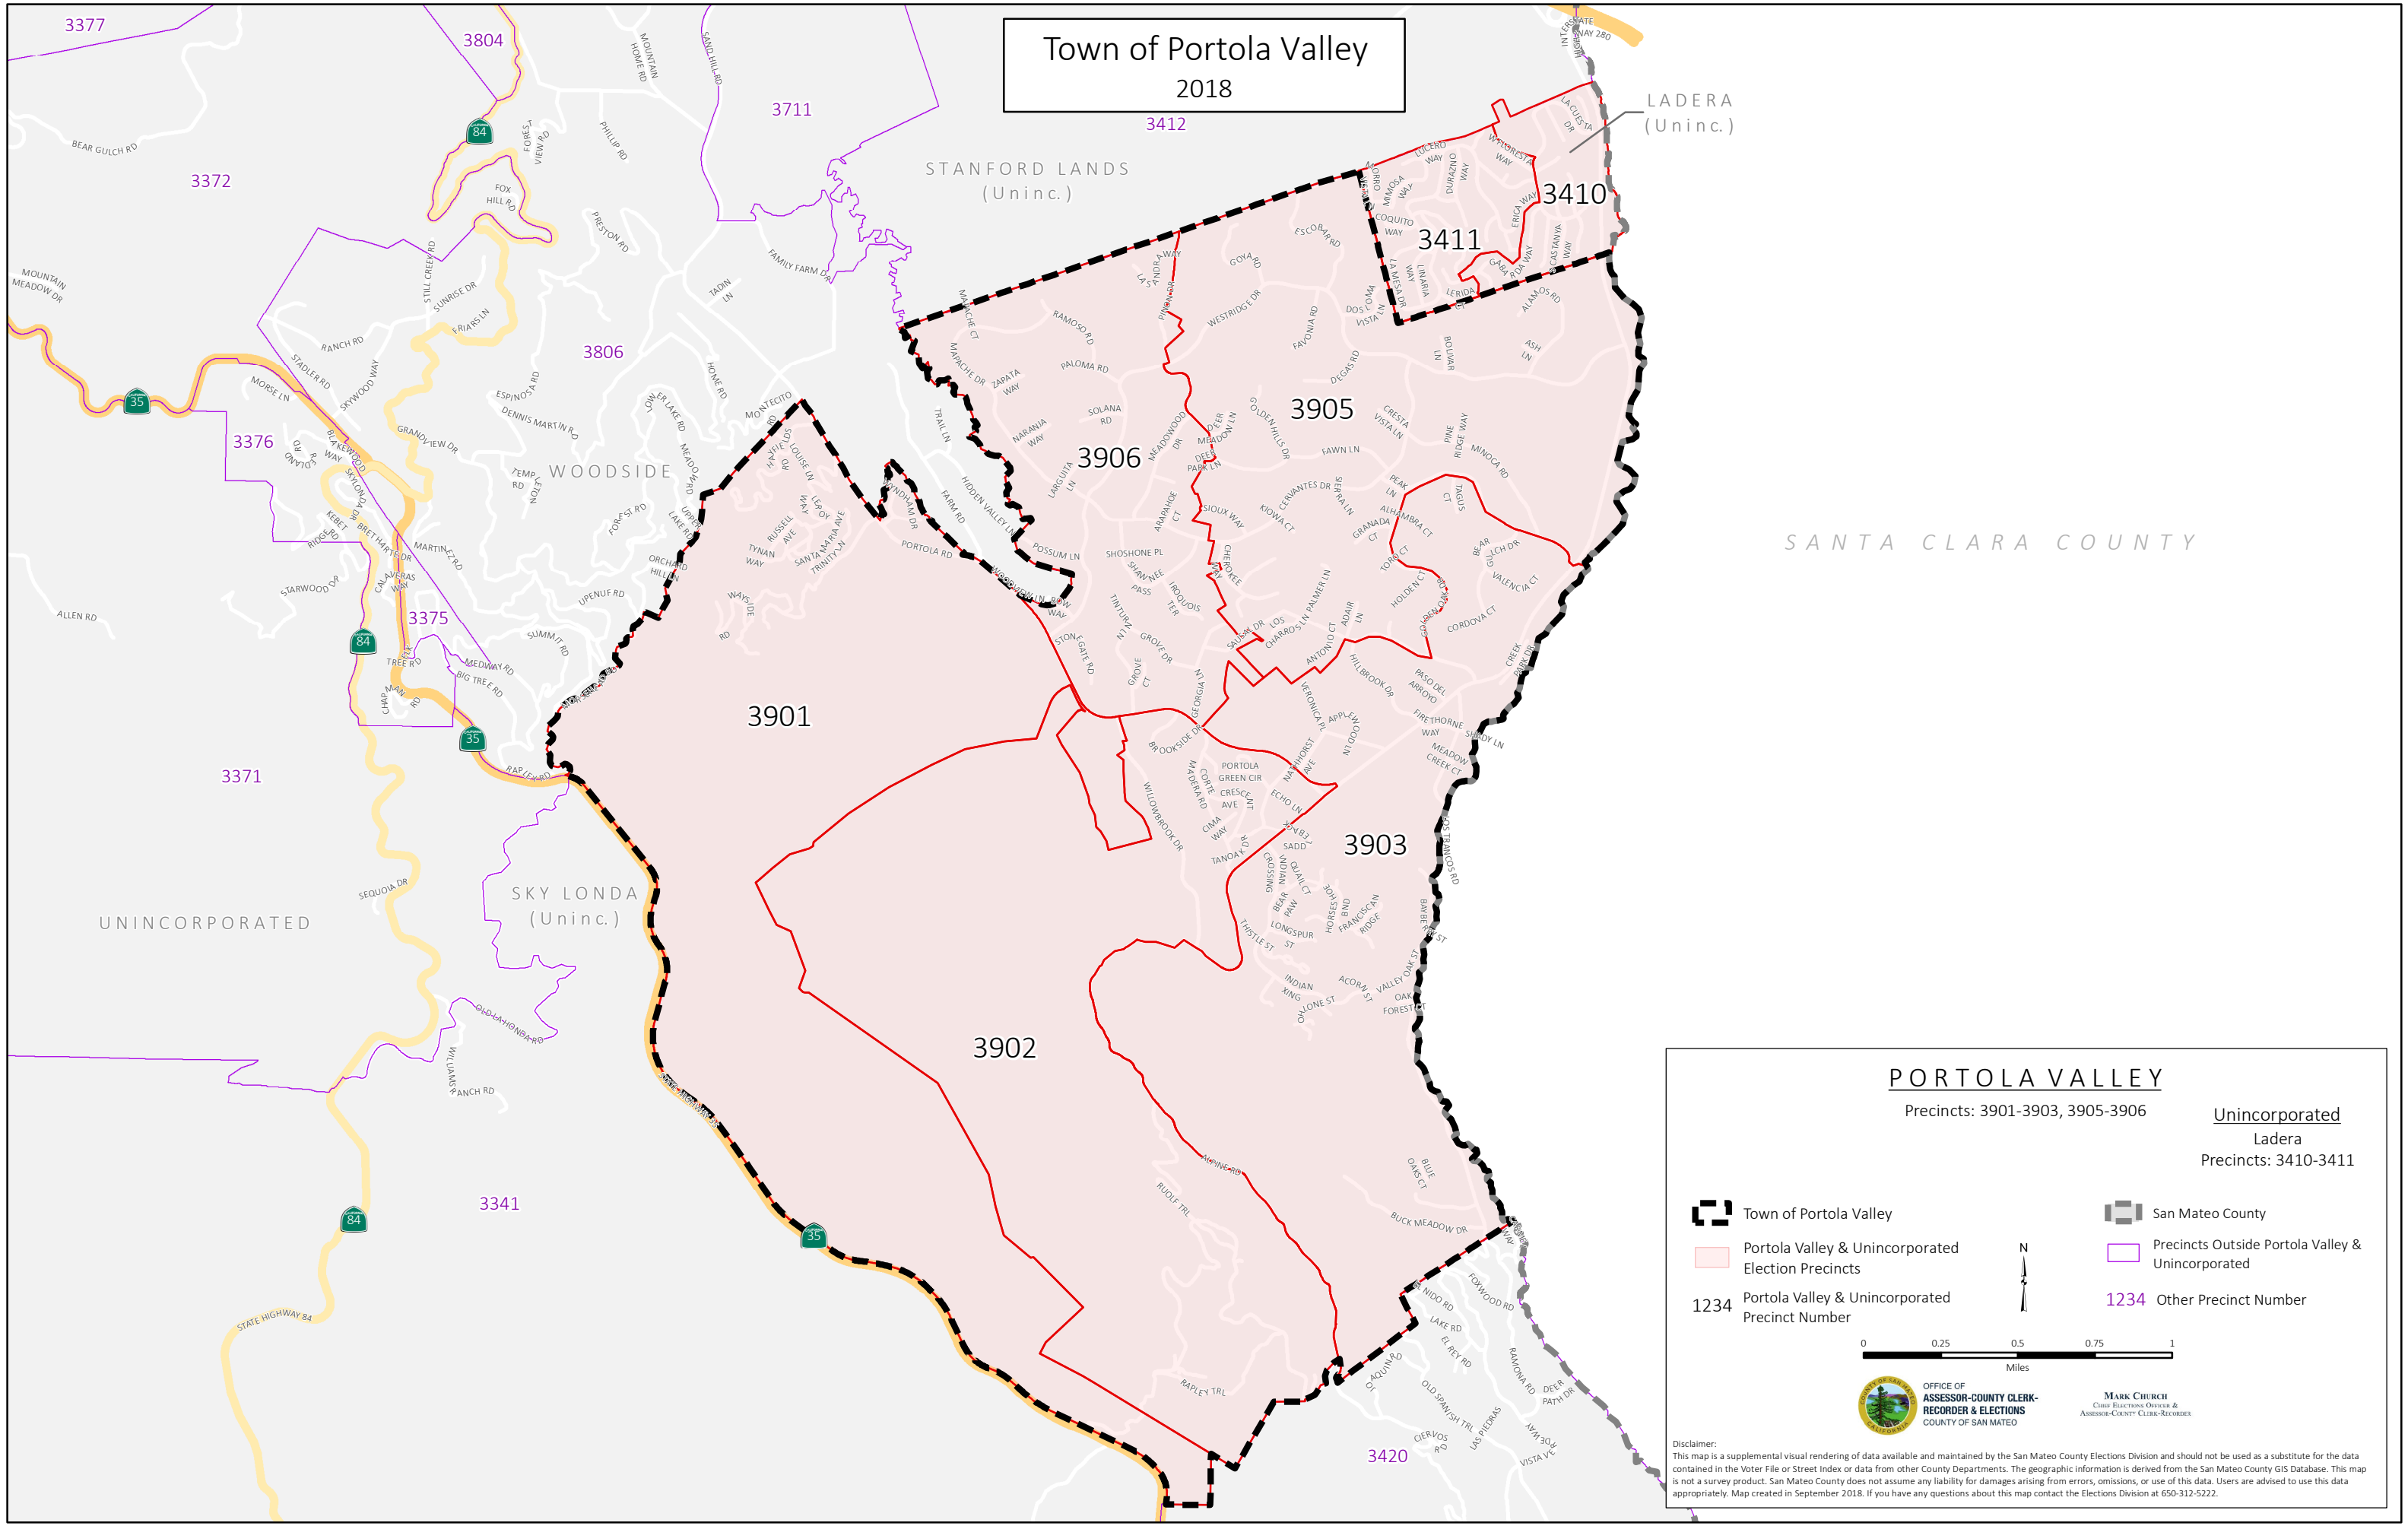

Town of Portola Valley

2018

SANTA CLARA COUNTY

PORTOLA VALLEY

Precincts: 3901-3903, 3905-3906

Unincorporated

Ladera

Precincts: 3410-3411

- Town of Portola Valley
- Portola Valley & Unincorporated Election Precincts
- Precincts Outside Portola Valley & Unincorporated
- 1234 Portola Valley & Unincorporated Precinct Number
- 1234 Other Precinct Number
- San Mateo County

OFFICE OF
ASSESSOR-COUNTY CLERK-
RECORDER & ELECTIONS
COUNTY OF SAN MATEO

Disclaimer:
This map is a supplemental visual rendering of data available and maintained by the San Mateo County Elections Division and should not be used as a substitute for the data contained in the Voter File or Street Index or data from other County Departments. The geographic information is derived from the San Mateo County GIS Database. This map is not a survey product. San Mateo County does not assume any liability for damages arising from errors, omissions, or use of this data. Users are advised to use this data appropriately. Map created in September 2018. If you have any questions about this map contact the Elections Division at 650-312-5222.